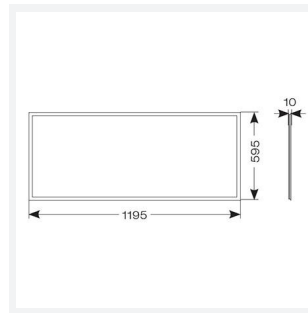

Endurance UGR<19 1200x600

Endurance TP(a) UGR<19 1200x600 Panel
Code: AERMLED3/120/DL

Category	Commercial Panels
Application	Ancillary, Commercial, Education, Healthcare, Retail
Specification	Performance

PRODUCT FEATURES

- Edge lit LED panel suitable for education, commercial and ancillary area applications
- Cool white, warm white and daylight options
- Surface mounting frame option
- Switch Dim, DALI and 0-10V dimming capability using the multi dimmable driver accessories ADDIM/60/MC
- UGR<19 (unified glare rating) compliant luminaire assisting to eliminate glare for visual comfort
- White anodised aluminium frame for visual compatibility with ceiling grid
- TPa as standard
- Self-Test Panel Pod and Sensor Pod compatible

GENERAL INFORMATION

Wattage	60W
Lumens Delivered	5400lm
Lm/W	90lm/W
Beam Angle	80
CRI	80
CCT	6000K
Input	220/240V
Operating Temp	-20? to 40?
SDCM	6
UGR	17
Product Weight without Packaging	4.843 kg

TECHNICAL INFORMATION