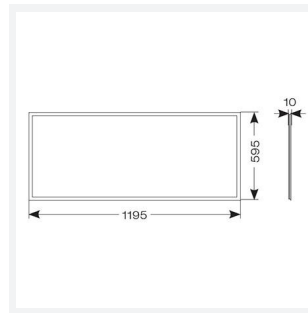

Endurance UGR<19 1200x600

Endurance TP(a) UGR<19 1200x600 Panel
Code: AERMLED3/120/DL

Category	Commercial Panels
Application	Ancillary, Commercial, Education, Healthcare, Retail
Specification	Performance

PRODUCT FEATURES

- Edge lit LED panel suitable for education, commercial and ancillary area applications
- Cool white, warm white and daylight options
- Surface mounting frame option
- Switch Dim, DALI and 0-10V dimming capability using the multi dimmable driver accessories ADDIM/60/MC
- UGR<19 (unified glare rating) compliant luminaire assisting to eliminate glare for visual comfort
- White anodised aluminium frame for visual compatibility with ceiling grid
- TPa as standard
- Self-Test Panel Pod and Sensor Pod compatible

GENERAL INFORMATION	
Wattage	60W
Lumens Delivered	5400lm
Lm/W	90lm/W
Beam Angle	80
CRI	80
CCT	6000K
Input	220-240V
Operating Temp	-20? to 40?
SDCM	6
UGR	17
Product Weight without Packaging	4.843 kg

TECHNICAL INFORMATION	
Light Source	LED
Colour / Finish	White
IP Rating	IP40
Class Protection	2
Internal / External	Internal
Surface / Recessed / Suspended	Recessed, Surface
Lumen Depreciation	L80 76,000h
Warranty (Years)	5
CE Mark	Yes
Accessories	AERMLED/120/SMF, APRK/120