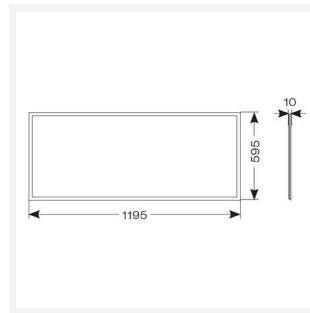

Endurance UGR<19 1200x600

Endurance TP(a) UGR<19 1200x600 Panel OCTO
Code: AERMLED3/120/DL/OCTO

Category	Commercial Panels
Application	Ancillary, Commercial, Education, Healthcare, Retail
Specification	Performance

PRODUCT FEATURES

- Edge lit LED panel suitable for education, commercial and ancillary area applications
- Cool white, warm white and daylight options
- Surface mounting frame option
- Switch Dim, DALI and 0-10V dimming capability using the multi dimmable driver accessories ADDIM/60/MC
- UGR<19 (unified glare rating) compliant luminaire assisting to eliminate glare for visual comfort
- White anodised aluminium frame for visual compatibility with ceiling grid
- TPa as standard
- Self-Test Panel Pod and Sensor Pod compatible

GENERAL INFORMATION

Wattage	60W
Lumens Delivered	5400lm
Lm/W	90lm/W
Beam Angle	80
CRI	80
CCT	6000K
Input	220/240V
Operating Temp	-20°C - 40°C
SDCM	4
UGR	17
Cut-Out Size	585x1185mm
Product Weight without Packaging	4.843 kg