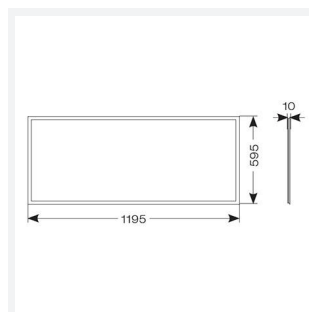

# Endurance UGR<19 1200x600

Endurance TP(a) UGR<19 1200x600 Panel OCTO

Code: AERMLED3/120/DL/OCTO

Category	Commercial Panels
Application	Ancillary, Commercial, Education, Healthcare, Retail
Specification	Performance

## GENERAL INFORMATION

Wattage	60W
Lumens Delivered	5400lm
Lm/W	90lm/W
Beam Angle	80
CRI	80
CCT	6000K
Input	220-240V
Operating Temp	-20°C - 40°C
SDCM	4
UGR	17
Cut-Out Size	585x1185mm
Product Weight without Packaging	4.843 kg