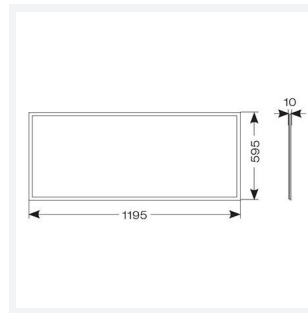

# Endurance UGR<19 1200x600

Endurance TP(a) UGR<19 1200x600 Panel 1-10V

Code: AERMLED3/120/DL/DD4

Category	Commercial Panels
Application	Ancillary, Commercial, Education, Healthcare, Retail
Specification	Performance

## PRODUCT FEATURES

- Edge lit LED panel suitable for education, commercial and ancillary area applications
- Cool white, warm white and daylight options
- Low glare and even light distribution for multiple applications
- Powered by Tridonic
- UGR<19 (unified glare rating) compliant luminaire assisting to eliminate glare for visual comfort
- White anodised aluminium frame for visual compatibility with ceiling grid
- Surface mounting frame option
- TPa as standard

GENERAL INFORMATION	
Wattage	60W
Lumens Delivered	5400lm
Lm/W	90lm/W
Beam Angle	80
CRI	80
CCT	6000K
Input	220/240V
Operating Temp	-20°C - 40°C
SDCM	4
UGR	17
Cut-Out Size	585x1185mm

TECHNICAL INFORMATION	
Light Source	LED
Colour / Finish	White
IP Rating	IP44
Class Protection	2
Internal / External	Internal
Surface / Recessed / Suspended	Recessed, Surface
Lumen Depreciation	L80 76,000h
Warranty (Years)	5
CE Mark	Yes
Accessories	AERMLED/120/SMF, APRK/120