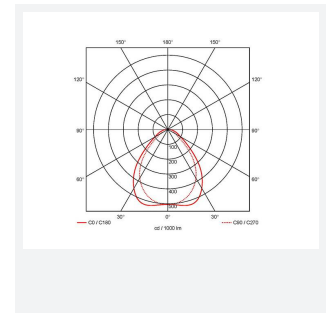

# Endurance UGR<19 1200x600

Endurance TP(a) UGR<19 1200x600 Panel 1-10V

Code: AERMLED3/120/DL/DD4

Category	Commercial Panels
Application	Ancillary, Commercial, Education, Healthcare, Retail
Specification	Performance

## PRODUCT FEATURES

- Edge lit LED panel suitable for education, commercial and ancillary area applications
- Cool white, warm white and daylight options
- Low glare and even light distribution for multiple applications
- Powered by Tridonic
- UGR<19 (unified glare rating) compliant luminaire assisting to eliminate glare for visual comfort
- White anodised aluminium frame for visual compatibility with ceiling grid
- Surface mounting frame option
- TPa as standard

GENERAL INFORMATION	
Wattage	60W
Lumens Delivered	5400lm
Lm/W	90lm/W
Beam Angle	80
CRI	80
CCT	6000K
Input	220/240V
Operating Temp	-20°C - 40°C
SDCM	4
UGR	17
Cut-Out Size	585x1185mm

TECHNICAL INFORMATION	
Light Source	LED
Colour / Finish	White
IP Rating	IP44
Class Protection	2
Internal / External	Internal
Surface / Recessed / Suspended	Recessed, Surface
Lumen Depreciation	L80 76,000h
Warranty (Years)	5
CE Mark	Yes
Accessories	AERMLED/120/SMF, APRK/120