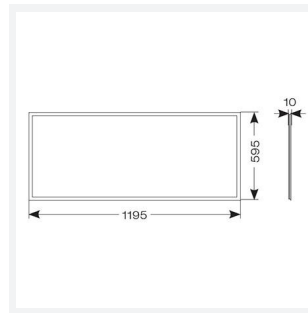

# Endurance UGR<19 1200x600

Endurance TP(a) UGR<19 1200x600 Panel Cool  
Code: AERMLED3/120/CW

Category	Commercial Panels
Application	Ancillary, Commercial, Education, Healthcare, Retail
Specification	Performance

## PRODUCT FEATURES

- Edge lit LED panel suitable for education, commercial and ancillary area applications
- Cool white, warm white and daylight options
- Surface mounting frame option
- Switch Dim, DALI and 0-10V dimming capability using the multi dimmable driver accessories ADDIM/60/MC
- UGR<19 (unified glare rating) compliant luminaire assisting to eliminate glare for visual comfort
- White anodised aluminium frame for visual compatibility with ceiling grid
- TPa as standard
- Self-Test Panel Pod and Sensor Pod compatible

## GENERAL INFORMATION

Wattage	60W
Lumens Delivered	5800lm
Lm/W	97lm/W
Beam Angle	80
CRI	80
CCT	4000K
Input	220/240V
Operating Temp	-20? to 40?
SDCM	6
UGR	17
Product Weight without Packaging	4.843 kg