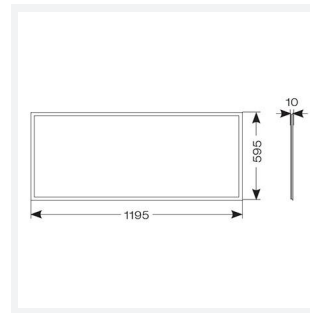

Endurance UGR<19 1200x600

Endurance TP(a) UGR<19 1200x600 Panel Cool
Code: AERMLED3/120/CW

Category	Commercial Panels
Application	Ancillary, Commercial, Education, Healthcare, Retail
Specification	Performance

GENERAL INFORMATION

Wattage	60W
Lumens Delivered	5800lm
Lm/W	97lm/W
Beam Angle	80
CRI	80
CCT	4000K
Input	220-240V
Operating Temp	-20? to 40?
SDCM	6
UGR	17
Product Weight without Packaging	4.843 kg

TECHNICAL INFORMATION