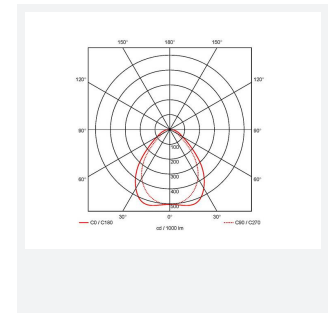

Endurance UGR<19 1200x600

Endurance TP(a) UGR<19 1200x600 Panel OCTO
Code: AERMLED3/120/CW/OCTO

Category	Commercial Panels
Application	Ancillary, Commercial, Education, Healthcare, Retail
Specification	Performance

PRODUCT FEATURES

- Edge lit LED panel suitable for education, commercial and ancillary area applications
- Cool white, warm white and daylight options
- Surface mounting frame option
- Switch Dim, DALI and 0-10V dimming capability using the multi dimmable driver accessories ADDIM/60/MC
- UGR<19 (unified glare rating) compliant luminaire assisting to eliminate glare for visual comfort
- White anodised aluminium frame for visual compatibility with ceiling grid
- TPa as standard
- Self-Test Panel Pod and Sensor Pod compatible

GENERAL INFORMATION

Wattage	60W
Lumens Delivered	5800lm
Lm/W	97lm/W
Beam Angle	80
CRI	80
CCT	4000K
Input	220-240V
Operating Temp	-20°C - 40°C
SDCM	4
UGR	17
Cut-Out Size	585x1185mm
Product Weight without Packaging	4.843 kg

TECHNICAL INFORMATION

Light Source	LED
Colour / Finish	White
IP Rating	IP44
Class Protection	2
Internal / External	Internal
Surface / Recessed / Suspended	Recessed, Surface
Lumen Depreciation	L80 76,000h
Warranty (Years)	5
CE Mark	Yes
Accessories	AERMLED/120/SMF, APRK/120