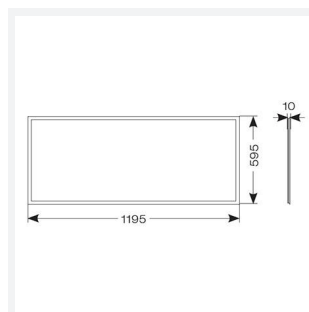

@ansell_lighting

ansellighting

Ansell Lighting

ansell_lighting

Endurance UGR<19 1200x600

Endurance TP(a) UGR<19 1200x600 Panel OCTO

Code: AERMLED3/120/CW/OCTO

Category	Commercial Panels
Application	Ancillary, Commercial, Education, Healthcare, Retail
Specification	Performance

GENERAL INFORMATION

Wattage	60W
Lumens Delivered	5800lm
Lm/W	97lm/W
Beam Angle	80
CRI	80
CCT	4000K
Input	220/240V
Operating Temp	-20°C - 40°C
SDCM	4
UGR	17
Cut-Out Size	585x1185mm
Product Weight without Packaging	4.843 kg