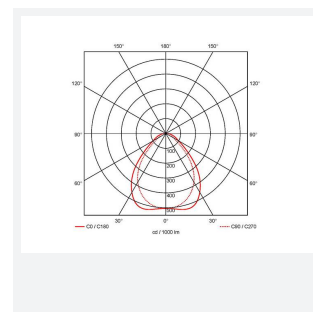

@ansell_lighting

ansellighting

Ansell Lighting

ansell_lighting

Endurance UGR<19 1200x600

Endurance TP(a) UGR<19 1200x600 Panel OCTO

Code: AERMLED3/120/CW/OCTO

Category	Commercial Panels
Application	Ancillary, Commercial, Education, Healthcare, Retail
Specification	Performance

PRODUCT FEATURES

- Edge lit LED panel suitable for education, commercial and ancillary area applications
- Cool white, warm white and daylight options
- Surface mounting frame option
- Switch Dim, DALI and 0-10V dimming capability using the multi dimmable driver accessories ADDIM/60/MC
- UGR<19 (unified glare rating) compliant luminaire assisting to eliminate glare for visual comfort
- White anodised aluminium frame for visual compatibility with ceiling grid
- TPa as standard
- Self-Test Panel Pod and Sensor Pod compatible

GENERAL INFORMATION

Wattage	60W
Lumens Delivered	5800lm
Lm/W	97lm/W
Beam Angle	80
CRI	80
CCT	4000K
Input	220/240V
Operating Temp	-20°C - 40°C
SDCM	4
UGR	17
Cut-Out Size	585x1185mm
Product Weight without Packaging	4.843 kg

TECHNICAL INFORMATION

Light Source	LED
Colour / Finish	White
IP Rating	IP44
Class Protection	2
Internal / External	Internal
Surface / Recessed / Suspended	Recessed, Surface
Lumen Depreciation	L80 76,000h
Warranty (Years)	5
CE Mark	Yes
Accessories	AERMLED/120/SMF, APRK/120