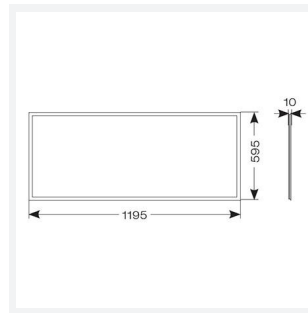

Endurance UGR<19 1200x600

Endurance TP(a) UGR<19 1200x600 Panel OCTO
Code: AERMLED3/120/CW/OCTO

Category	Commercial Panels
Application	Ancillary, Commercial, Education, Healthcare, Retail
Specification	Performance

PRODUCT FEATURES

- Edge lit LED panel suitable for education, commercial and ancillary area applications
- Cool white, warm white and daylight options
- Surface mounting frame option
- Switch Dim, DALI and 0-10V dimming capability using the multi dimmable driver accessories ADDIM/60/MC
- UGR<19 (unified glare rating) compliant luminaire assisting to eliminate glare for visual comfort
- White anodised aluminium frame for visual compatibility with ceiling grid
- TPa as standard
- Self-Test Panel Pod and Sensor Pod compatible

GENERAL INFORMATION

Wattage	60W
Lumens Delivered	5800lm
Lm/W	97lm/W
Beam Angle	80
CRI	80
CCT	4000K
Input	220-240V
Operating Temp	-20°C - 40°C
SDCM	4
UGR	17
Cut-Out Size	585x1185mm
Product Weight without Packaging	4.843 kg