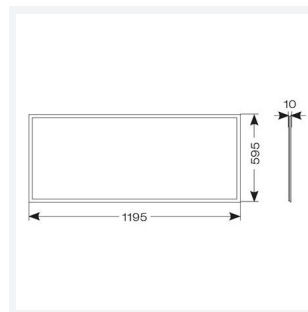

Endurance UGR<19 1200x600

Endurance TP(a) UGR<19 1200x600 Panel 1-10V

Code: AERMLED3/120/CW/DD4

Category	Commercial Panels
Application	Ancillary, Commercial, Education, Healthcare, Retail
Specification	Performance

GENERAL INFORMATION	
Wattage	60W
Lumens Delivered	5800lm
Lm/W	97lm/W
Beam Angle	80
CRI	80
CCT	4000K
Input	220-240V
Operating Temp	-20°C - 40°C
SDCM	4
UGR	17
Cut-Out Size	585x1185mm
Product Weight without Packaging	4.843 kg