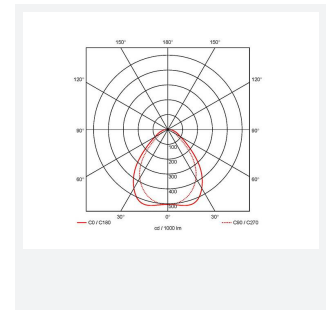

# Endurance UGR<19 1200x600

Endurance TP(a) UGR<19 1200x600 Panel 1-10V

Code: AERMLED3/120/CW/DD4

Category	Commercial Panels
Application	Ancillary, Commercial, Education, Healthcare, Retail
Specification	Performance

## PRODUCT FEATURES

- Edge lit LED panel suitable for education, commercial and ancillary area applications
- Cool white, warm white and daylight options
- Low glare and even light distribution for multiple applications
- Powered by Tridonic
- UGR<19 (unified glare rating) compliant luminaire assisting to eliminate glare for visual comfort
- White anodised aluminium frame for visual compatibility with ceiling grid
- Surface mounting frame option
- TP(a) as standard

GENERAL INFORMATION	
Wattage	60W
Lumens Delivered	5800lm
Lm/W	97lm/W
Beam Angle	80
CRI	80
CCT	4000K
Input	220/240V
Operating Temp	-20°C - 40°C
SDCM	4
UGR	17
Cut-Out Size	585x1185mm
Product Weight without Packaging	4.843 kg

TECHNICAL INFORMATION	
Light Source	LED
Colour / Finish	White
IP Rating	IP44
Class Protection	2
Internal / External	Internal
Surface / Recessed / Suspended	Recessed, Surface
Lumen Depreciation	L80 76,000h
Warranty (Years)	5
CE Mark	Yes
Accessories	AERMLED/120/SMF, APRK/120