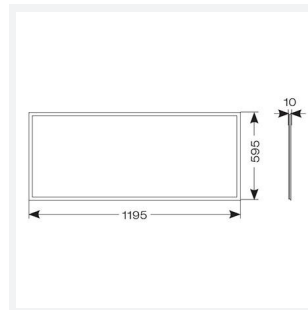

# Endurance UGR<19 1200x600

Endurance TP(a) UGR<19 1200x600 Panel 1-10V

Code: AERMLED3/120/CW/DD4

Category	Commercial Panels
Application	Ancillary, Commercial, Education, Healthcare, Retail
Specification	Performance

GENERAL INFORMATION	
Wattage	60W
Lumens Delivered	5800lm
Lm/W	97lm/W
Beam Angle	80
CRI	80
CCT	4000K
Input	220/240V
Operating Temp	-20°C - 40°C
SDCM	4
UGR	17
Cut-Out Size	585x1185mm
Product Weight without Packaging	4.843 kg