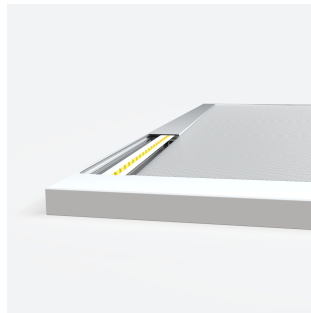

# Endurance UGR<19 1200x600

Endurance TP(a) UGR<19 1200x600 Panel DALI  
Code: AERMLED3/120/CW/DD3

|               |  |
|---------------|--|
| Category      | Commercial Panels                                    |
| Application   | Ancillary, Commercial, Education, Healthcare, Retail |
| Specification | Performance  |

## PRODUCT FEATURES

- Edge lit LED panel suitable for education, commercial and ancillary area applications
- Cool white, warm white and daylight options
- Low glare and even light distribution for multiple applications
- Powered by Tridonic
- UGR<19 (unified glare rating) compliant luminaire assisting to eliminate glare for visual comfort
- White anodised aluminium frame for visual compatibility with ceiling grid
- Surface mounting frame option
- TPa as standard

| GENERAL INFORMATION |              |
|---------------------|--------------|
| Wattage             | 60W          |
| Lumens Delivered    | 5800lm       |
| Lm/W                | 97lm/W       |
| Beam Angle          | 80           |
| CRI                 | 80           |
| CCT                 | 4000K        |
| Input               | 220/240V     |
| Operating Temp      | -20°C - 40°C |
| SDCM                | 4            |
| UGR                 | 17           |
| Cut-Out Size        | 585x1185mm   |