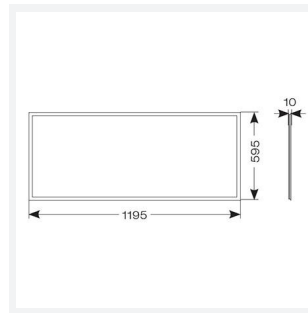

# Endurance UGR<19 1200x600

Endurance TP(a) UGR<19 1200x600 Panel DALI  
Code: AERMLED3/120/CW/DD3

|               |  |
|---------------|--|
| Category      | Commercial Panels                                    |
| Application   | Ancillary, Commercial, Education, Healthcare, Retail |
| Specification | Performance  |

| GENERAL INFORMATION |              |
|---------------------|--------------|
| Wattage             | 60W          |
| Lumens Delivered    | 5800lm       |
| Lm/W                | 97lm/W       |
| Beam Angle          | 80           |
| CRI                 | 80           |
| CCT                 | 4000K        |
| Input               | 220/240V     |
| Operating Temp      | -20°C - 40°C |
| SDCM                | 4            |
| UGR                 | 17           |
| Cut-Out Size        | 585x1185mm   |