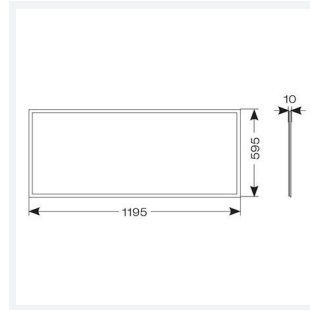

# Endurance UGR<19 1200x600

Endurance TP(a) UGR<19 1200x600 Panel DALI  
Code: AERMLED3/120/CW/DD3

Category	Commercial Panels
Application	Ancillary, Commercial, Education, Healthcare, Retail
Specification	Performance

GENERAL INFORMATION	
Wattage	60W
Lumens Delivered	5800lm
Lm/W	97lm/W
Beam Angle	80
CRI	80
CCT	4000K
Input	220-240V
Operating Temp	-20°C - 40°C
SDCM	4
UGR	17
Cut-Out Size	585x1185mm

TECHNICAL INFORMATION	
Light Source	LED
Colour / Finish	White
IP Rating	IP44
Class Protection	2
Internal / External	Internal
Surface / Recessed / Suspended	Recessed, Surface
Lumen Depreciation	L80 76,000h
Warranty (Years)	5
CE Mark	Yes
Accessories	AERMLED/120/SMF, APRK/120