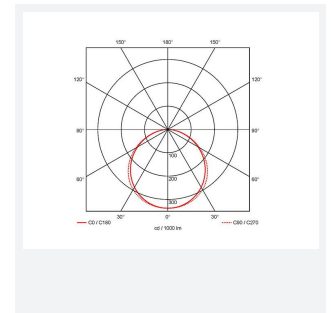

Endurance 600x600

Endurance TP(a) 600x600 Panel Low Output
Code: AERMLED2/60/LO/CW/OCTO

Category	Commercial Panels
Application	Ancillary, Commercial, Education, Healthcare, Retail
Specification	Performance

PRODUCT FEATURES

- Edge lit LED panel suitable for education, commercial and ancillary area applications
- White anodised aluminium frame for visual compatibility with ceiling grid
- TPa as standard
- Self-Test Panel Pod and Sensor Pod compatible
- Cool white, warm white and daylight options
- Surface mounting frame option
- Switch Dim, DALI and 0-10V dimming capability using the multi dimmable driver accessories ADDIM/30/MC

GENERAL INFORMATION	
Wattage	19W
Lumens Delivered	2100lm
Lm/W	103lm/W
Beam Angle	110
CRI	80
CCT	4000K
Input	220-240V
Operating Temp	-20°C - 40°C
SDCM	4
UGR	21
Cut-Out Size	585x585mm

TECHNICAL INFORMATION	
Light Source	LED
Colour / Finish	White
IP Rating	IP44
Class Protection	2
Internal / External	Internal
Surface / Recessed / Suspended	Recessed, Surface, Suspended
Lumen Depreciation	L80 76,000h
Warranty (Years)	5
CE Mark	Yes
Accessories	AERMLED/SK, AERMLED/60/SMF, AERMLED/60/CGCB/KIT, APRK/60