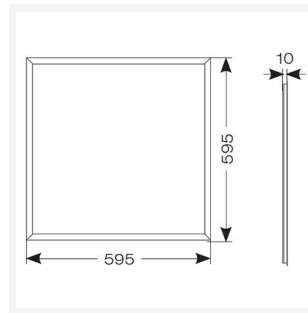

Endurance 600x600

Endurance TP(a) 600x600 Panel Low Output
Code: AERMLED2/60/LO/CW/OCTO

Category	Commercial Panels
Application	Ancillary, Commercial, Education, Healthcare, Retail
Specification	Performance

PRODUCT FEATURES

- Edge lit LED panel suitable for education, commercial and ancillary area applications
- White anodised aluminium frame for visual compatibility with ceiling grid
- TPa as standard
- Self-Test Panel Pod and Sensor Pod compatible
- Cool white, warm white and daylight options
- Surface mounting frame option
- Switch Dim, DALI and 0-10V dimming capability using the multi dimmable driver accessories ADDIM/30/MC

GENERAL INFORMATION	
Wattage	19W
Lumens Delivered	2100lm
Lm/W	103lm/W
Beam Angle	110
CRI	80
CCT	4000K
Input	220-240V
Operating Temp	-20°C - 40°C
SDCM	4
UGR	21
Cut-Out Size	585x585mm

TECHNICAL INFORMATION	
Light Source	LED
Colour / Finish	White
IP Rating	IP44
Class Protection	2
Internal / External	Internal
Surface / Recessed / Suspended	Recessed, Surface, Suspended
Lumen Depreciation	L80 76,000h
Warranty (Years)	5
CE Mark	Yes
Accessories	AERMLED/SK, AERMLED/60/SMF, AERMLED/60/CGCB/KIT, APRK/60