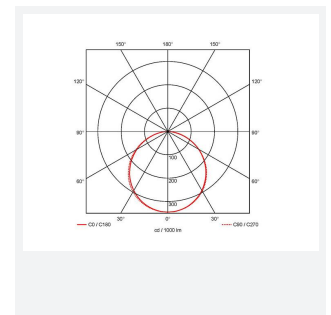

Endurance 1200x600

Endurance TP(a) 1200x600 Panel Warm White
Code: AERMLED2/120/WW

Category	Commercial Panels
Application	Ancillary, Commercial, Education, Healthcare, Retail
Specification	Performance

PRODUCT FEATURES

- Edge lit LED panel suitable for education, commercial and ancillary area applications
- White anodised aluminium frame for visual compatibility with ceiling grid
- TP(a) as standard
- Self-Test Panel Pod and Sensor Pod compatible
- Cool white, warm white and daylight options
- Surface mounting frame option
- Switch Dim, DALI and 0-10V dimming capability using the multi dimmable driver accessories ADDIM/60/MC

GENERAL INFORMATION	
Wattage	60W
Lumens Delivered	5400lm
Lm/W	90lm/W
Beam Angle	110
CRI	80
CCT	3000K
Input	220/240V
Operating Temp	-20? to 40?
SDCM	6
UGR	20
Product Weight without Packaging	4.75 kg

TECHNICAL INFORMATION	
Light Source	LED
Colour / Finish	White
IP Rating	IP40
Class Protection	2
Internal / External	Internal
Surface / Recessed / Suspended	Recessed, Surface
Lumen Depreciation	L80 76,000h
Warranty (Years)	5
CE Mark	Yes
Accessories	AERMLED/120/SMF, APRK/120