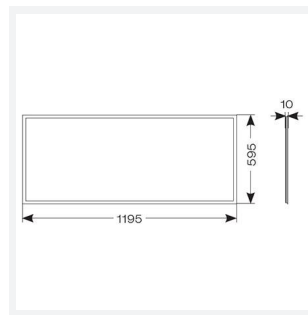

Endurance 1200x600

Endurance TP(a) 1200x600 Panel Warm White
Code: AERMLED2/120/WW

Category	Commercial Panels
Application	Ancillary, Commercial, Education, Healthcare, Retail
Specification	Performance

PRODUCT FEATURES

- Edge lit LED panel suitable for education, commercial and ancillary area applications
- White anodised aluminium frame for visual compatibility with ceiling grid
- TP(a) as standard
- Self-Test Panel Pod and Sensor Pod compatible
- Cool white, warm white and daylight options
- Surface mounting frame option
- Switch Dim, DALI and 0-10V dimming capability using the multi dimmable driver accessories ADDIM/60/MC

GENERAL INFORMATION	
Wattage	60W
Lumens Delivered	5400lm
Lm/W	90lm/W
Beam Angle	110
CRI	80
CCT	3000K
Input	220/240V
Operating Temp	-20? to 40?
SDCM	6
UGR	20
Product Weight without Packaging	4.75 kg

TECHNICAL INFORMATION	
Light Source	LED
Colour / Finish	White
IP Rating	IP40
Class Protection	2
Internal / External	Internal
Surface / Recessed / Suspended	Recessed, Surface
Lumen Depreciation	L80 76,000h
Warranty (Years)	5
CE Mark	Yes
Accessories	AERMLED/120/SMF, APRK/120