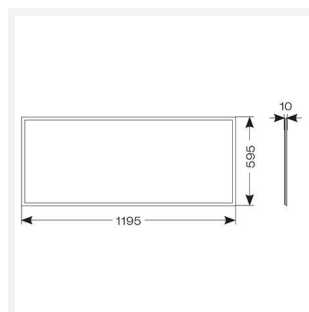

Endurance 1200x600

Endurance TP(a) 1200x600 Panel Warm White
Code: AERMLED2/120/WW

Category	Commercial Panels
Application	Ancillary, Commercial, Education, Healthcare, Retail
Specification	Performance

PRODUCT FEATURES

GENERAL INFORMATION

Wattage	60W
Lumens Delivered	5400lm
Lm/W	90lm/W
Beam Angle	110
CRI	80
CCT	3000K
Input	220-240V
Operating Temp	-20? to 40?
SDCM	6
UGR	20
Product Weight without Packaging	4.75 kg

TECHNICAL INFORMATION