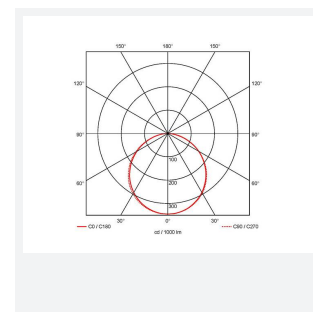

Endurance 1200x600

Endurance TP(a) 1200x600 Panel Warm White
Code: AERMLED2/120/WW

Category	Commercial Panels
Application	Ancillary, Commercial, Education, Healthcare, Retail
Specification	Performance

PRODUCT FEATURES

- Edge lit LED panel suitable for education, commercial and ancillary area applications
- White anodised aluminium frame for visual compatibility with ceiling grid
- TPa as standard
- Self-Test Panel Pod and Sensor Pod compatible
- Cool white, warm white and daylight options
- Surface mounting frame option
- Switch Dim, DALI and 0-10V dimming capability using the multi dimmable driver accessories ADDIM/60/MC

GENERAL INFORMATION

Wattage	60W
Lumens Delivered	5400lm
Lm/W	90lm/W
Beam Angle	110
CRI	80
CCT	3000K
Input	220-240V
Operating Temp	-20? to 40?
SDCM	6
UGR	20
Product Weight without Packaging	4.75 kg

TECHNICAL INFORMATION