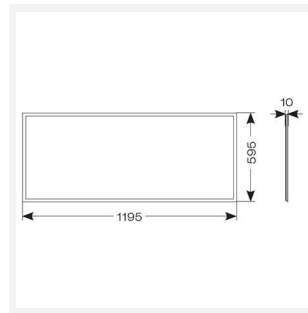

Endurance 1200x600

Category	Commercial Panels
Application	Ancillary, Commercial, Education, Healthcare, Retail
Specification	Performance

Code: AERMLED2/120/WW/OCTO

- Edge lit LED panel suitable for education, commercial and ancillary area applications
- White anodised aluminium frame for visual compatibility with ceiling grid
- TPa as standard
- Self-Test Panel Pod and Sensor Pod compatible
- Cool white, warm white and daylight options
- Surface mounting frame option
- Switch Dim, DALI and 0-10V dimming capability using the multi dimmable driver accessories ADDIM/60/MC

GENERAL INFORMATION	
Wattage	60W
Lumens Delivered	5400lm
Lm/W	90lm/W
Beam Angle	110
CRI	80
CCT	3000K
Input	220-240V
Operating Temp	-20°C - 40°C
SDCM	4
UGR	20

TECHNICAL INFORMATION	
Light Source	LED
Colour / Finish	White
IP Rating	IP40
Class Protection	2
Internal / External	Internal
Surface / Recessed / Suspended	Recessed, Surface
Lumen Depreciation	L80 76,000h
Warranty (Years)	5
CE Mark	Yes
Accessories	AERMLED/120/SMF, APRK/120