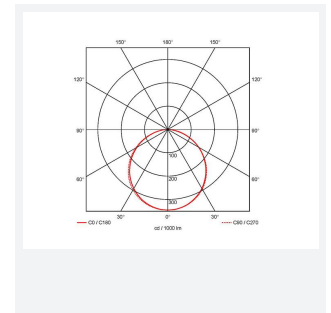

Endurance 1200x600

Category	Commercial Panels
Application	Ancillary, Commercial, Education, Healthcare, Retail
Specification	Performance

Code: AERMLED2/120/WW/OCTO

- Edge lit LED panel suitable for education, commercial and ancillary area applications
- White anodised aluminium frame for visual compatibility with ceiling grid
- TPa as standard
- Self-Test Panel Pod and Sensor Pod compatible
- Cool white, warm white and daylight options
- Surface mounting frame option
- Switch Dim, DALI and 0-10V dimming capability using the multi dimmable driver accessories ADDIM/60/MC

GENERAL INFORMATION	
Wattage	60W
Lumens Delivered	5400lm
Lm/W	90lm/W
Beam Angle	110
CRI	80
CCT	3000K
Input	220-240V
Operating Temp	-20°C - 40°C
SDCM	4
UGR	20

TECHNICAL INFORMATION	
Light Source	LED
Colour / Finish	White
IP Rating	IP40
Class Protection	2
Internal / External	Internal
Surface / Recessed / Suspended	Recessed, Surface
Lumen Depreciation	L80 76,000h
Warranty (Years)	5
CE Mark	Yes
Accessories	AERMLED/120/SMF, APRK/120