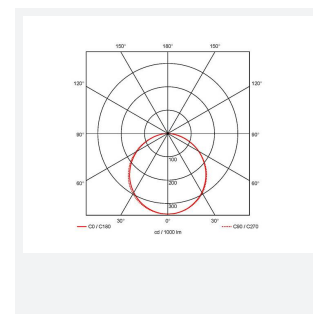

# Endurance 1200x600

Endurance TP(a) 1200x600 Panel OCTO Smart  
Code: AERMLED2/120/WW/OCTO

Category	Commercial Panels
Application	Ancillary, Commercial, Education, Healthcare, Retail
Specification	Performance

GENERAL INFORMATION	
Wattage	60W
Lumens Delivered	5400lm
Lm/W	90lm/W
Beam Angle	110
CRI	80
CCT	3000K
Input	220/240V
Operating Temp	-20°C - 40°C
SDCM	4
UGR	20
Cut-Out Size	585x1185mm
Product Weight without Packaging	0.01 kg