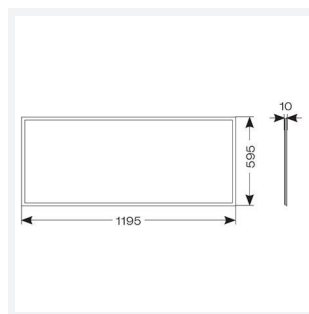

# Endurance 1200x600

Endurance TP(a) 1200x600 Panel OCTO Smart  
Code: AERMLED2/120/WW/OCTO

Category	Commercial Panels
Application	Ancillary, Commercial, Education, Healthcare, Retail
Specification	Performance

GENERAL INFORMATION	
Wattage	60W
Lumens Delivered	5400lm
Lm/W	90lm/W
Beam Angle	110
CRI	80
CCT	3000K
Input	220/240V
Operating Temp	-20°C - 40°C
SDCM	4
UGR	20
Cut-Out Size	585x1185mm
Product Weight without Packaging	0.01 kg