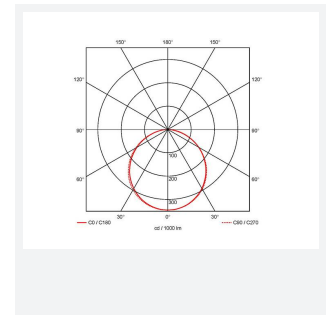

Endurance 1200x600

Endurance TP(a) 1200x600 Panel 1-10V Warm
Code: AERMLED2/120/WW/DD4

Category	Commercial Panels
Application	Ancillary, Commercial, Education, Healthcare, Retail
Specification	Performance

PRODUCT FEATURES

- Edge lit LED panel suitable for education, commercial and ancillary area applications
- White anodised aluminium frame for visual compatibility with ceiling grid
- Surface mounting frame option
- TP(a) as standard
- Cool white, warm white and daylight options
- Low glare and even light distribution for multiple applications
- Powered by Tridonic

GENERAL INFORMATION	
Wattage	60W
Lumens Delivered	5400lm
Lm/W	90lm/W
Beam Angle	110
CRI	80
CCT	3000K
Input	220/240V
Operating Temp	-20°C - 40°C
SDCM	4
UGR	20
Cut-Out Size	585x1185mm
Product Weight without Packaging	4.8 kg