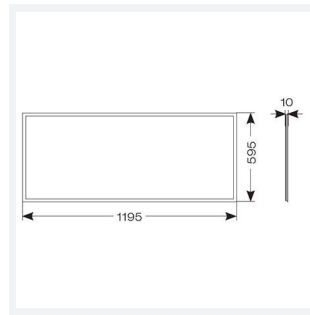

Endurance 1200x600

Endurance TP(a) 1200x600 Panel 1-10V Warm
Code: AERMLED2/120/WW/DD4

Category	Commercial Panels
Application	Ancillary, Commercial, Education, Healthcare, Retail
Specification	Performance

PRODUCT FEATURES

- Edge lit LED panel suitable for education, commercial and ancillary area applications
- White anodised aluminium frame for visual compatibility with ceiling grid
- Surface mounting frame option
- TP(a) as standard
- Cool white, warm white and daylight options
- Low glare and even light distribution for multiple applications
- Powered by Tridonic

GENERAL INFORMATION	
Wattage	60W
Lumens Delivered	5400lm
Lm/W	90lm/W
Beam Angle	110
CRI	80
CCT	3000K
Input	220/240V
Operating Temp	-20°C - 40°C
SDCM	4
UGR	20
Cut-Out Size	585x1185mm
Product Weight without Packaging	4.8 kg