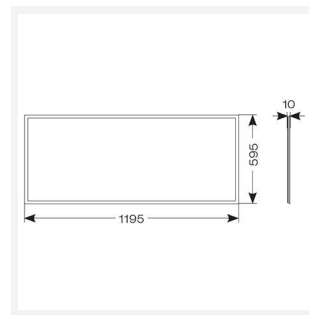

Endurance 1200x600

Endurance TP(a) 1200x600 Panel 1-10V Warm
Code: AERMLED2/120/WW/DD4

Category	Commercial Panels
Application	Ancillary, Commercial, Education, Healthcare, Retail
Specification	Performance

GENERAL INFORMATION

Wattage	60W
Lumens Delivered	5400lm
Lm/W	90lm/W
Beam Angle	110
CRI	80
CCT	3000K
Input	220-240V
Operating Temp	-20°C - 40°C
SDCM	4
UGR	20
Cut-Out Size	585x1185mm
Product Weight without Packaging	4.8 kg