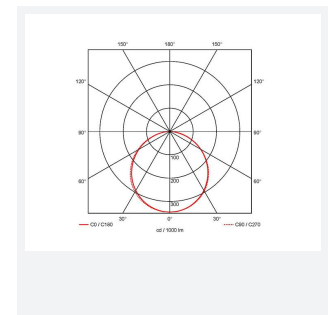

Endurance 1200x600

Endurance TP(a) 1200x600 Panel 1-10V Warm
Code: AERMLED2/120/WW/DD4

Category	Commercial Panels
Application	Ancillary, Commercial, Education, Healthcare, Retail
Specification	Performance

PRODUCT FEATURES

- Edge lit LED panel suitable for education, commercial and ancillary area applications
- White anodised aluminium frame for visual compatibility with ceiling grid
- Surface mounting frame option
- TP(a) as standard
- Cool white, warm white and daylight options
- Low glare and even light distribution for multiple applications
- Powered by Tridonic

GENERAL INFORMATION

Wattage	60W
Lumens Delivered	5400lm
Lm/W	90lm/W
Beam Angle	110
CRI	80
CCT	3000K
Input	220-240V
Operating Temp	-20°C - 40°C
SDCM	4
UGR	20
Cut-Out Size	585x1185mm
Product Weight without Packaging	4.8 kg

TECHNICAL INFORMATION

Light Source	LED
Colour / Finish	White
IP Rating	IP40
Class Protection	2
Internal / External	Internal
Surface / Recessed / Suspended	Recessed, Surface
Lumen Depreciation	L80 76,000h
Warranty (Years)	5
CE Mark	Yes
Accessories	AERMLED/120/SMF, APRK/120