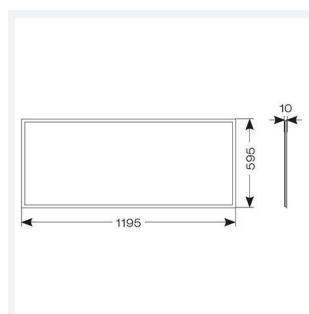

Endurance 1200x600

Endurance TP(a) 1200x600 Panel DALI Warm
Code: AERMLED2/120/WW/DD3

Category	Commercial Panels
Application	Ancillary, Commercial, Education, Healthcare, Retail
Specification	Performance

GENERAL INFORMATION

Wattage	60W
Lumens Delivered	5400lm
Lm/W	90lm/W
Beam Angle	110
CRI	80
CCT	3000K
Input	220/240V
Operating Temp	-20°C - 40°C
SDCM	4
UGR	20
Cut-Out Size	585x1185mm
Product Weight without Packaging	4.88 kg