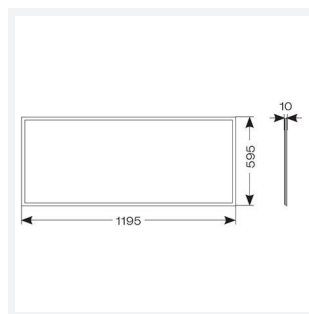

Endurance 1200x600

Endurance TP(a) 1200x600 Panel OCTO Smart
Code: AERMLED2/120/DL/OCTO

Category	Commercial Panels
Application	Ancillary, Commercial, Education, Healthcare, Retail
Specification	Performance

GENERAL INFORMATION	
Wattage	60W
Lumens Delivered	5300lm
Lm/W	87lm/W
Beam Angle	110
CRI	80
CCT	6500K
Input	220/240V
Operating Temp	-20°C - 40°C
SDCM	4
UGR	20
Cut-Out Size	585x1185mm
Product Weight without Packaging	0.01 kg