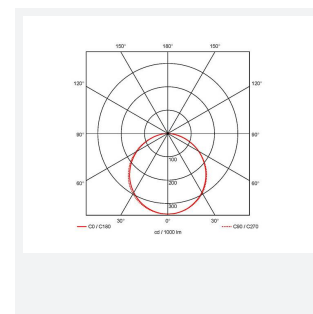

Endurance 1200x600

Endurance TP(a) 1200x600 Panel OCTO Smart
Code: AERMLED2/120/DL/OCTO

Category	Commercial Panels
Application	Ancillary, Commercial, Education, Healthcare, Retail
Specification	Performance

GENERAL INFORMATION	
Wattage	60W
Lumens Delivered	5300lm
Lm/W	87lm/W
Beam Angle	110
CRI	80
CCT	6500K
Input	220/240V
Operating Temp	-20°C - 40°C
SDCM	4
UGR	20
Cut-Out Size	585x1185mm
Product Weight without Packaging	0.01 kg