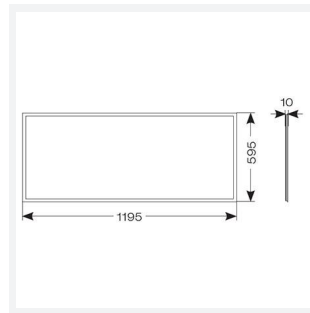

Endurance 1200x600

Category	Commercial Panels
Application	Ancillary, Commercial, Education, Healthcare, Retail
Specification	Performance

Code: AERMLED2/120/DL/OCTO

- Edge lit LED panel suitable for education, commercial and ancillary area applications
- White anodised aluminium frame for visual compatibility with ceiling grid
- TPa as standard
- Self-Test Panel Pod and Sensor Pod compatible
- Cool white, warm white and daylight options
- Surface mounting frame option
- Switch Dim, DALI and 0-10V dimming capability using the multi dimmable driver accessories ADDIM/60/MC

GENERAL INFORMATION

Wattage	60W
Lumens Delivered	5300lm
Lm/W	87lm/W
Beam Angle	110
CRI	80
CCT	6500K
Input	220-240V
Operating Temp	-20°C - 40°C
SDCM	4
UGR	20

TECHNICAL INFORMATION

Light Source	LED
Colour / Finish	White
IP Rating	IP40
Class Protection	2
Internal / External	Internal
Surface / Recessed / Suspended	Recessed, Surface
Lumen Depreciation	L80 76,000h
Warranty (Years)	5
CE Mark	Yes
Accessories	AERMLED/120/SMF, APRK/120