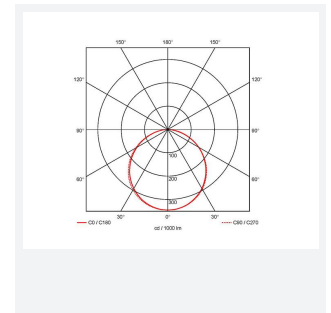

Endurance 1200x600

Category	Commercial Panels
Application	Ancillary, Commercial, Education, Healthcare, Retail
Specification	Performance

Code: AERMLED2/120/DL/OCTO

- Edge lit LED panel suitable for education, commercial and ancillary area applications
- White anodised aluminium frame for visual compatibility with ceiling grid
- TPa as standard
- Self-Test Panel Pod and Sensor Pod compatible
- Cool white, warm white and daylight options
- Surface mounting frame option
- Switch Dim, DALI and 0-10V dimming capability using the multi dimmable driver accessories ADDIM/60/MC

GENERAL INFORMATION

Wattage	60W
Lumens Delivered	5300lm
Lm/W	87lm/W
Beam Angle	110
CRI	80
CCT	6500K
Input	220-240V
Operating Temp	-20°C - 40°C
SDCM	4
UGR	20

TECHNICAL INFORMATION

Light Source	LED
Colour / Finish	White
IP Rating	IP40
Class Protection	2
Internal / External	Internal
Surface / Recessed / Suspended	Recessed, Surface
Lumen Depreciation	L80 76,000h
Warranty (Years)	5
CE Mark	Yes
Accessories	AERMLED/120/SMF, APRK/120