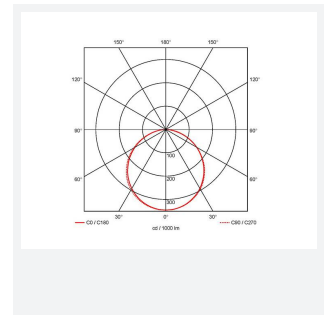

# Endurance 1200x600

Endurance TP(a) 1200x600 Panel 1-10V Daylight  
**Code: AERMLED2/120/DL/DD4**

Category	Commercial Panels
Application	Ancillary, Commercial, Education, Healthcare, Retail
Specification	Performance

## PRODUCT FEATURES

- Edge lit LED panel suitable for education, commercial and ancillary area applications
- White anodised aluminium frame for visual compatibility with ceiling grid
- Surface mounting frame option
- TP(a) as standard
- Cool white, warm white and daylight options
- Low glare and even light distribution for multiple applications
- Powered by Tridonic

GENERAL INFORMATION	
Wattage	60W
Lumens Delivered	5300lm
Lm/W	87lm/W
Beam Angle	110
CRI	80
CCT	6500K
Input	220/240V
Operating Temp	-20°C - 40°C
SDCM	4
UGR	20
Cut-Out Size	585x1185mm
Product Weight without Packaging	4.87 kg

TECHNICAL INFORMATION	
Light Source	LED
Colour / Finish	White
IP Rating	IP40
Class Protection	2
Internal / External	Internal
Surface / Recessed / Suspended	Recessed, Surface
Lumen Depreciation	L80 76,000h
Warranty (Years)	5
CE Mark	Yes
Accessories	AERMLED/120/SMF, APRK/120