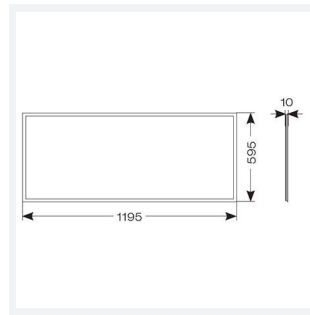

# Endurance 1200x600

Endurance TP(a) 1200x600 Panel 1-10V Daylight  
**Code: AERMLED2/120/DL/DD4**

Category	Commercial Panels
Application	Ancillary, Commercial, Education, Healthcare, Retail
Specification	Performance

## PRODUCT FEATURES

- Edge lit LED panel suitable for education, commercial and ancillary area applications
- White anodised aluminium frame for visual compatibility with ceiling grid
- Surface mounting frame option
- TP(a) as standard
- Cool white, warm white and daylight options
- Low glare and even light distribution for multiple applications
- Powered by Tridonic

GENERAL INFORMATION	
Wattage	60W
Lumens Delivered	5300lm
Lm/W	87lm/W
Beam Angle	110
CRI	80
CCT	6500K
Input	220/240V
Operating Temp	-20°C - 40°C
SDCM	4
UGR	20
Cut-Out Size	585x1185mm
Product Weight without Packaging	4.87 kg