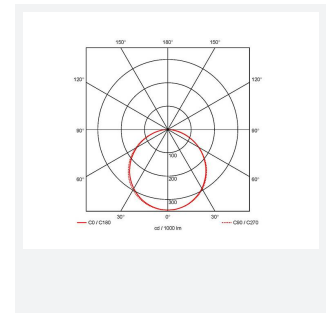

Endurance 1200x600

Endurance TP(a) 1200x600 Panel DALI Daylight
Code: AERMLED2/120/DL/DD3

Category	Commercial Panels
Application	Ancillary, Commercial, Education, Healthcare, Retail
Specification	Performance

PRODUCT FEATURES

- Edge lit LED panel suitable for education, commercial and ancillary area applications
- White anodised aluminium frame for visual compatibility with ceiling grid
- Surface mounting frame option
- TP(a) as standard
- Cool white, warm white and daylight options
- Low glare and even light distribution for multiple applications
- Powered by Tridonic

GENERAL INFORMATION

Wattage	60W
Lumens Delivered	5300lm
Lm/W	87lm/W
Beam Angle	110
CRI	80
CCT	6500K
Input	220-240V
Operating Temp	-20°C - 40°C
SDCM	4
UGR	20
Cut-Out Size	585x1185mm
Product Weight without Packaging	0.01 kg