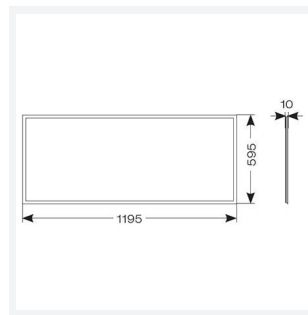

PRODUCT FEATURES

- Edge lit LED panel suitable for education, commercial and ancillary area applications
- White anodised aluminium frame for visual compatibility with ceiling grid
- Surface mounting frame option
- TP(a) as standard
- Cool white, warm white and daylight options
- Low glare and even light distribution for multiple applications
- Powered by Tridonic

GENERAL INFORMATION

Wattage	60W
Lumens Delivered	5300lm
Lm/W	87lm/W
Beam Angle	110
CRI	80
CCT	6500K
Input	220/240V
Operating Temp	-20°C - 40°C
SDCM	4
UGR	20
Cut-Out Size	585x1185mm
Product Weight without Packaging	0.01 kg

TECHNICAL INFORMATION

Light Source	LED
Colour / Finish	White
IP Rating	IP40
Class Protection	2
Internal / External	Internal
Surface / Recessed / Suspended	Recessed, Surface
Lumen Depreciation	L80 76,000h
Warranty (Years)	5
CE Mark	Yes
Accessories	AERMLED/120/SMF, APRK/120