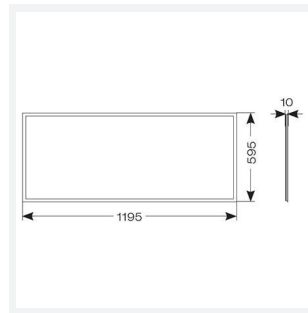

PRODUCT FEATURES

- Edge lit LED panel suitable for education, commercial and ancillary area applications
- White anodised aluminium frame for visual compatibility with ceiling grid
- Surface mounting frame option
- TP(a) as standard
- Cool white, warm white and daylight options
- Low glare and even light distribution for multiple applications
- Powered by Tridonic

GENERAL INFORMATION

Wattage	60W
Lumens Delivered	5300lm
Lm/W	87lm/W
Beam Angle	110
CRI	80
CCT	6500K
Input	220-240V
Operating Temp	-20°C - 40°C
SDCM	4
UGR	20
Cut-Out Size	585x1185mm
Product Weight without Packaging	0.01 kg

TECHNICAL INFORMATION

Light Source	LED
Colour / Finish	White
IP Rating	IP40
Class Protection	2
Internal / External	Internal
Surface / Recessed / Suspended	Recessed, Surface
Lumen Depreciation	L80 76,000h
Warranty (Years)	5
CE Mark	Yes
Accessories	AERMLED/120/SMF, APRK/120