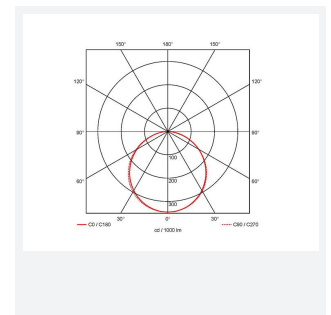

Endurance 1200x600

Endurance TP(a) 1200x600 Panel DALI Daylight
Code: AERMLED2/120/DL/DD3

Category	Commercial Panels
Application	Ancillary, Commercial, Education, Healthcare, Retail
Specification	Performance

PRODUCT FEATURES

- Edge lit LED panel suitable for education, commercial and ancillary area applications
- White anodised aluminium frame for visual compatibility with ceiling grid
- Surface mounting frame option
- TP(a) as standard
- Cool white, warm white and daylight options
- Low glare and even light distribution for multiple applications
- Powered by Tridonic

GENERAL INFORMATION

Wattage	60W
Lumens Delivered	5300lm
Lm/W	87lm/W
Beam Angle	110
CRI	80
CCT	6500K
Input	220/240V
Operating Temp	-20°C - 40°C
SDCM	4
UGR	20
Cut-Out Size	585x1185mm
Product Weight without Packaging	0.01 kg