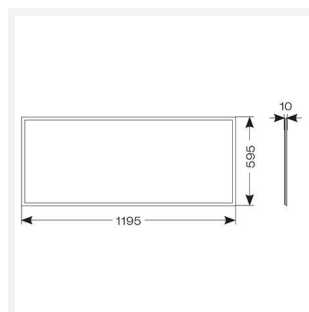

Endurance 1200x600

Endurance TP(a) 1200x600 Panel Cool White
Code: AERMLED2/120/CW

Category	Commercial Panels
Application	Ancillary, Commercial, Education, Healthcare, Retail
Specification	Performance

PRODUCT FEATURES

GENERAL INFORMATION

Wattage	60W
Lumens Delivered	5400lm
Lm/W	88lm/W
Beam Angle	110
CRI	80
CCT	4000K
Input	220-240V
Operating Temp	-20? to 40?
SDCM	6
UGR	20
Product Weight without Packaging	4.75 kg

TECHNICAL INFORMATION