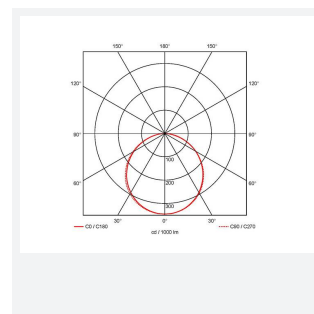

# Endurance 1200x600

Endurance TP(a) 1200x600 Panel Cool White  
Code: AERMLED2/120/CW

Category	Commercial Panels
Application	Ancillary, Commercial, Education, Healthcare, Retail
Specification	Performance

## PRODUCT FEATURES

- Edge lit LED panel suitable for education, commercial and ancillary area applications
- White anodised aluminium frame for visual compatibility with ceiling grid
- TPa as standard
- Self-Test Panel Pod and Sensor Pod compatible
- Cool white, warm white and daylight options
- Surface mounting frame option
- Switch Dim, DALI and 0-10V dimming capability using the multi dimmable driver accessories ADDIM/60/MC

GENERAL INFORMATION	
Wattage	60W
Lumens Delivered	5400lm
Lm/W	88lm/W
Beam Angle	110
CRI	80
CCT	4000K
Input	220/240V
Operating Temp	-20? to 40?
SDCM	6
UGR	20
Product Weight without Packaging	4.75 kg

TECHNICAL INFORMATION	
Light Source	LED
Colour / Finish	White
IP Rating	IP40
Class Protection	2
Internal / External	Internal
Surface / Recessed / Suspended	Recessed, Surface
Lumen Depreciation	L80 76,000h
Warranty (Years)	5
CE Mark	Yes
Accessories	AERMLED/120/SMF, APRK/120