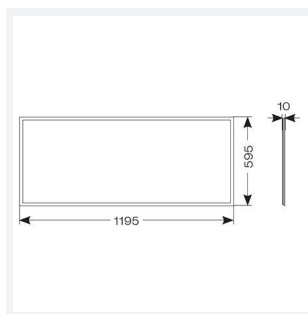

# Endurance 1200x600

Endurance TP(a) 1200x600 Panel Cool White  
Code: AERMLED2/120/CW

Category	Commercial Panels
Application	Ancillary, Commercial, Education, Healthcare, Retail
Specification	Performance

GENERAL INFORMATION	
Wattage	60W
Lumens Delivered	5400lm
Lm/W	88lm/W
Beam Angle	110
CRI	80
CCT	4000K
Input	220/240V
Operating Temp	-20? to 40?
SDCM	6
UGR	20
Product Weight without Packaging	4.75 kg

TECHNICAL INFORMATION	
Light Source	LED
Colour / Finish	White
IP Rating	IP40
Class Protection	2
Internal / External	Internal
Surface / Recessed / Suspended	Recessed, Surface
Lumen Depreciation	L80 76,000h
Warranty (Years)	5
CE Mark	Yes
Accessories	AERMLED/120/SMF, APRK/120