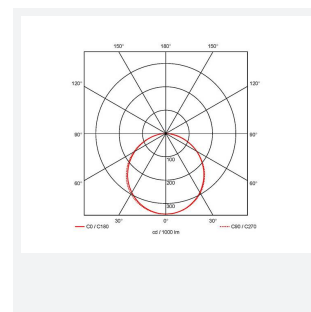

Endurance 1200x600

Endurance TP(a) 1200x600 Panel Cool White
Code: AERMLED2/120/CW

Category	Commercial Panels
Application	Ancillary, Commercial, Education, Healthcare, Retail
Specification	Performance

PRODUCT FEATURES

- Edge lit LED panel suitable for education, commercial and ancillary area applications
- White anodised aluminium frame for visual compatibility with ceiling grid
- TPa as standard
- Self-Test Panel Pod and Sensor Pod compatible
- Cool white, warm white and daylight options
- Surface mounting frame option
- Switch Dim, DALI and 0-10V dimming capability using the multi dimmable driver accessories ADDIM/60/MC

GENERAL INFORMATION

Wattage	60W
Lumens Delivered	5400lm
Lm/W	88lm/W
Beam Angle	110
CRI	80
CCT	4000K
Input	220-240V
Operating Temp	-20? to 40?
SDCM	6
UGR	20
Product Weight without Packaging	4.75 kg

TECHNICAL INFORMATION