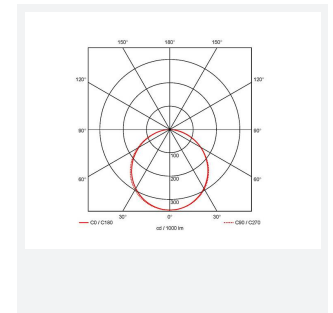

# Endurance 1200x600

Endurance TP(a) 1200x600 Panel OCTO Smart  
Code: AERMLED2/120/CW/OCTO

Category	Commercial Panels
Application	Ancillary, Commercial, Education, Healthcare, Retail
Specification	Performance

GENERAL INFORMATION	
Wattage	60W
Lumens Delivered	5400lm
Lm/W	88lm/W
Beam Angle	110
CRI	80
CCT	4000K
Input	220-240V
Operating Temp	-20°C - 40°C
SDCM	4
UGR	20
Cut-Out Size	585x1185mm
Product Weight without Packaging	5.12 kg