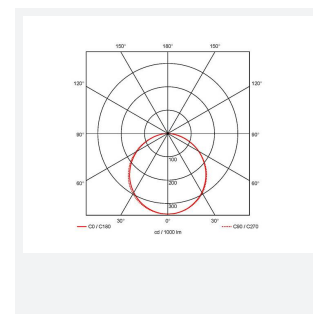

# Endurance 1200x600

Endurance TP(a) 1200x600 Panel OCTO Smart  
Code: AERMLED2/120/CW/OCTO

Category	Commercial Panels
Application	Ancillary, Commercial, Education, Healthcare, Retail
Specification	Performance

GENERAL INFORMATION	
Wattage	60W
Lumens Delivered	5400lm
Lm/W	88lm/W
Beam Angle	110
CRI	80
CCT	4000K
Input	220/240V
Operating Temp	-20°C - 40°C
SDCM	4
UGR	20
Cut-Out Size	585x1185mm
Product Weight without Packaging	5.12 kg