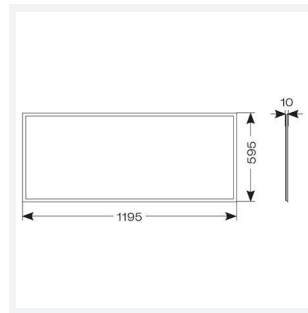

# Endurance 1200x600

Endurance TP(a) 1200x600 Panel OCTO Smart  
Code: AERMLED2/120/CW/OCTO

Category	Commercial Panels
Application	Ancillary, Commercial, Education, Healthcare, Retail
Specification	Performance

GENERAL INFORMATION	
Wattage	60W
Lumens Delivered	5400lm
Lm/W	88lm/W
Beam Angle	110
CRI	80
CCT	4000K
Input	220-240V
Operating Temp	-20°C - 40°C
SDCM	4
UGR	20
Cut-Out Size	585x1185mm
Product Weight without Packaging	5.12 kg