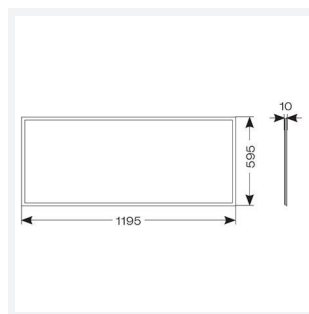

# Endurance 1200x600

Endurance TP(a) 1200x600 Panel OCTO Smart  
Code: AERMLED2/120/CW/OCTO

Category	Commercial Panels
Application	Ancillary, Commercial, Education, Healthcare, Retail
Specification	Performance

GENERAL INFORMATION	
Wattage	60W
Lumens Delivered	5400lm
Lm/W	88lm/W
Beam Angle	110
CRI	80
CCT	4000K
Input	220/240V
Operating Temp	-20°C - 40°C
SDCM	4
UGR	20
Cut-Out Size	585x1185mm
Product Weight without Packaging	5.12 kg