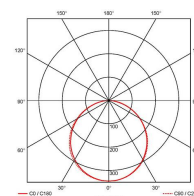

Endurance 1200x600

Endurance TP(a) 1200x600 Panel 1-10V Cool
Code: AERMLED2/120/CW/DD4

Category	Commercial Panels
Application	Ancillary, Commercial, Education, Healthcare, Retail
Specification	Performance

GENERAL INFORMATION	
Wattage	60W
Lumens Delivered	5400lm
Lm/W	88lm/W
Beam Angle	110
CRI	80
CCT	4000K
Input	220-240V
Operating Temp	-20°C - 40°C
SDCM	3
UGR	20
Cut-Out Size	585x1185mm
Product Weight without Packaging	4.8 kg

TECHNICAL INFORMATION	
Light Source	LED
Colour / Finish	White
IP Rating	IP44
Class Protection	2
Internal / External	Internal
Surface / Recessed / Suspended	Recessed, Surface
Lumen Depreciation	L80 76,000h
Warranty (Years)	5
CE Mark	Yes
Accessories	AERMLED/120/SMF, APRK/120