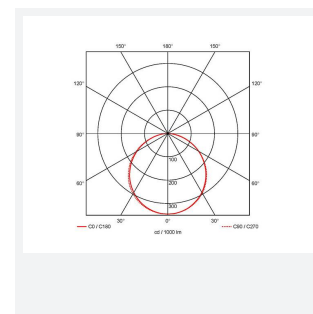

Endurance 1200x600

Endurance TP(a) 1200x600 Panel 1-10V Cool
Code: AERMLED2/120/CW/DD4

Category	Commercial Panels
Application	Ancillary, Commercial, Education, Healthcare, Retail
Specification	Performance

PRODUCT FEATURES

- Edge lit LED panel suitable for education, commercial and ancillary area applications
- White anodised aluminium frame for visual compatibility with ceiling grid
- Surface mounting frame option
- TP(a) as standard
- Cool white, warm white and daylight options
- Low glare and even light distribution for multiple applications
- Powered by Tridonic

GENERAL INFORMATION

Wattage	60W
Lumens Delivered	5400lm
Lm/W	88lm/W
Beam Angle	110
CRI	80
CCT	4000K
Input	220/240V
Operating Temp	-20°C - 40°C
SDCM	4
UGR	20
Cut-Out Size	585x1185mm
Product Weight without Packaging	4.8 kg