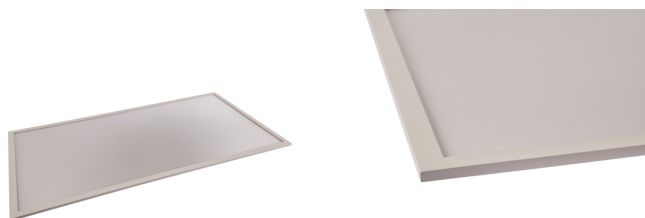

Endurance 1200x600

Endurance TP(a) 1200x600 Panel 1-10V Cool
Code: AERMLED2/120/CW/DD4

Category	Commercial Panels
Application	Ancillary, Commercial, Education, Healthcare, Retail
Specification	Performance

- Edge lit LED panel suitable for education, commercial and ancillary area applications
- White anodised aluminium frame for visual compatibility with ceiling grid
- Surface mounting frame option
- TP(a) as standard
- Cool white, warm white and daylight options
- Low glare and even light distribution for multiple applications
- Powered by Tridonic

GENERAL INFORMATION	
Wattage	60W
Lumens Delivered	5400lm
Lm/W	88lm/W
Beam Angle	110
CRI	80
CCT	4000K
Input	220-240V
Operating Temp	-20°C - 40°C
SDCM	3
UGR	20
Cut-Out Size	585x1185mm
Product Weight without Packaging	4.8 kg