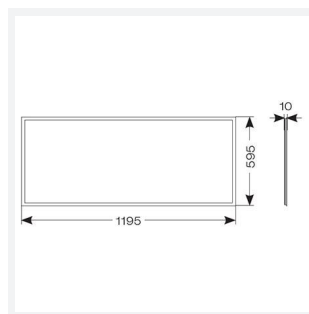

Endurance 1200x600

Endurance TP(a) 1200x600 Panel 1-10V Cool
Code: AERMLED2/120/CW/DD4

Category	Commercial Panels
Application	Ancillary, Commercial, Education, Healthcare, Retail
Specification	Performance

GENERAL INFORMATION

Wattage	60W
Lumens Delivered	5400lm
Lm/W	88lm/W
Beam Angle	110
CRI	80
CCT	4000K
Input	220/240V
Operating Temp	-20°C - 40°C
SDCM	4
UGR	20
Cut-Out Size	585x1185mm
Product Weight without Packaging	4.8 kg