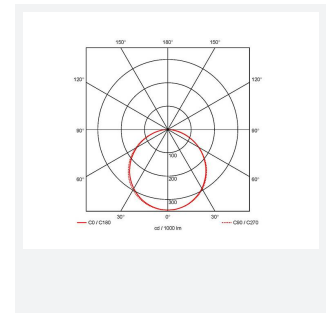

Endurance 1200x600

Endurance TP(a) 1200x600 Panel 1-10V Cool
Code: AERMLED2/120/CW/DD4

Category	Commercial Panels
Application	Ancillary, Commercial, Education, Healthcare, Retail
Specification	Performance

PRODUCT FEATURES

- Edge lit LED panel suitable for education, commercial and ancillary area applications
- White anodised aluminium frame for visual compatibility with ceiling grid
- Surface mounting frame option
- TP(a) as standard
- Cool white, warm white and daylight options
- Low glare and even light distribution for multiple applications
- Powered by Tridonic

GENERAL INFORMATION

Wattage	60W
Lumens Delivered	5400lm
Lm/W	88lm/W
Beam Angle	110
CRI	80
CCT	4000K
Input	220-240V
Operating Temp	-20°C - 40°C
SDCM	4
UGR	20
Cut-Out Size	585x1185mm
Product Weight without Packaging	4.8 kg