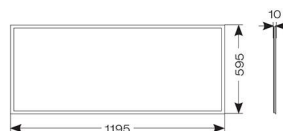

Endurance 1200x600

Endurance TP(a) 1200x600 Panel 1-10V Cool
Code: AERMLED2/120/CW/DD4

Category	Commercial Panels
Application	Ancillary, Commercial, Education, Healthcare, Retail
Specification	Performance

GENERAL INFORMATION	
Wattage	60W
Lumens Delivered	5400lm
Lm/W	88lm/W
Beam Angle	110
CRI	80
CCT	4000K
Input	220-240V
Operating Temp	-20°C - 40°C
SDCM	3
UGR	20
Cut-Out Size	585x1185mm
Product Weight without Packaging	4.8 kg