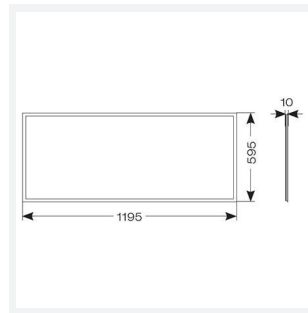

Endurance 1200x600

Endurance TP(a) 1200x600 Panel 1-10V Cool
Code: AERMLED2/120/CW/DD4

Category	Commercial Panels
Application	Ancillary, Commercial, Education, Healthcare, Retail
Specification	Performance

GENERAL INFORMATION

Wattage	60W
Lumens Delivered	5400lm
Lm/W	88lm/W
Beam Angle	110
CRI	80
CCT	4000K
Input	220-240V
Operating Temp	-20°C - 40°C
SDCM	4
UGR	20
Cut-Out Size	585x1185mm
Product Weight without Packaging	4.8 kg