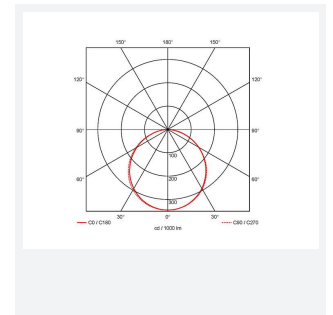

Endurance 1200x600

Endurance TP(a) 1200x600 Panel DALI Cool White
Code: AERMLED2/120/CW/DD3

Category	Commercial Panels
Application	Ancillary, Commercial, Education, Healthcare, Retail
Specification	Performance

PRODUCT FEATURES

- Edge lit LED panel suitable for education, commercial and ancillary area applications
- White anodised aluminium frame for visual compatibility with ceiling grid
- Surface mounting frame option
- TP(a) as standard
- Cool white, warm white and daylight options
- Low glare and even light distribution for multiple applications
- Powered by Tridonic

GENERAL INFORMATION

Wattage	60W
Lumens Delivered	5400lm
Lm/W	88lm/W
Beam Angle	110
CRI	80
CCT	4000K
Input	220/240V
Operating Temp	-20°C - 40°C
SDCM	4
UGR	20
Cut-Out Size	585x1185mm
Product Weight without Packaging	5.065 kg

TECHNICAL INFORMATION

Light Source	LED
Colour / Finish	White
IP Rating	IP40
Class Protection	2
Internal / External	Internal
Surface / Recessed / Suspended	Recessed, Surface
Lumen Depreciation	L80 76,000h
Warranty (Years)	5
CE Mark	Yes
Accessories	AERMLED/120/SMF, APRK/120