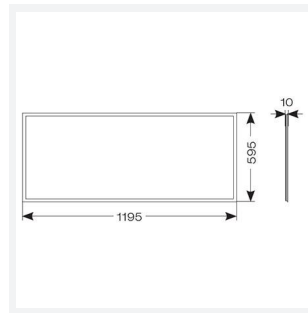

Endurance 1200x600

Endurance TP(a) 1200x600 Panel DALI Cool White
Code: AERMLED2/120/CW/DD3

Category	Commercial Panels
Application	Ancillary, Commercial, Education, Healthcare, Retail
Specification	Performance

GENERAL INFORMATION

Wattage	60W
Lumens Delivered	5400lm
Lm/W	88lm/W
Beam Angle	110
CRI	80
CCT	4000K
Input	220-240V
Operating Temp	-20°C - 40°C
SDCM	4
UGR	20
Cut-Out Size	585x1185mm
Product Weight without Packaging	5.065 kg