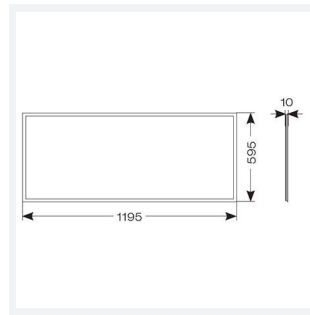

Endurance 1200x600

Endurance TP(a) 1200x600 Panel DALI Cool White
Code: AERMLED2/120/CW/DD3

Category	Commercial Panels
Application	Ancillary, Commercial, Education, Healthcare, Retail
Specification	Performance

PRODUCT FEATURES

- Edge lit LED panel suitable for education, commercial and ancillary area applications
- White anodised aluminium frame for visual compatibility with ceiling grid
- Surface mounting frame option
- TP(a) as standard
- Cool white, warm white and daylight options
- Low glare and even light distribution for multiple applications
- Powered by Tridonic

GENERAL INFORMATION

Wattage	60W
Lumens Delivered	5400lm
Lm/W	88lm/W
Beam Angle	110
CRI	80
CCT	4000K
Input	220/240V
Operating Temp	-20°C - 40°C
SDCM	4
UGR	20
Cut-Out Size	585x1185mm
Product Weight without Packaging	5.065 kg