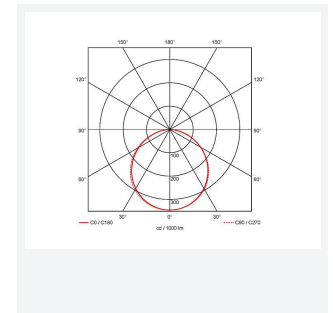

Endurance 1200x600

Endurance TP(a) 1200x600 Panel DALI Cool White
Code: AERMLED2/120/CW/DD3

Category	Commercial Panels
Application	Ancillary, Commercial, Education, Healthcare, Retail
Specification	Performance

PRODUCT FEATURES

- Edge lit LED panel suitable for education, commercial and ancillary area applications
- White anodised aluminium frame for visual compatibility with ceiling grid
- Surface mounting frame option
- TP(a) as standard
- Cool white, warm white and daylight options
- Low glare and even light distribution for multiple applications
- Powered by Tridonic

GENERAL INFORMATION

Wattage	60W
Lumens Delivered	5400lm
Lm/W	88lm/W
Beam Angle	110
CRI	80
CCT	4000K
Input	220-240V
Operating Temp	-20°C - 40°C
SDCM	4
UGR	20
Cut-Out Size	585x1185mm
Product Weight without Packaging	5.065 kg