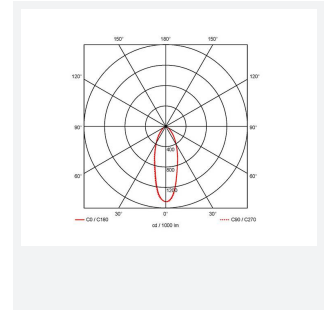

PRODUCT FEATURES

- Compact polycarbonate LED downlight and gimbal suitable for residential applications and semi-commercial applications (gimbal version only)
- Low profile design with integral driver with loop-in, loop-out terminals for ease and speed of installation
- Triac dimmable as standard
- IP44 rating as standard allows for a range of installation applications (downlight version only)
- Supplied pre-wired with 200mm of cable

GENERAL INFORMATION	
Wattage	5W
Lumens Delivered	590lm
Lm/W	118lm/W
Beam Angle	40
CRI	80
CCT	6500K
Input	220/240V
Operating Temp	-20°C - 40°C
SDCM	6
UGR	26
Cut-Out Size	68mm
Product Weight without Packaging	0.09 kg

TECHNICAL INFORMATION	
Light Source	LED
Colour / Finish	Matt White
IP Rating	IP20
Class Protection	2
Internal / External	Internal
Surface / Recessed / Suspended	Recessed
Lumen Depreciation	L70 25,000h
Warranty (Years)	2
CE Mark	Yes
Height	37 mm