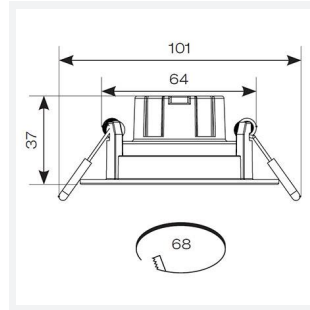

## PRODUCT FEATURES

- Compact polycarbonate LED downlight and gimbal suitable for residential applications and semi-commercial applications (gimbal version only)
- Low profile design with integral driver with loop-in, loop-out terminals for ease and speed of installation
- Triac dimmable as standard
- IP44 rating as standard allows for a range of installation applications (downlight version only)
- Supplied pre-wired with 200mm of cable

GENERAL INFORMATION	
Wattage	5W
Lumens Delivered	590lm
Lm/W	118lm/W
Beam Angle	40
CRI	80
CCT	6500K
Input	220/240V
Operating Temp	-20°C - 40°C
SDCM	6
UGR	26
Cut-Out Size	68mm
Product Weight without Packaging	0.09 kg

TECHNICAL INFORMATION	
Light Source	LED
Colour / Finish	Matt White
IP Rating	IP20
Class Protection	2
Internal / External	Internal
Surface / Recessed / Suspended	Recessed
Lumen Depreciation	L70 25,000h
Warranty (Years)	2
CE Mark	Yes
Height	37 mm