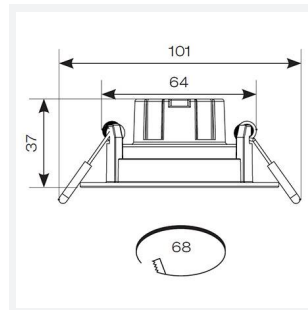

- Compact polycarbonate LED downlight and gimbal suitable for residential applications and semi-commercial applications (gimbal version only)
- Low profile design with integral driver with loop-in, loop-out terminals for ease and speed of installation
- Triac dimmable as standard
- IP44 rating as standard allows for a range of installation applications (downlight version only)
- Supplied pre-wired with 200mm of cable

GENERAL INFORMATION

Wattage	5W
Lumens Delivered	590lm
Lm/W	118lm/W
Beam Angle	40
CRI	80
CCT	6500K
Input	220-240V
Operating Temp	-20°C - 40°C
SDCM	6
UGR	26
Cut-Out Size	68mm
Product Weight without Packaging	0.09 kg

TECHNICAL INFORMATION

Light Source	LED
Colour / Finish	Matt White
IP Rating	IP20
Class Protection	2
Internal / External	Internal
Surface / Recessed / Suspended	Recessed
Lumen Depreciation	L70 25,000h
Warranty (Years)	2
CE Mark	Yes
Height	37 mm