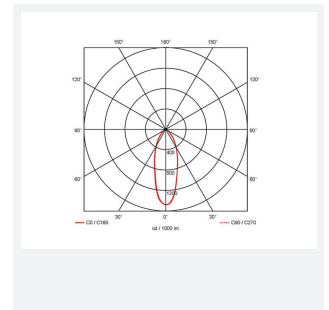

# Ergo Gimbal

Ergo Eco Gimbal Daylight  
Code: AERGO/GIM/DL

Category	Downlights
Application	Ancillary, Hospitality, Residential, Retail
Specification	Performance

- Compact polycarbonate LED downlight and gimbal suitable for residential applications and semi-commercial applications (gimbal version only)
- Low profile design with integral driver with loop-in, loop-out terminals for ease and speed of installation
- Triac dimmable as standard
- IP44 rating as standard allows for a range of installation applications (downlight version only)
- Supplied pre-wired with 200mm of cable

## GENERAL INFORMATION

Wattage	5W
Lumens Delivered	590lm
Lm/W	118lm/W
Beam Angle	40
CRI	80
CCT	6500K
Input	220-240V
Operating Temp	-20°C - 40°C
SDCM	6
UGR	26
Cut-Out Size	68mm
Product Weight without Packaging	0.09 kg

## TECHNICAL INFORMATION

Light Source	LED
Colour / Finish	Matt White
IP Rating	IP20
Class Protection	2
Internal / External	Internal
Surface / Recessed / Suspended	Recessed
Lumen Depreciation	L70 25,000h
Warranty (Years)	2
CE Mark	Yes
Height	37 mm