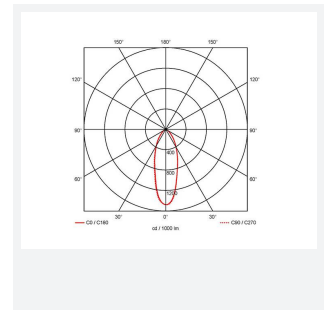

Ergo Gimbal

Ergo Eco Gimbal Cool White
Code: AERGO/GIM/CW

Category	Downlights
Application	Ancillary, Hospitality, Residential, Retail
Specification	Performance

- Compact polycarbonate LED downlight and gimbal suitable for residential applications and semi-commercial applications (gimbal version only)
- Low profile design with integral driver with loop-in, loop-out terminals for ease and speed of installation
- Triac dimmable as standard
- IP44 rating as standard allows for a range of installation applications (downlight version only)
- Supplied pre-wired with 200mm of cable

GENERAL INFORMATION

Wattage	5W
Lumens Delivered	560lm
Lm/W	112lm/W
Beam Angle	40
CRI	80
CCT	4000K
Input	220-240V
Operating Temp	-20°C - 40°C
SDCM	6
UGR	26
Cut-Out Size	68mm
Product Weight without Packaging	0.09 kg

TECHNICAL INFORMATION

Light Source	LED
Colour / Finish	Matt White
IP Rating	IP20
Class Protection	2
Internal / External	Internal
Surface / Recessed / Suspended	Recessed
Lumen Depreciation	L70 25,000h
Warranty (Years)	2
CE Mark	Yes
Height	37 mm