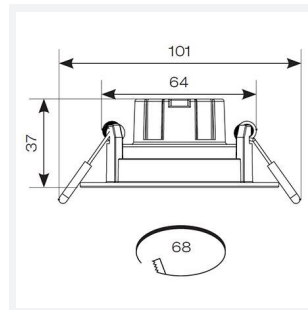

Ergo Gimbal

Ergo Eco Gimbal Cool White
Code: AERGO/GIM/CW

Category	Downlights
Application	Ancillary, Hospitality, Residential, Retail
Specification	Performance

- Compact polycarbonate LED downlight and gimbal suitable for residential applications and semi-commercial applications (gimbal version only)
- Low profile design with integral driver with loop-in, loop-out terminals for ease and speed of installation
- Triac dimmable as standard
- IP44 rating as standard allows for a range of installation applications (downlight version only)
- Supplied pre-wired with 200mm of cable

GENERAL INFORMATION

Wattage	5W
Lumens Delivered	560lm
Lm/W	112lm/W
Beam Angle	40
CRI	80
CCT	4000K
Input	220-240V
Operating Temp	-20°C - 40°C
SDCM	6
UGR	26
Cut-Out Size	68mm
Product Weight without Packaging	0.09 kg

TECHNICAL INFORMATION

Light Source	LED
Colour / Finish	Matt White
IP Rating	IP20
Class Protection	2
Internal / External	Internal
Surface / Recessed / Suspended	Recessed
Lumen Depreciation	L70 25,000h
Warranty (Years)	2
CE Mark	Yes
Height	37 mm