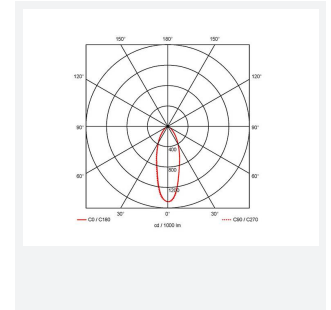

Ergo Gimbal

Ergo Eco Gimbal Cool White
Code: AERGO/GIM/CW

Category	Downlights
Application	Ancillary, Hospitality, Residential, Retail
Specification	Performance

PRODUCT FEATURES

- Compact polycarbonate LED downlight and gimbal suitable for residential applications and semi-commercial applications (gimbal version only)
- Low profile design with integral driver with loop-in, loop-out terminals for ease and speed of installation
- Triac dimmable as standard
- IP44 rating as standard allows for a range of installation applications (downlight version only)
- Supplied pre-wired with 200mm of cable

GENERAL INFORMATION	
Wattage	5W
Lumens Delivered	560lm
Lm/W	112lm/W
Beam Angle	40
CRI	80
CCT	4000K
Input	220-240V
Operating Temp	-20°C - 40°C
SDCM	6
UGR	26
Cut-Out Size	68mm
Product Weight without Packaging	0.09 kg

TECHNICAL INFORMATION	
Light Source	LED
Colour / Finish	Matt White
IP Rating	IP20
Class Protection	2
Internal / External	Internal
Surface / Recessed / Suspended	Recessed
Lumen Depreciation	L70 25,000h
Warranty (Years)	2
CE Mark	Yes
Height	37 mm