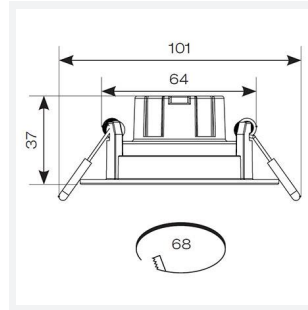

Ergo Gimbal

Ergo Eco Gimbal Cool White
Code: AERGO/GIM/CW

Category	Downlights
Application	Ancillary, Hospitality, Residential, Retail
Specification	Performance

PRODUCT FEATURES

- Compact polycarbonate LED downlight and gimbal suitable for residential applications and semi-commercial applications (gimbal version only)
- Low profile design with integral driver with loop-in, loop-out terminals for ease and speed of installation
- Triac dimmable as standard
- IP44 rating as standard allows for a range of installation applications (downlight version only)
- Supplied pre-wired with 200mm of cable

GENERAL INFORMATION	
Wattage	5W
Lumens Delivered	560lm
Lm/W	112lm/W
Beam Angle	40
CRI	80
CCT	4000K
Input	220-240V
Operating Temp	-20°C - 40°C
SDCM	6
UGR	26
Cut-Out Size	68mm
Product Weight without Packaging	0.09 kg

TECHNICAL INFORMATION	
Light Source	LED
Colour / Finish	Matt White
IP Rating	IP20
Class Protection	2
Internal / External	Internal
Surface / Recessed / Suspended	Recessed
Lumen Depreciation	L70 25,000h
Warranty (Years)	2
CE Mark	Yes
Height	37 mm