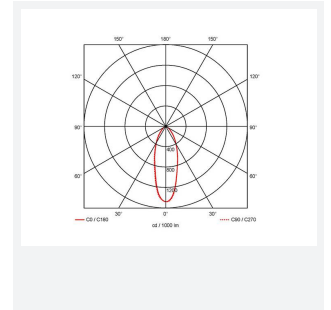

# Ergo Gimbal

Ergo Eco Gimbal Cool White  
Code: AERGO/GIM/CW

Category	Downlights
Application	Ancillary, Hospitality, Residential, Retail
Specification	Performance

GENERAL INFORMATION	
Wattage	5W
Lumens Delivered	560lm
Lm/W	112lm/W
Beam Angle	40
CRI	80
CCT	4000K
Input	220/240V
Operating Temp	-20°C - 40°C
SDCM	6
UGR	26
Cut-Out Size	68mm
Product Weight without Packaging	0.09 kg

TECHNICAL INFORMATION	
Light Source	LED
Colour / Finish	Matt White
IP Rating	IP20
Class Protection	2
Internal / External	Internal
Surface / Recessed / Suspended	Recessed
Lumen Depreciation	L70 25,000h
Warranty (Years)	2
CE Mark	Yes
Height	37 mm