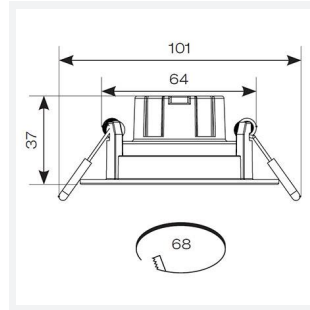

## PRODUCT FEATURES

- Compact polycarbonate LED downlight and gimbal suitable for residential applications and semi-commercial applications (gimbal version only)
- Low profile design with integral driver with loop-in, loop-out terminals for ease and speed of installation
- Triac dimmable as standard
- IP44 rating as standard allows for a range of installation applications (downlight version only)
- Supplied pre-wired with 200mm of cable

GENERAL INFORMATION	
Wattage	5W
Lumens Delivered	560lm
Lm/W	112lm/W
Beam Angle	40
CRI	80
CCT	4000K
Input	220/240V
Operating Temp	-20°C - 40°C
SDCM	6
UGR	26
Cut-Out Size	68mm
Product Weight without Packaging	0.09 kg

TECHNICAL INFORMATION	
Light Source	LED
Colour / Finish	Matt White
IP Rating	IP20
Class Protection	2
Internal / External	Internal
Surface / Recessed / Suspended	Recessed
Lumen Depreciation	L70 25,000h
Warranty (Years)	2
CE Mark	Yes
Height	37 mm