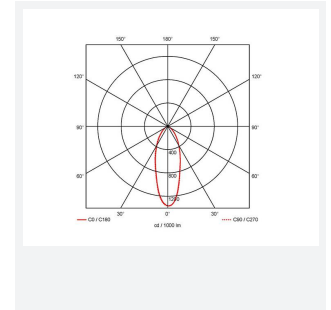

# Ergo Fixed

Ergo Eco Fixed Downlight Cool White  
Code: AERGO/CW

Category	Downlights
Application	Ancillary, Hospitality, Residential, Retail
Specification	Performance

GENERAL INFORMATION	
Wattage	5W
Lumens Delivered	590lm
Lm/W	118lm/W
Beam Angle	40
CRI	80
CCT	4000K
Input	220-240V
Operating Temp	-20°C - 40°C
SDCM	6
UGR	26
Cut-Out Size	68mm
Product Weight without Packaging	0.09 kg

TECHNICAL INFORMATION	
Light Source	LED
Colour / Finish	Matt White
IP Rating	IP44
Class Protection	2
Internal / External	Internal
Surface / Recessed / Suspended	Recessed
Lumen Depreciation	L70 25,000h
Warranty (Years)	2
CE Mark	Yes
Height	36 mm