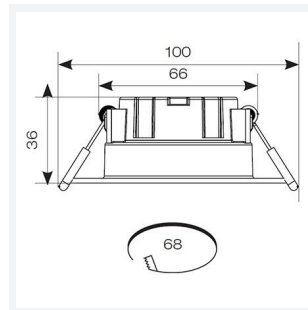

Ergo Fixed

Ergo Eco Fixed Downlight Cool White
Code: AERGO/CW

Category	Downlights
Application	Ancillary, Hospitality, Residential, Retail
Specification	Performance

- Compact polycarbonate LED downlight and gimbal suitable for residential applications and semi-commercial applications (gimbal version only)
- Low profile design with integral driver with loop-in, loop-out terminals for ease and speed of installation
- Triac dimmable as standard
- IP44 rating as standard allows for a range of installation applications (downlight version only)
- Supplied pre-wired with 200mm of cable

GENERAL INFORMATION

Wattage	5W
Lumens Delivered	590lm
Lm/W	118lm/W
Beam Angle	40
CRI	80
CCT	4000K
Input	220-240V
Operating Temp	-20°C - 40°C
SDCM	6
UGR	26
Cut-Out Size	68mm
Product Weight without Packaging	0.09 kg

TECHNICAL INFORMATION

Light Source	LED
Colour / Finish	Matt White
IP Rating	IP44
Class Protection	2
Internal / External	Internal
Surface / Recessed / Suspended	Recessed
Lumen Depreciation	L70 25,000h
Warranty (Years)	2
CE Mark	Yes
Height	36 mm