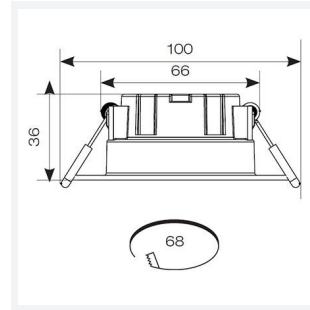

## PRODUCT FEATURES

- Compact polycarbonate LED downlight and gimbal suitable for residential applications and semi-commercial applications (gimbal version only)
- Low profile design with integral driver with loop-in, loop-out terminals for ease and speed of installation
- Triac dimmable as standard
- IP44 rating as standard allows for a range of installation applications (downlight version only)
- Supplied pre-wired with 200mm of cable

GENERAL INFORMATION	
Wattage	5W
Lumens Delivered	590lm
Lm/W	118lm/W
Beam Angle	40
CRI	80
CCT	4000K
Input	220-240V
Operating Temp	-20°C - 40°C
SDCM	6
UGR	26
Cut-Out Size	68mm
Product Weight without Packaging	0.09 kg

TECHNICAL INFORMATION	
Light Source	LED
Colour / Finish	Matt White
IP Rating	IP44
Class Protection	2
Internal / External	Internal
Surface / Recessed / Suspended	Recessed
Lumen Depreciation	L70 25,000h
Warranty (Years)	2
CE Mark	Yes
Height	36 mm