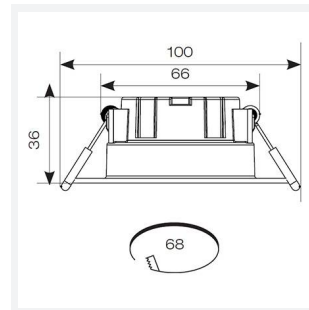

Ergo Fixed

Ergo Eco Fixed Downlight Cool White
Code: AERGO/CW

Category	Downlights
Application	Ancillary, Hospitality, Residential, Retail
Specification	Performance

PRODUCT FEATURES

- Compact polycarbonate LED downlight and gimbal suitable for residential applications and semi-commercial applications (gimbal version only)
- Low profile design with integral driver with loop-in, loop-out terminals for ease and speed of installation
- Triac dimmable as standard
- IP44 rating as standard allows for a range of installation applications (downlight version only)
- Supplied pre-wired with 200mm of cable

GENERAL INFORMATION	
Wattage	5W
Lumens Delivered	590lm
Lm/W	118lm/W
Beam Angle	40
CRI	80
CCT	4000K
Input	220/240V
Operating Temp	-20°C - 40°C
SDCM	6
UGR	26
Cut-Out Size	68mm
Product Weight without Packaging	0.09 kg

TECHNICAL INFORMATION	
Light Source	LED
Colour / Finish	Matt White
IP Rating	IP44
Class Protection	2
Internal / External	Internal
Surface / Recessed / Suspended	Recessed
Lumen Depreciation	L70 25,000h
Warranty (Years)	2
CE Mark	Yes
Height	36 mm