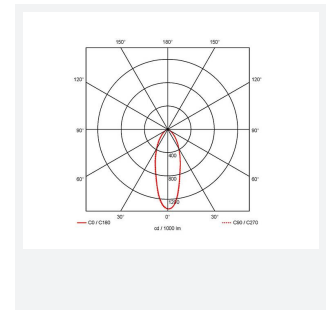

Ergo Fixed

Ergo Eco Fixed Downlight Cool White
Code: AERGO/CW

Category	Downlights
Application	Ancillary, Hospitality, Residential, Retail
Specification	Performance

PRODUCT FEATURES

- Compact polycarbonate LED downlight and gimbal suitable for residential applications and semi-commercial applications (gimbal version only)
- Low profile design with integral driver with loop-in, loop-out terminals for ease and speed of installation
- Triac dimmable as standard
- IP44 rating as standard allows for a range of installation applications (downlight version only)
- Supplied pre-wired with 200mm of cable

GENERAL INFORMATION	
Wattage	5W
Lumens Delivered	590lm
Lm/W	118lm/W
Beam Angle	40
CRI	80
CCT	4000K
Input	220/240V
Operating Temp	-20°C - 40°C
SDCM	6
UGR	26
Cut-Out Size	68mm
Product Weight without Packaging	0.09 kg

TECHNICAL INFORMATION	
Light Source	LED
Colour / Finish	Matt White
IP Rating	IP44
Class Protection	2
Internal / External	Internal
Surface / Recessed / Suspended	Recessed
Lumen Depreciation	L70 25,000h
Warranty (Years)	2
CE Mark	Yes
Height	36 mm