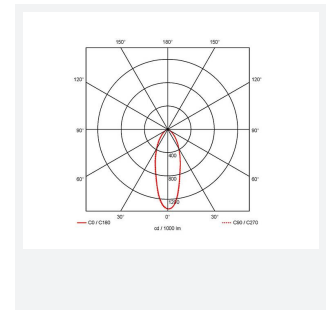

Ergo Fixed

Ergo Eco Fixed Downlight Cool White
Code: AERGO/CW

Category	Downlights
Application	Ancillary, Hospitality, Residential, Retail
Specification	Performance

- Compact polycarbonate LED downlight and gimbal suitable for residential applications and semi-commercial applications (gimbal version only)
- Low profile design with integral driver with loop-in, loop-out terminals for ease and speed of installation
- Triac dimmable as standard
- IP44 rating as standard allows for a range of installation applications (downlight version only)
- Supplied pre-wired with 200mm of cable

GENERAL INFORMATION

Wattage	5W
Lumens Delivered	590lm
Lm/W	118lm/W
Beam Angle	40
CRI	80
CCT	4000K
Input	220-240V
Operating Temp	-20°C - 40°C
SDCM	6
UGR	26
Cut-Out Size	68mm
Product Weight without Packaging	0.09 kg

TECHNICAL INFORMATION

Light Source	LED
Colour / Finish	Matt White
IP Rating	IP44
Class Protection	2
Internal / External	Internal
Surface / Recessed / Suspended	Recessed
Lumen Depreciation	L70 25,000h
Warranty (Years)	2
CE Mark	Yes
Height	36 mm