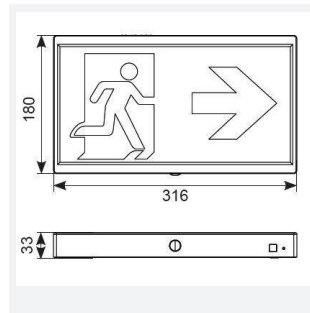

PRODUCT FEATURES

- Low profile compact and modern polycarbonate LED exit box
- Self-test emergency as standard
- 20mm top and rear cable entries
- LiFePO4 Lithium battery provides improved energy consumption, product reliability and lifetime
- Supplied with all legend options - arrow down, arrow up and arrow left/right
- Available in black and white finishes

GENERAL INFORMATION	
Wattage	2.5W
Beam Angle	75
CRI	80
CCT	6500K
Input	220-240V
Operating Temp	5°C - 40°C
SDCM	5
Product Weight without Packaging	0.662 kg

TECHNICAL INFORMATION	
Light Source	LED
Colour / Finish	White
IP Rating	IP20
Class Protection	2
Internal / External	Internal
Surface / Recessed / Suspended	Wall
Lumen Depreciation	L70 54,000h
Warranty (Years)	6
CE Mark	Yes
Height	180 mm