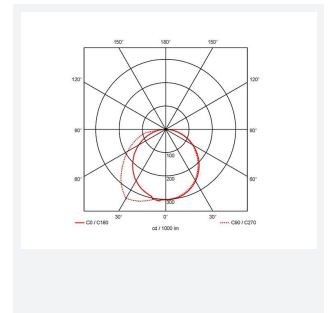

EndLED

EndLED Lithium Exit Sign Maintained / Non-Code: AENLED/LI/3M/ST

Category	Emergency
Application	Ancillary, Commercial, Education, Healthcare, Hospitality, Industrial, Retail
Specification	Performance

GENERAL INFORMATION	
Wattage	2.5W
Beam Angle	75
CRI	80
CCT	6500K
Input	220-240V
Operating Temp	5°C - 40°C
SDCM	5
Product Weight without Packaging	0.662 kg

TECHNICAL INFORMATION	
Light Source	LED
Colour / Finish	White
IP Rating	IP20
Class Protection	2
Internal / External	Internal
Surface / Recessed / Suspended	Wall
Lumen Depreciation	L70 54,000h
Warranty (Years)	6
CE Mark	Yes
Height	180 mm