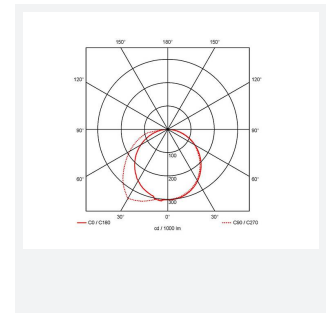

EndLED

EndLED Lithium Exit Sign Maintained / Non-Code: AENLED/LI/3M/ST/B

Category	Emergency
Application	Ancillary, Commercial, Education, Healthcare, Hospitality, Industrial, Retail
Specification	Performance

GENERAL INFORMATION	
Wattage	2.5W
Beam Angle	75
CRI	80
CCT	6500K
Input	220/240V
Operating Temp	5°C - 40°C
SDCM	5
Product Weight without Packaging	0.662 kg

TECHNICAL INFORMATION	
Light Source	LED
Colour / Finish	Black
IP Rating	IP20
Class Protection	2
Internal / External	Internal
Surface / Recessed / Suspended	Wall
Lumen Depreciation	L70 54,000h
Warranty (Years)	6
CE Mark	Yes
Height	180 mm