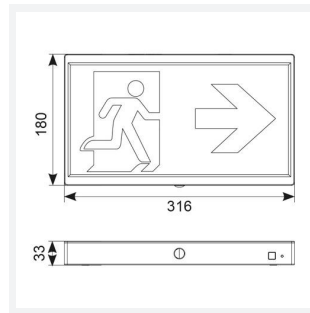

PRODUCT FEATURES

- Low profile compact and modern polycarbonate LED exit box
- Self-test emergency as standard
- 20mm top and rear cable entries
- LiFePO4 Lithium battery provides improved energy consumption, product reliability and lifetime
- Supplied with all legend options - arrow down, arrow up and arrow left/right
- Available in black and white finishes

GENERAL INFORMATION	
Wattage	2.5W
Beam Angle	75
CRI	80
CCT	6500K
Input	220/240V
Operating Temp	5°C - 40°C
SDCM	5
Product Weight without Packaging	0.662 kg

TECHNICAL INFORMATION	
Light Source	LED
Colour / Finish	Black
IP Rating	IP20
Class Protection	2
Internal / External	Internal
Surface / Recessed / Suspended	Wall
Lumen Depreciation	L70 54,000h
Warranty (Years)	6
CE Mark	Yes
Height	180 mm