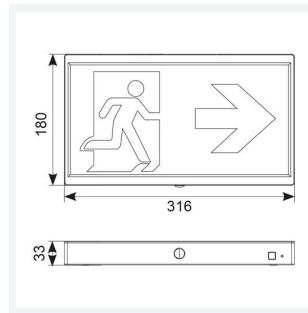

## PRODUCT FEATURES

- Low profile compact and modern polycarbonate LED exit box
- Self-test emergency as standard
- 20mm top and rear cable entries
- LiFePO4 Lithium battery provides improved energy consumption, product reliability and lifetime
- Supplied with all legend options - arrow down, arrow up and arrow left/right
- Available in black and white finishes

GENERAL INFORMATION	
Wattage	2.5W
Beam Angle	75
CRI	80
CCT	6500K
Input	220-240V
Operating Temp	5°C - 40°C
SDCM	5
Product Weight without Packaging	0.662 kg

TECHNICAL INFORMATION	
Light Source	LED
Colour / Finish	Black
IP Rating	IP20
Class Protection	2
Internal / External	Internal
Surface / Recessed / Suspended	Wall
Lumen Depreciation	L70 54,000h
Warranty (Years)	6
CE Mark	Yes
Height	180 mm