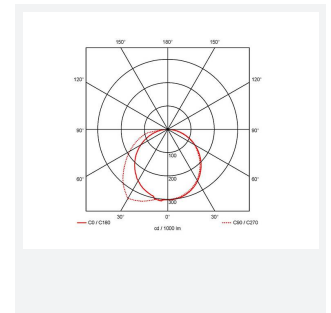

# EndLED

EndLED Lithium Exit Sign Maintained / Non-Code: AENLED/LI/3M/ST/B

<b>Category</b>	Emergency
<b>Application</b>	Ancillary, Commercial, Education, Healthcare, Hospitality, Industrial, Retail
<b>Specification</b>	Performance

GENERAL INFORMATION	
Wattage	2.5W
Beam Angle	75
CRI	80
CCT	6500K
Input	220-240V
Operating Temp	5°C - 40°C
SDCM	5
Product Weight without Packaging	0.662 kg

TECHNICAL INFORMATION	
Light Source	LED
Colour / Finish	Black
IP Rating	IP20
Class Protection	2
Internal / External	Internal
Surface / Recessed / Suspended	Wall
Lumen Depreciation	L70 54,000h
Warranty (Years)	6
CE Mark	Yes
Height	180 mm