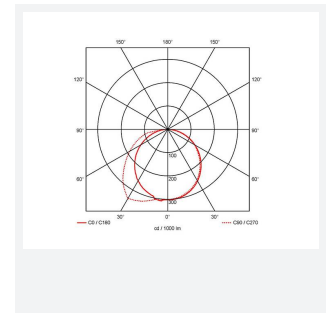

EndLED

EndLED Lithium Exit Sign Maintained / Non-Code: AENLED/LI/3M/DA

Category	Emergency
Application	Ancillary, Commercial, Education, Healthcare, Hospitality, Industrial, Retail
Specification	Performance

GENERAL INFORMATION	
Wattage	2.5W
Beam Angle	75
CRI	80
CCT	6500K
Input	220/240V
Operating Temp	5°C - 40°C
SDCM	5
Product Weight without Packaging	0.662 kg

TECHNICAL INFORMATION	
Light Source	LED
Colour / Finish	White
IP Rating	IP20
Class Protection	2
Internal / External	Internal
Surface / Recessed / Suspended	Wall
Lumen Depreciation	L70 54,000h
Warranty (Years)	6
CE Mark	Yes
Height	180 mm