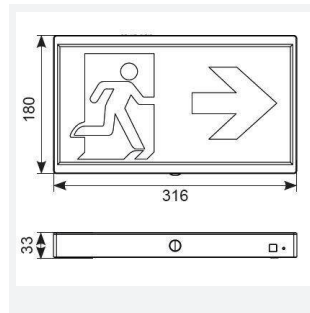

PRODUCT FEATURES

- Low profile compact and modern polycarbonate LED exit box
- Self-test emergency as standard
- 20mm top and rear cable entries
- LiFePO4 Lithium battery provides improved energy consumption, product reliability and lifetime
- Supplied with all legend options - arrow down, arrow up and arrow left/right
- Available in black and white finishes

GENERAL INFORMATION	
Wattage	2.5W
Beam Angle	75
CRI	80
CCT	6500K
Input	220/240V
Operating Temp	5°C - 40°C
SDCM	5
Product Weight without Packaging	0.662 kg

TECHNICAL INFORMATION	
Light Source	LED
Colour / Finish	White
IP Rating	IP20
Class Protection	2
Internal / External	Internal
Surface / Recessed / Suspended	Wall
Lumen Depreciation	L70 54,000h
Warranty (Years)	6
CE Mark	Yes
Height	180 mm