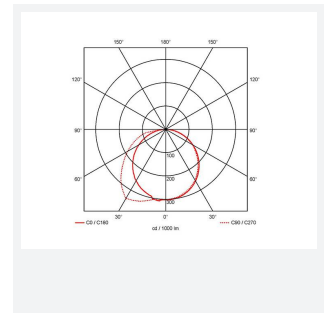

EndLED

EndLED Lithium Exit Sign Maintained / Non-Code: AENLED/LI/3M/DA

Category	Emergency
Application	Ancillary, Commercial, Education, Healthcare, Hospitality, Industrial, Retail
Specification	Performance

GENERAL INFORMATION	
Wattage	2.5W
Beam Angle	75
CRI	80
CCT	6500K
Input	220-240V
Operating Temp	5°C - 40°C
SDCM	5
Product Weight without Packaging	0.662 kg

TECHNICAL INFORMATION	
Light Source	LED
Colour / Finish	White
IP Rating	IP20
Class Protection	2
Internal / External	Internal
Surface / Recessed / Suspended	Wall
Lumen Depreciation	L70 54,000h
Warranty (Years)	6
CE Mark	Yes
Height	180 mm