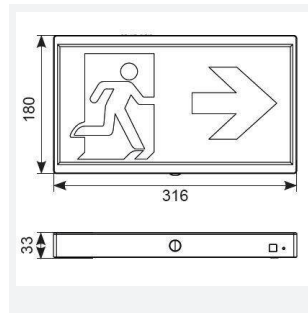

PRODUCT FEATURES

- Low profile compact and modern polycarbonate LED exit box
- Self-test emergency as standard
- 20mm top and rear cable entries
- LiFePO4 Lithium battery provides improved energy consumption, product reliability and lifetime
- Supplied with all legend options - arrow down, arrow up and arrow left/right
- Available in black and white finishes

GENERAL INFORMATION	
Wattage	2.5W
Beam Angle	75
CRI	80
CCT	6500K
Input	220-240V
Operating Temp	5°C - 40°C
SDCM	5
Product Weight without Packaging	0.662 kg

TECHNICAL INFORMATION	
Light Source	LED
Colour / Finish	White
IP Rating	IP20
Class Protection	2
Internal / External	Internal
Surface / Recessed / Suspended	Wall
Lumen Depreciation	L70 54,000h
Warranty (Years)	6
CE Mark	Yes
Height	180 mm