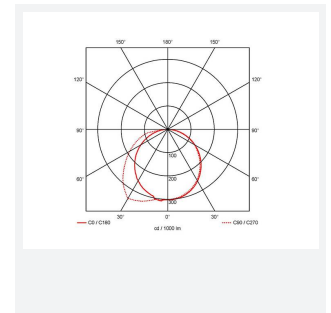

# EndLED

EndLED Lithium Exit Sign Maintained / Non-Code: AENLED/LI/3M/DA/B

<b>Category</b>	Emergency
<b>Application</b>	Ancillary, Commercial, Education, Healthcare, Hospitality, Industrial, Retail
<b>Specification</b>	Performance

GENERAL INFORMATION	
Wattage	2.5W
Beam Angle	75
CRI	80
CCT	6500K
Input	220-240V
Operating Temp	5°C - 40°C
SDCM	5
Product Weight without Packaging	0.662 kg

TECHNICAL INFORMATION	
Light Source	LED
Colour / Finish	Black
IP Rating	IP20
Class Protection	2
Internal / External	Internal
Surface / Recessed / Suspended	Wall
Lumen Depreciation	L70 54,000h
Warranty (Years)	6
CE Mark	Yes
Height	180 mm