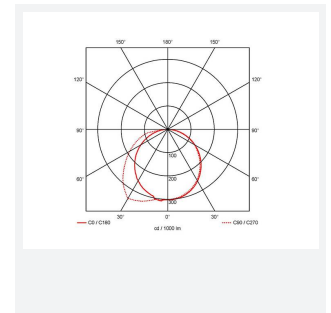

EndLED

EndLED Lithium Exit Sign Maintained / Non-Code: AENLED/LI/3M/DA/B

Category	Emergency
Application	Ancillary, Commercial, Education, Healthcare, Hospitality, Industrial, Retail
Specification	Performance

GENERAL INFORMATION	
Wattage	2.5W
Beam Angle	75
CRI	80
CCT	6500K
Input	220/240V
Operating Temp	5°C - 40°C
SDCM	5
Product Weight without Packaging	0.662 kg

TECHNICAL INFORMATION	
Light Source	LED
Colour / Finish	Black
IP Rating	IP20
Class Protection	2
Internal / External	Internal
Surface / Recessed / Suspended	Wall
Lumen Depreciation	L70 54,000h
Warranty (Years)	6
CE Mark	Yes
Height	180 mm