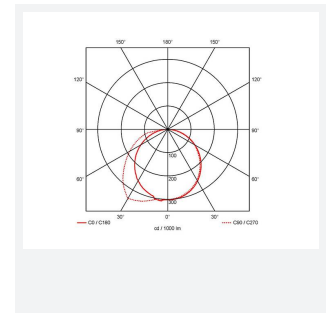

EndLED

Category	Emergency
Application	Ancillary, Commercial, Education, Healthcare, Hospitality, Industrial, Retail
Specification	Performance

Code: AENLED/LI/3M/DA/B