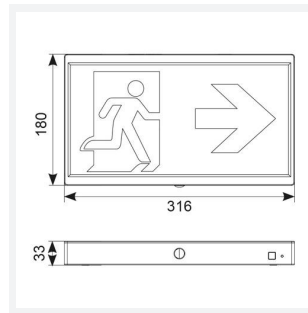

# EndLED

<b>Category</b>	Emergency
<b>Application</b>	Ancillary, Commercial, Education, Healthcare, Hospitality, Industrial, Retail
<b>Specification</b>	Performance

**Code:** AENLED/LI/3M/DA/B

- Low profile compact and modern polycarbonate LED exit box
- Self-test emergency as standard
- 20mm top and rear cable entries
- LiFePO4 Lithium battery provides improved energy consumption, product reliability and lifetime
- Supplied with all legend options - arrow down, arrow up and arrow left/right
- Available in black and white finishes

GENERAL INFORMATION	
Wattage	2.5W
Beam Angle	75
CRI	80
CCT	6500K
Input	220-240V
Operating Temp	5°C - 40°C
SDCM	5
Product Weight without Packaging	0.662 kg

TECHNICAL INFORMATION	
Light Source	LED
Colour / Finish	Black
IP Rating	IP20
Class Protection	2
Internal / External	Internal
Surface / Recessed / Suspended	Wall
Lumen Depreciation	L70 54,000h
Warranty (Years)	6
CE Mark	Yes
Height	180 mm