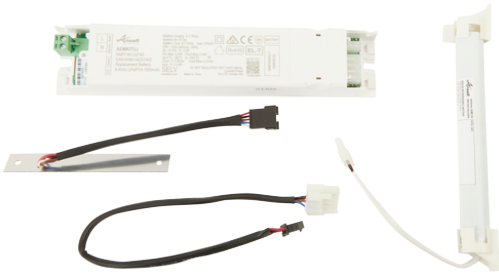

# Lithium Emergency Conversion Kit

Lithium Emergency Conversion Kit

Code: AEMKIT/LI

### GENERAL INFORMATION

Wattage	2W
Lumens Delivered	296lm
Beam Angle	120
Input	220-240V
Operating Temp	5°C - 40°C
Product Weight without Packaging	0.255

### TECHNICAL INFORMATION

Light Source	LED
Colour / Finish	White
IP Rating	IP20
Class Protection	2
Internal / External	Internal
CE Mark	Yes
Height	27 mm

---

**Category** Battens and Weatherproofs

---

**Specification** Performance