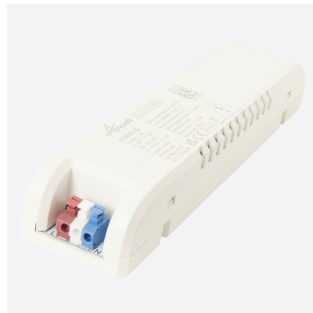

# Integral Lithium Self-Test

Category	Battens and Weatherproofs
Specification	Performance

Integral Lithium Self-Test  
Code: AEMINLED

## PRODUCT FEATURES

- Emergency Accessory

GENERAL INFORMATION	
Wattage	2W
Lumens Delivered	286lm
Beam Angle	120
CCT	6000K
Input	220/240V
Operating Temp	5°C - 55°C
Product Weight without Packaging	0.244

TECHNICAL INFORMATION	
Light Source	LED
Colour / Finish	White
IP Rating	IP20
Class Protection	1
Internal / External	Internal
CE Mark	Yes
Height	32 mm