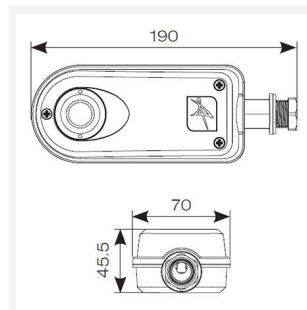

IP65 Emergency Bolt-On

Category	Emergency
Specification	Performance

IP65 Emergency Bolt-On
Code: AEMBLEMED

- IP65 Bolt on emergency allows you to add emergency lighting at any time.
- LiFePO4 Lithium battery provides improved energy consumption, product reliability and lifetime
- Tri-colour LED shows green for healthy running condition, red/flashing for fault conditions and white for emergency operation
- Easy to install to any non-corrosive or batten via M20 gland
- Self-test switchable
- Supplied with open area and escape route interchangeable lenses

GENERAL INFORMATION

Wattage	2W
Lumens Delivered	248lm(OA) / 248lm(ER)
Beam Angle	120
CCT	6500K
Input	220-240V
Operating Temp	5°C - 40°C
Product Weight without Packaging	0.268

TECHNICAL INFORMATION

Light Source	LED
Colour / Finish	White
IP Rating	IP65
Class Protection	2
Internal / External	Internal
Warranty (Years)	5
CE Mark	Yes
Height	45.5 mm