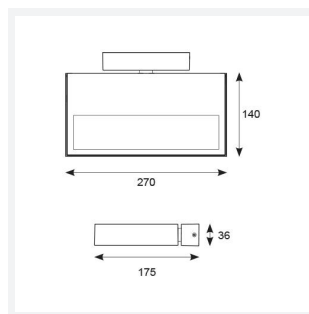

PRODUCT FEATURES

- Dual purpose design allows installation in either an uplight or downlight orientation suitable for education, commercial and hospitality applications
- Adjustable tilttable installation bracket
- Triac dimmable as standard

GENERAL INFORMATION

Wattage	33W
Lumens Delivered	2100lm
Lm/W	64lm/W
Beam Angle	50/80
CRI	90
CCT	3000K
Input	220/240V
Operating Temp	-20°C - 25°C
SDCM	5
UGR	24
Product Weight without Packaging	1.303 kg

TECHNICAL INFORMATION

Light Source	LED
Colour / Finish	White
IP Rating	IP20
Class Protection	1
Internal / External	Internal
Surface / Recessed / Suspended	Wall
Lumen Depreciation	L70 50,000h
Warranty (Years)	5
CE Mark	Yes
Height	36 mm