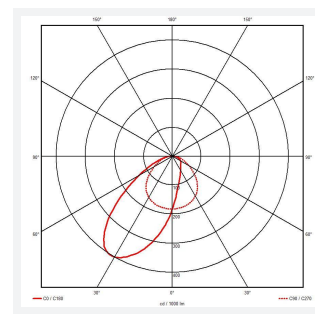

PRODUCT FEATURES

- Dual purpose design allows installation in either an uplight or downlight orientation suitable for education, commercial and hospitality applications
- Adjustable tilttable installation bracket
- Triac dimmable as standard

GENERAL INFORMATION

Wattage	33W
Lumens Delivered	2100lm
Lm/W	64lm/W
Beam Angle	50/80
CRI	90
CCT	3000K
Input	220/240V
Operating Temp	-20°C - 25°C
SDCM	5
UGR	24
Product Weight without Packaging	1.303 kg

TECHNICAL INFORMATION

Light Source	LED
Colour / Finish	White
IP Rating	IP20
Class Protection	1
Internal / External	Internal
Surface / Recessed / Suspended	Wall
Lumen Depreciation	L70 50,000h
Warranty (Years)	5
CE Mark	Yes
Height	36 mm