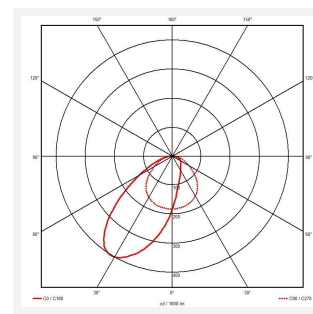

Elite

Elite Wall Light Cool White
Code: AELLED/WL/CW

Category	Wall Lights
Application	Education, Hospitality, Residential, Retail
Specification	Architectural

PRODUCT FEATURES

- Dual purpose design allows installation in either an uplight or downlight orientation suitable for education, commercial and hospitality applications
- Adjustable tilttable installation bracket
- Triac dimmable as standard

GENERAL INFORMATION

Wattage	33W
Lumens Delivered	2500lm
Lm/W	77lm/W
Beam Angle	50/80
CRI	90
CCT	4000K
Input	220/240V
Operating Temp	-20°C - 25°C
SDCM	5
UGR	25
Product Weight without Packaging	1.303 kg

TECHNICAL INFORMATION

Light Source	LED
Colour / Finish	White
IP Rating	IP20
Class Protection	1
Internal / External	Internal
Surface / Recessed / Suspended	Wall
Lumen Depreciation	L70 50,000h
Warranty (Years)	5
CE Mark	Yes
Height	36 mm