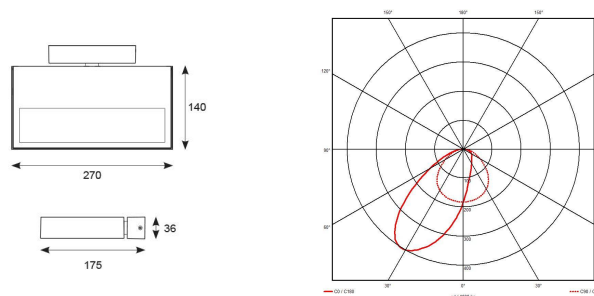

Elite

Elite Wall Light Cool White
Code: AELLED/WL/CW

Category	Wall Lights
Application	Education, Hospitality, Residential, Retail
Specification	Architectural

- Dual purpose design allows installation in either an uplight or downlight orientation suitable for education, commercial and hospitality applications
- Adjustable tilttable installation bracket
- Triac dimmable as standard

GENERAL INFORMATION	
Wattage	33W
Lumens Delivered	2500lm
Lm/W	77lm/W
Beam Angle	50/80
CRI	90
CCT	4000K
Input	220-240V
Operating Temp	-20°C - 25°C
SDCM	5
UGR	25
Product Weight without Packaging	1.303 kg

TECHNICAL INFORMATION	
Light Source	LED
Colour / Finish	White
IP Rating	IP20
Class Protection	1
Internal / External	Internal
Surface / Recessed / Suspended	Wall
Lumen Depreciation	L70 50,000h
Warranty (Years)	5
CE Mark	Yes
Height	36 mm