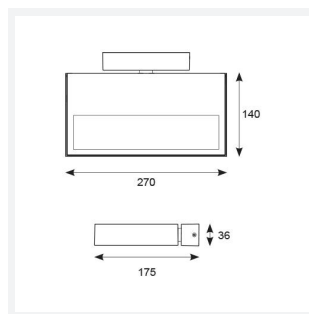

Elite

Elite Wall Light Cool White
Code: AELLED/WL/CW

Category	Wall Lights
Application	Education, Hospitality, Residential, Retail
Specification	Architectural

PRODUCT FEATURES

- Dual purpose design allows installation in either an uplight or downlight orientation suitable for education, commercial and hospitality applications
- Adjustable tilttable installation bracket
- Triac dimmable as standard

GENERAL INFORMATION

Wattage	33W
Lumens Delivered	2500lm
Lm/W	77lm/W
Beam Angle	50/80
CRI	90
CCT	4000K
Input	220/240V
Operating Temp	-20°C - 25°C
SDCM	5
UGR	25
Product Weight without Packaging	1.303 kg

TECHNICAL INFORMATION

Light Source	LED
Colour / Finish	White
IP Rating	IP20
Class Protection	1
Internal / External	Internal
Surface / Recessed / Suspended	Wall
Lumen Depreciation	L70 50,000h
Warranty (Years)	5
CE Mark	Yes
Height	36 mm