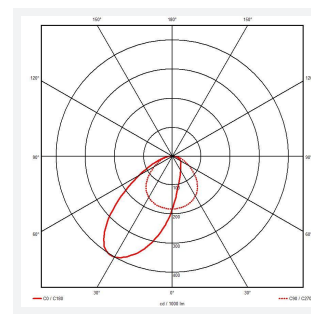

Elite

Elite Wall Light 2CCT

Code: AELI/1

Category	Wall Lights
Application	Education, Hospitality, Residential, Retail
Specification	Architectural

- Dual purpose design allows installation in either an uplight or downlight orientation suitable for education, commercial and hospitality applications
- CCT selectable between 3000K and 4000K
- Adjustable installation bracket
- Triac dimmable as standard

GENERAL INFORMATION

Wattage	25
Lumens Delivered	2400lm (4000K)
Lm/W	95lm/W (4000K)
Beam Angle	50/80
CRI	90
CCT	3000K/4000K
Input	220-240V
Operating Temp	-20°C - 25°C
SDCM	3
UGR	25
Energy efficiency class	D
Product Weight without Packaging	1.303 kg

TECHNICAL INFORMATION

Light Source	LED
Colour / Finish	White
IP Rating	IP20
Class Protection	1
Internal / External	Internal
Surface / Recessed / Suspended	Wall
Warranty (Years)	5
CE Mark	Yes
Height	36 mm