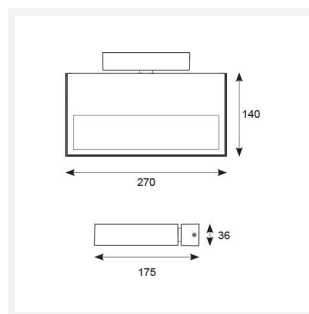

Elite

Elite Wall Light 2CCT

Code: AELI/1

Category	Wall Lights
Application	Education, Hospitality, Residential, Retail
Specification	Architectural

- Dual purpose design allows installation in either an uplight or downlight orientation suitable for education, commercial and hospitality applications
- CCT selectable between 3000K and 4000K
- Adjustable installation bracket
- Triac dimmable as standard

GENERAL INFORMATION

Wattage	25
Lumens Delivered	2400lm (4000K)
Lm/W	95lm/W (4000K)
Beam Angle	50/80
CRI	90
CCT	3000K/4000K
Input	220-240V
Operating Temp	-20°C - 25°C
SDCM	3
UGR	25
Energy efficiency class	D
Product Weight without Packaging	1.303 kg

TECHNICAL INFORMATION

Light Source	LED
Colour / Finish	White
IP Rating	IP20
Class Protection	1
Internal / External	Internal
Surface / Recessed / Suspended	Wall
Warranty (Years)	5
CE Mark	Yes
Height	36 mm