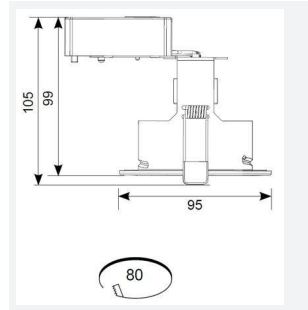

# Edge GU10 Fire Rated Gimbal

Edge GU10 Fire Rated Gimbal Satin Chrome  
Code: AEFRG/SC

Category	Downlights
Application	Hospitality, Residential, Retail
Specification	Architectural

GENERAL INFORMATION	
Wattage	50W
Input	220/240V
Operating Temp	0°C - 25°C
Cut-Out Size	80mm
Product Weight without Packaging	0.174 kg

TECHNICAL INFORMATION	
Light Source	GU10
Colour / Finish	Satin Chrome
Fire Rated	Yes
IP Rating	IP20
Class Protection	1
Internal / External	Internal
Surface / Recessed / Suspended	Recessed
Warranty (Years)	5
CE Mark	Yes
Diameter	95 mm
Height	108 mm
Accessories	AEFRISG