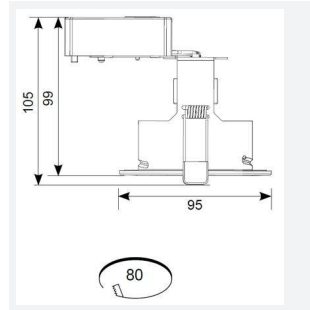

Edge GU10 Fire Rated Gimbal

Edge GU10 Fire Rated Gimbal Satin Chrome
Code: AEFRG/SC

Category	Downlights
Application	Hospitality, Residential, Retail
Specification	Architectural

PRODUCT FEATURES

- Compact Fire Rated downlight for shallow ceiling voids suitable for residential and hospitality applications (product supplied less lamp)
- Push fit terminals for fast loop-in, loop-out wiring
- Ultra-slim bezel profile
- Protective sheathing spring clips for ceiling protection and ease of installation
- Twistlock lamp retaining ring for ease of lamp replacement
- Option to add Bluetooth and WiFi enabled smart WIZ GU10 lamp

GENERAL INFORMATION

Wattage	50W
Input	220-240V
Operating Temp	0°C - 25°C
Cut-Out Size	80mm
Product Weight without Packaging	0.174 kg

TECHNICAL INFORMATION

Light Source	GU10
Colour / Finish	Satin Chrome
Fire Rated	Yes
IP Rating	IP20
Class Protection	1
Internal / External	Internal
Surface / Recessed / Suspended	Recessed
Warranty (Years)	5
CE Mark	Yes
Diameter	90 mm
Height	105 mm
Accessories	AEFRISG