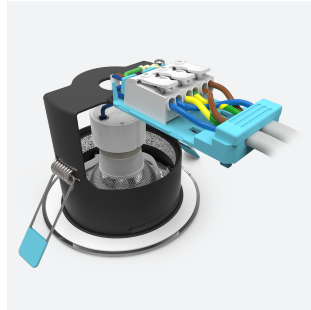

# Edge GU10 Fire Rated Gimbal

Edge GU10 Fire Rated Gimbal Satin Chrome  
Code: AEFRG/SC

Category	Downlights
Application	Hospitality, Residential, Retail
Specification	Architectural

## PRODUCT FEATURES

- Compact Fire Rated downlight for shallow ceiling voids suitable for residential and hospitality applications (product supplied less lamp)
- Protective sheathing spring clips for ceiling protection and ease of installation
- Twistlock lamp retaining ring for ease of lamp replacement
- Option to add Bluetooth and WiFi enabled smart WiZ GU10 lamp
- Suitable for standard GU10 halogen or LED lamps
- Push fit terminals for fast loop-in, loop-out wiring
- Ultra-slim bezel profile

GENERAL INFORMATION	
Wattage	50W
Input	220/240V
Operating Temp	0°C - 25°C
Cut-Out Size	80mm
Product Weight without Packaging	0.174 kg

TECHNICAL INFORMATION	
Light Source	GU10
Colour / Finish	Satin Chrome
Fire Rated	Yes
IP Rating	IP20
Class Protection	1
Internal / External	Internal
Surface / Recessed / Suspended	Recessed
Warranty (Years)	5
CE Mark	Yes
Diameter	95 mm
Height	108 mm
Accessories	AEFRISG