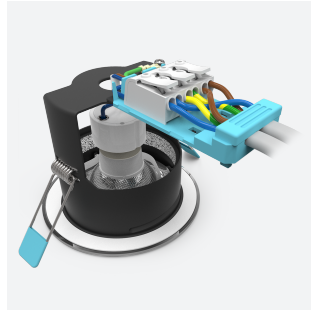

Edge GU10 Fire Rated Gimbal

Edge GU10 Fire Rated Gimbal Satin Chrome
Code: AEFRG/SC

Category	Downlights
Application	Hospitality, Residential, Retail
Specification	Architectural

PRODUCT FEATURES

- Compact Fire Rated downlight for shallow ceiling voids suitable for residential and hospitality applications (product supplied less lamp)
- Push fit terminals for fast loop-in, loop-out wiring
- Ultra-slim bezel profile
- Protective sheathing spring clips for ceiling protection and ease of installation
- Twistlock lamp retaining ring for ease of lamp replacement
- Option to add Bluetooth and WiFi enabled smart WIZ GU10 lamp

GENERAL INFORMATION

Wattage	50W
Input	220-240V
Operating Temp	0°C - 25°C
Cut-Out Size	80mm
Product Weight without Packaging	0.174 kg

TECHNICAL INFORMATION

Light Source	GU10
Colour / Finish	Satin Chrome
Fire Rated	Yes
IP Rating	IP20
Class Protection	1
Internal / External	Internal
Surface / Recessed / Suspended	Recessed
Warranty (Years)	5
CE Mark	Yes
Diameter	90 mm
Height	105 mm
Accessories	AEFRISG