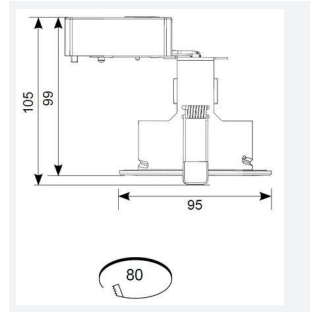

Edge GU10 Fire Rated Gimbal

Edge GU10 Fire Rated Gimbal Satin Chrome
Code: AEFRG/SC

Category	Downlights
Application	Hospitality, Residential, Retail
Specification	Architectural

PRODUCT FEATURES

- Compact Fire Rated downlight for shallow ceiling voids suitable for residential and hospitality applications (product supplied less lamp)
- Push fit terminals for fast loop-in, loop-out wiring
- Ultra-slim bezel profile
- Protective sheathing spring clips for ceiling protection and ease of installation
- Twistlock lamp retaining ring for ease of lamp replacement
- Option to add Bluetooth and WiFi enabled smart WIZ GU10 lamp

GENERAL INFORMATION	
Wattage	50W
Input	220-240V
Operating Temp	0°C - 25°C
Cut-Out Size	80mm
Product Weight without Packaging	0.174 kg

TECHNICAL INFORMATION	
Light Source	GU10
Colour / Finish	Satin Chrome
Fire Rated	Yes
IP Rating	IP20
Class Protection	1
Internal / External	Internal
Surface / Recessed / Suspended	Recessed
Warranty (Years)	5
CE Mark	Yes
Diameter	95 mm
Height	108 mm
Accessories	AEFRISG