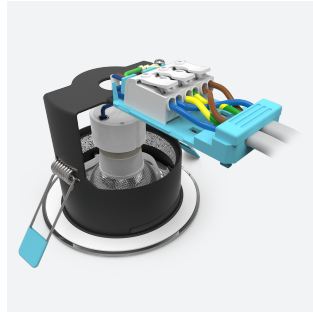

Edge GU10 Fire Rated Gimbal

Edge GU10 Fire Rated Gimbal Satin Chrome
Code: AEFRG/SC

Category	Downlights
Application	Hospitality, Residential, Retail
Specification	Architectural

PRODUCT FEATURES

- Compact Fire Rated downlight for shallow ceiling voids suitable for residential and hospitality applications (product supplied less lamp)
- Push fit terminals for fast loop-in, loop-out wiring
- Ultra-slim bezel profile
- Protective sheathing spring clips for ceiling protection and ease of installation
- Twistlock lamp retaining ring for ease of lamp replacement
- Option to add Bluetooth and WiFi enabled smart WIZ GU10 lamp

GENERAL INFORMATION	
Wattage	50W
Input	220-240V
Operating Temp	0°C - 25°C
Cut-Out Size	80mm
Product Weight without Packaging	0.174 kg

TECHNICAL INFORMATION	
Light Source	GU10
Colour / Finish	Satin Chrome
Fire Rated	Yes
IP Rating	IP20
Class Protection	1
Internal / External	Internal
Surface / Recessed / Suspended	Recessed
Warranty (Years)	5
CE Mark	Yes
Diameter	95 mm
Height	108 mm
Accessories	AEFRISG