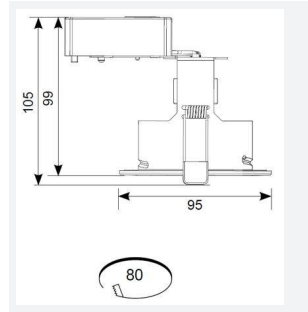

Edge GU10 Fire Rated Gimbal

Edge GU10 Fire Rated Gimbal Matt White
Code: AEFRG/MW

Category	Downlights
Application	Hospitality, Residential, Retail
Specification	Architectural

PRODUCT FEATURES

- Compact Fire Rated downlight for shallow ceiling voids suitable for residential and hospitality applications (product supplied less lamp)
- Push fit terminals for fast loop-in, loop-out wiring
- Ultra-slim bezel profile
- Protective sheathing spring clips for ceiling protection and ease of installation
- Twistlock lamp retaining ring for ease of lamp replacement
- Option to add Bluetooth and WiFi enabled smart WIZ GU10 lamp

GENERAL INFORMATION

Wattage	50W
Input	220-240V
Operating Temp	0°C - 25°C
Cut-Out Size	80mm
Product Weight without Packaging	0.174 kg

TECHNICAL INFORMATION

Light Source	GU10
Colour / Finish	Matt White
Fire Rated	Yes
IP Rating	IP20
Class Protection	1
Internal / External	Internal
Surface / Recessed / Suspended	Recessed
Warranty (Years)	5
CE Mark	Yes
Diameter	90 mm
Height	105 mm
Accessories	AEFRISG