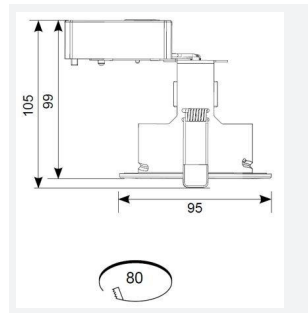

# Edge GU10 Fire Rated Gimbal

Edge GU10 Fire Rated Gimbal Matt White  
Code: AEFRG/MW

Category	Downlights
Application	Hospitality, Residential, Retail
Specification	Architectural

GENERAL INFORMATION	
Wattage	50W
Input	220/240V
Operating Temp	0°C - 25°C
Cut-Out Size	80mm
Product Weight without Packaging	0.174 kg

TECHNICAL INFORMATION	
Light Source	GU10
Colour / Finish	Matt White
Fire Rated	Yes
IP Rating	IP20
Class Protection	1
Internal / External	Internal
Surface / Recessed / Suspended	Recessed
Warranty (Years)	5
CE Mark	Yes
Diameter	95 mm
Height	108 mm
Accessories	AEFRISG