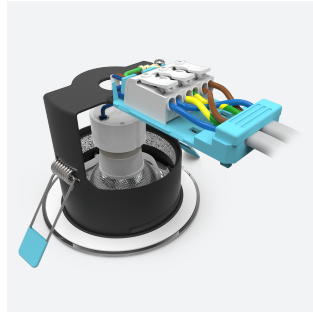

Edge GU10 Fire Rated Gimbal

Edge GU10 Fire Rated Gimbal Matt White
Code: AEFRG/MW

Category	Downlights
Application	Hospitality, Residential, Retail
Specification	Architectural

PRODUCT FEATURES

- Compact Fire Rated downlight for shallow ceiling voids suitable for residential and hospitality applications (product supplied less lamp)
- Push fit terminals for fast loop-in, loop-out wiring
- Ultra-slim bezel profile
- Protective sheathing spring clips for ceiling protection and ease of installation
- Twistlock lamp retaining ring for ease of lamp replacement
- Option to add Bluetooth and WiFi enabled smart WIZ GU10 lamp

GENERAL INFORMATION

Wattage	50W
Input	220-240V
Operating Temp	0°C - 25°C
Cut-Out Size	80mm
Product Weight without Packaging	0.174 kg

TECHNICAL INFORMATION

Light Source	GU10
Colour / Finish	Matt White
Fire Rated	Yes
IP Rating	IP20
Class Protection	1
Internal / External	Internal
Surface / Recessed / Suspended	Recessed
Warranty (Years)	5
CE Mark	Yes
Diameter	95 mm
Height	108 mm
Accessories	AEFRISG