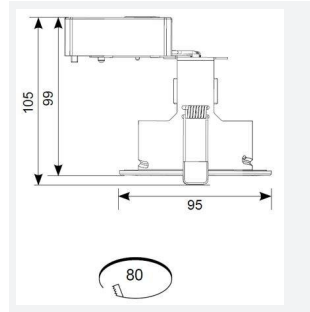

Edge GU10 Fire Rated Gimbal

Edge GU10 Fire Rated Gimbal Matt White
Code: AEFRG/MW

Category	Downlights
Application	Hospitality, Residential, Retail
Specification	Architectural

PRODUCT FEATURES

- Compact Fire Rated downlight for shallow ceiling voids suitable for residential and hospitality applications (product supplied less lamp)
- Push fit terminals for fast loop-in, loop-out wiring
- Ultra-slim bezel profile
- Protective sheathing spring clips for ceiling protection and ease of installation
- Twistlock lamp retaining ring for ease of lamp replacement
- Option to add Bluetooth and WiFi enabled smart WIZ GU10 lamp

GENERAL INFORMATION

Wattage	50W
Input	220-240V
Operating Temp	0°C - 25°C
Cut-Out Size	80mm
Product Weight without Packaging	0.174 kg

TECHNICAL INFORMATION

Light Source	GU10
Colour / Finish	Matt White
Fire Rated	Yes
IP Rating	IP20
Class Protection	1
Internal / External	Internal
Surface / Recessed / Suspended	Recessed
Warranty (Years)	5
CE Mark	Yes
Diameter	95 mm
Height	108 mm
Accessories	AEFRISG