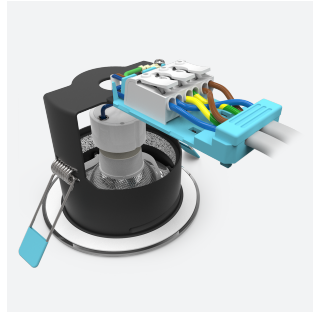

Edge GU10 Fire Rated Gimbal

Edge GU10 Fire Rated Gimbal Matt White
Code: AEFRG/MW

Category	Downlights
Application	Hospitality, Residential, Retail
Specification	Architectural

PRODUCT FEATURES

- Compact Fire Rated downlight for shallow ceiling voids suitable for residential and hospitality applications (product supplied less lamp)
- Push fit terminals for fast loop-in, loop-out wiring
- Ultra-slim bezel profile
- Protective sheathing spring clips for ceiling protection and ease of installation
- Twistlock lamp retaining ring for ease of lamp replacement
- Option to add Bluetooth and WiFi enabled smart WIZ GU10 lamp

GENERAL INFORMATION

Wattage	50W
Input	220-240V
Operating Temp	0°C - 25°C
Cut-Out Size	80mm
Product Weight without Packaging	0.174 kg

TECHNICAL INFORMATION

Light Source	GU10
Colour / Finish	Matt White
Fire Rated	Yes
IP Rating	IP20
Class Protection	1
Internal / External	Internal
Surface / Recessed / Suspended	Recessed
Warranty (Years)	5
CE Mark	Yes
Diameter	90 mm
Height	105 mm
Accessories	AEFRISG