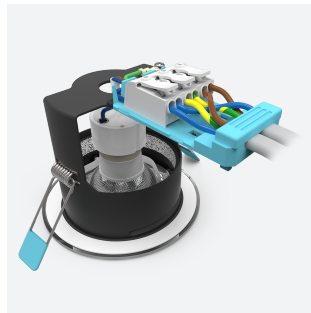

# Edge GU10 Fire Rated Gimbal

Edge GU10 Fire Rated Gimbal Matt White  
Code: AEFRG/MW

Category	Downlights
Application	Hospitality, Residential, Retail
Specification	Architectural

## PRODUCT FEATURES

- Compact Fire Rated downlight for shallow ceiling voids suitable for residential and hospitality applications (product supplied less lamp)
- Protective sheathing spring clips for ceiling protection and ease of installation
- Twistlock lamp retaining ring for ease of lamp replacement
- Option to add Bluetooth and WiFi enabled smart WiZ GU10 lamp
- Suitable for standard GU10 halogen or LED lamps
- Push fit terminals for fast loop-in, loop-out wiring
- Ultra-slim bezel profile

GENERAL INFORMATION	
Wattage	50W
Input	220/240V
Operating Temp	0°C - 25°C
Cut-Out Size	80mm
Product Weight without Packaging	0.174 kg

TECHNICAL INFORMATION	
Light Source	GU10
Colour / Finish	Matt White
Fire Rated	Yes
IP Rating	IP20
Class Protection	1
Internal / External	Internal
Surface / Recessed / Suspended	Recessed
Warranty (Years)	5
CE Mark	Yes
Diameter	95 mm
Height	108 mm
Accessories	AEFRISG