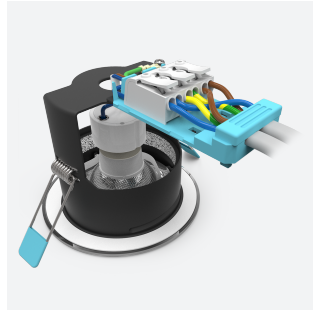

Edge GU10 Fire Rated Gimbal

Edge GU10 Fire Rated Gimbal Chrome
Code: AEFRG/CH

Category	Downlights
Application	Hospitality, Residential, Retail
Specification	Architectural

PRODUCT FEATURES

- Compact Fire Rated downlight for shallow ceiling voids suitable for residential and hospitality applications (product supplied less lamp)
- Push fit terminals for fast loop-in, loop-out wiring
- Ultra-slim bezel profile
- Protective sheathing spring clips for ceiling protection and ease of installation
- Twistlock lamp retaining ring for ease of lamp replacement
- Option to add Bluetooth and WiFi enabled smart WIZ GU10 lamp

GENERAL INFORMATION	
Wattage	50W
Input	220-240V
Operating Temp	0°C - 25°C
Cut-Out Size	80mm
Product Weight without Packaging	0.174 kg

TECHNICAL INFORMATION	
Light Source	GU10
Colour / Finish	Chrome
Fire Rated	Yes
IP Rating	IP20
Class Protection	1
Internal / External	Internal
Surface / Recessed / Suspended	Recessed
Warranty (Years)	5
CE Mark	Yes
Diameter	95 mm
Height	108 mm
Accessories	AEFRISG