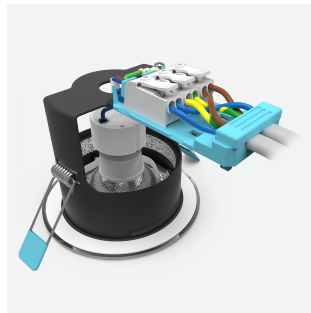

Edge GU10 Fire Rated Gimbal

Edge GU10 Fire Rated Gimbal Chrome
Code: AEFRG/CH

Category	Downlights
Application	Hospitality, Residential, Retail
Specification	Architectural

PRODUCT FEATURES

- Compact Fire Rated downlight for shallow ceiling voids suitable for residential and hospitality applications (product supplied less lamp)
- Protective sheathing spring clips for ceiling protection and ease of installation
- Twistlock lamp retaining ring for ease of lamp replacement
- Option to add Bluetooth and WiFi enabled smart WiZ GU10 lamp
- Suitable for standard GU10 halogen or LED lamps
- Push fit terminals for fast loop-in, loop-out wiring
- Ultra-slim bezel profile

GENERAL INFORMATION	
Wattage	50W
Input	220/240V
Operating Temp	0°C - 25°C
Cut-Out Size	80mm
Product Weight without Packaging	0.174 kg

TECHNICAL INFORMATION	
Light Source	GU10
Colour / Finish	Chrome
Fire Rated	Yes
IP Rating	IP20
Class Protection	1
Internal / External	Internal
Surface / Recessed / Suspended	Recessed
Warranty (Years)	5
CE Mark	Yes
Diameter	95 mm
Height	108 mm
Accessories	AEFRISG