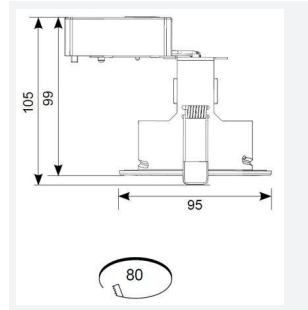

Edge GU10 Fire Rated Gimbal

Edge GU10 Fire Rated Gimbal Chrome
Code: AEFRG/CH

Category	Downlights
Application	Hospitality, Residential, Retail
Specification	Architectural

PRODUCT FEATURES

- Compact Fire Rated downlight for shallow ceiling voids suitable for residential and hospitality applications (product supplied less lamp)
- Push fit terminals for fast loop-in, loop-out wiring
- Ultra-slim bezel profile
- Protective sheathing spring clips for ceiling protection and ease of installation
- Twistlock lamp retaining ring for ease of lamp replacement
- Option to add Bluetooth and WiFi enabled smart WIZ GU10 lamp

GENERAL INFORMATION

Wattage	50W
Input	220-240V
Operating Temp	0°C - 25°C
Cut-Out Size	80mm
Product Weight without Packaging	0.174 kg

TECHNICAL INFORMATION

Light Source	GU10
Colour / Finish	Chrome
Fire Rated	Yes
IP Rating	IP20
Class Protection	1
Internal / External	Internal
Surface / Recessed / Suspended	Recessed
Warranty (Years)	5
CE Mark	Yes
Diameter	90 mm
Height	105 mm
Accessories	AEFRISG