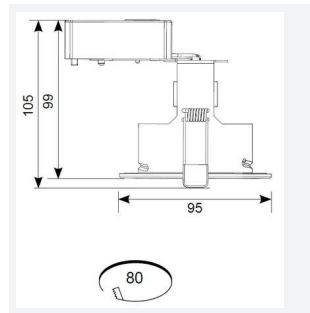

Edge GU10 Fire Rated Gimbal

Edge GU10 Fire Rated Gimbal Chrome
Code: AEFRG/CH

Category	Downlights
Application	Hospitality, Residential, Retail
Specification	Architectural

PRODUCT FEATURES

- Compact Fire Rated downlight for shallow ceiling voids suitable for residential and hospitality applications (product supplied less lamp)
- Protective sheathing spring clips for ceiling protection and ease of installation
- Twistlock lamp retaining ring for ease of lamp replacement
- Option to add Bluetooth and WiFi enabled smart WiZ GU10 lamp
- Suitable for standard GU10 halogen or LED lamps
- Push fit terminals for fast loop-in, loop-out wiring
- Ultra-slim bezel profile

GENERAL INFORMATION	
Wattage	50W
Input	220/240V
Operating Temp	0°C - 25°C
Cut-Out Size	80mm
Product Weight without Packaging	0.174 kg

TECHNICAL INFORMATION	
Light Source	GU10
Colour / Finish	Chrome
Fire Rated	Yes
IP Rating	IP20
Class Protection	1
Internal / External	Internal
Surface / Recessed / Suspended	Recessed
Warranty (Years)	5
CE Mark	Yes
Diameter	95 mm
Height	108 mm
Accessories	AEFRISG