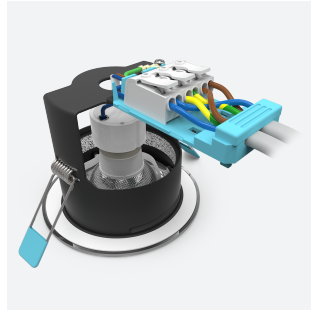

Edge GU10 Fire Rated Gimbal

Edge GU10 Fire Rated Gimbal Chrome
Code: AEFRG/CH

Category	Downlights
Application	Hospitality, Residential, Retail
Specification	Architectural

PRODUCT FEATURES

- Compact Fire Rated downlight for shallow ceiling voids suitable for residential and hospitality applications (product supplied less lamp)
- Push fit terminals for fast loop-in, loop-out wiring
- Ultra-slim bezel profile
- Protective sheathing spring clips for ceiling protection and ease of installation
- Twistlock lamp retaining ring for ease of lamp replacement
- Option to add Bluetooth and WiFi enabled smart WIZ GU10 lamp

GENERAL INFORMATION

Wattage	50W
Input	220-240V
Operating Temp	0°C - 25°C
Cut-Out Size	80mm
Product Weight without Packaging	0.174 kg

TECHNICAL INFORMATION

Light Source	GU10
Colour / Finish	Chrome
Fire Rated	Yes
IP Rating	IP20
Class Protection	1
Internal / External	Internal
Surface / Recessed / Suspended	Recessed
Warranty (Years)	5
CE Mark	Yes
Diameter	90 mm
Height	105 mm
Accessories	AEFRISG