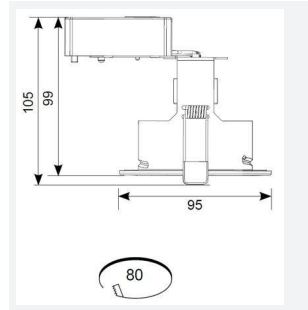

Edge GU10 Fire Rated Gimbal

Edge GU10 Fire Rated Gimbal Chrome
Code: AEFRG/CH

Category	Downlights
Application	Hospitality, Residential, Retail
Specification	Architectural

PRODUCT FEATURES

- Compact Fire Rated downlight for shallow ceiling voids suitable for residential and hospitality applications (product supplied less lamp)
- Push fit terminals for fast loop-in, loop-out wiring
- Ultra-slim bezel profile
- Protective sheathing spring clips for ceiling protection and ease of installation
- Twistlock lamp retaining ring for ease of lamp replacement
- Option to add Bluetooth and WiFi enabled smart WIZ GU10 lamp

GENERAL INFORMATION	
Wattage	50W
Input	220-240V
Operating Temp	0°C - 25°C
Cut-Out Size	80mm
Product Weight without Packaging	0.174 kg

TECHNICAL INFORMATION	
Light Source	GU10
Colour / Finish	Chrome
Fire Rated	Yes
IP Rating	IP20
Class Protection	1
Internal / External	Internal
Surface / Recessed / Suspended	Recessed
Warranty (Years)	5
CE Mark	Yes
Diameter	95 mm
Height	108 mm
Accessories	AEFRISG