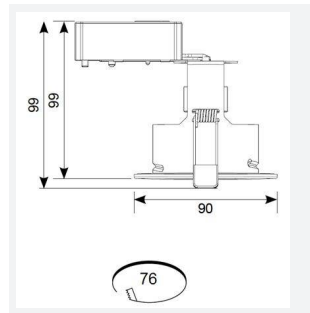

Edge GU10 Fire Rated

Edge GU10 Fire Rated Downlight Satin Chrome
Code: AEFRD/SC

Category	Downlights
Application	Hospitality, Residential, Retail
Specification	Architectural

PRODUCT FEATURES

- Compact Fire Rated downlight for shallow ceiling voids suitable for residential and hospitality applications (product supplied less lamp)
- Protective sheathing spring clips for ease of installation and ceiling protection
- Twistlock lamp retaining ring for ease of lamp replacement
- Option to add Bluetooth and WiFi enabled smart WiZ GU10 lamp
- Suitable for standard GU10 halogen or LED lamps
- Push fit terminals for fast loop-in, loop-out wiring
- Ultra-slim bezel profile

GENERAL INFORMATION	
Wattage	50W
Input	220/240V
Operating Temp	0°C - 25°C
Cut-Out Size	76mm
Product Weight without Packaging	0.176 kg

TECHNICAL INFORMATION	
Light Source	GU10
Colour / Finish	Satin Chrome
Fire Rated	Yes
IP Rating	IP20
Class Protection	1
Internal / External	Internal
Surface / Recessed / Suspended	Recessed
Warranty (Years)	5
CE Mark	Yes
Diameter	90 mm
Height	108 mm
Accessories	AEFRISD