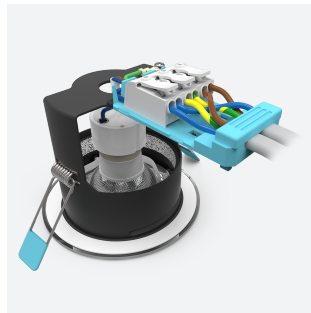

Edge GU10 Fire Rated

Edge GU10 Fire Rated Downlight Satin Chrome
Code: AEFRD/SC

Category	Downlights
Application	Hospitality, Residential, Retail
Specification	Architectural

PRODUCT FEATURES

- Compact Fire Rated downlight for shallow ceiling voids suitable for residential and hospitality applications (product supplied less lamp)
- Push fit terminals for fast loop-in, loop-out wiring
- Ultra-slim bezel profile
- Protective sheathing spring clips for ease of installation and ceiling protection
- Twistlock lamp retaining ring for ease of lamp replacement
- Option to add Bluetooth and WiFi enabled smart WIZ GU10 lamp

GENERAL INFORMATION	
Wattage	50W
Input	220-240V
Operating Temp	0°C - 25°C
Cut-Out Size	76mm
Product Weight without Packaging	0.176 kg

TECHNICAL INFORMATION	
Light Source	GU10
Colour / Finish	Satin Chrome
Fire Rated	Yes
IP Rating	IP20
Class Protection	1
Internal / External	Internal
Surface / Recessed / Suspended	Recessed
Warranty (Years)	5
CE Mark	Yes
Diameter	90 mm
Height	105 mm
Accessories	AEFRISD