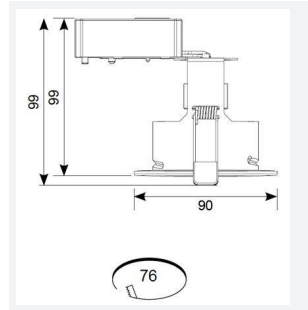

Edge GU10 Fire Rated

Edge GU10 Fire Rated Downlight Satin Chrome
Code: AEFRD/SC

Category	Downlights
Application	Hospitality, Residential, Retail
Specification	Architectural

PRODUCT FEATURES

- Compact Fire Rated downlight for shallow ceiling voids suitable for residential and hospitality applications (product supplied less lamp)
- Push fit terminals for fast loop-in, loop-out wiring
- Ultra-slim bezel profile
- Protective sheathing spring clips for ease of installation and ceiling protection
- Twistlock lamp retaining ring for ease of lamp replacement
- Option to add Bluetooth and WiFi enabled smart WIZ GU10 lamp

GENERAL INFORMATION	
Wattage	50W
Input	220-240V
Operating Temp	0°C - 25°C
Cut-Out Size	76mm
Product Weight without Packaging	0.176 kg

TECHNICAL INFORMATION	
Light Source	GU10
Colour / Finish	Satin Chrome
Fire Rated	Yes
IP Rating	IP20
Class Protection	1
Internal / External	Internal
Surface / Recessed / Suspended	Recessed
Warranty (Years)	5
CE Mark	Yes
Diameter	90 mm
Height	105 mm
Accessories	AEFRISD