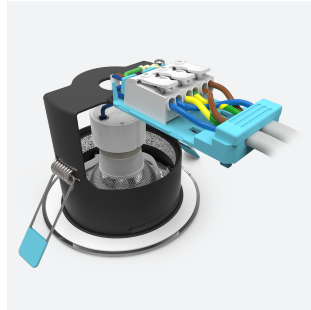

Edge GU10 Fire Rated

Edge GU10 Fire Rated Downlight Satin Chrome
Code: AEFRD/SC

Category	Downlights
Application	Hospitality, Residential, Retail
Specification	Architectural

PRODUCT FEATURES

- Compact Fire Rated downlight for shallow ceiling voids suitable for residential and hospitality applications (product supplied less lamp)
- Push fit terminals for fast loop-in, loop-out wiring
- Ultra-slim bezel profile
- Protective sheathing spring clips for ease of installation and ceiling protection
- Twistlock lamp retaining ring for ease of lamp replacement
- Option to add Bluetooth and WiFi enabled smart WIZ GU10 lamp

GENERAL INFORMATION	
Wattage	50W
Input	220-240V
Operating Temp	0°C - 25°C
Cut-Out Size	76mm
Product Weight without Packaging	0.176 kg

TECHNICAL INFORMATION	
Light Source	GU10
Colour / Finish	Satin Chrome
Fire Rated	Yes
IP Rating	IP20
Class Protection	1
Internal / External	Internal
Surface / Recessed / Suspended	Recessed
Warranty (Years)	5
CE Mark	Yes
Diameter	90 mm
Height	105 mm
Accessories	AEFRISD