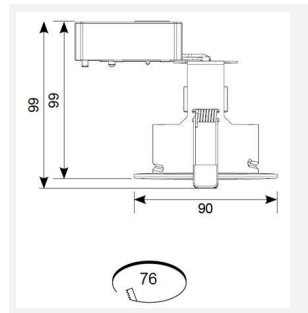

Edge GU10 Fire Rated

Edge GU10 Fire Rated Downlight Satin Chrome
Code: AEFRD/SC

Category	Downlights
Application	Hospitality, Residential, Retail
Specification	Architectural

PRODUCT FEATURES

- Compact Fire Rated downlight for shallow ceiling voids suitable for residential and hospitality applications (product supplied less lamp)
- Push fit terminals for fast loop-in, loop-out wiring
- Ultra-slim bezel profile
- Protective sheathing spring clips for ease of installation and ceiling protection
- Twistlock lamp retaining ring for ease of lamp replacement
- Option to add Bluetooth and WiFi enabled smart WIZ GU10 lamp

GENERAL INFORMATION	
Wattage	50W
Input	220-240V
Operating Temp	0°C - 25°C
Cut-Out Size	76mm
Product Weight without Packaging	0.176 kg

TECHNICAL INFORMATION	
Light Source	GU10
Colour / Finish	Satin Chrome
Fire Rated	Yes
IP Rating	IP20
Class Protection	1
Internal / External	Internal
Surface / Recessed / Suspended	Recessed
Warranty (Years)	5
CE Mark	Yes
Diameter	90 mm
Height	105 mm
Accessories	AEFRISD