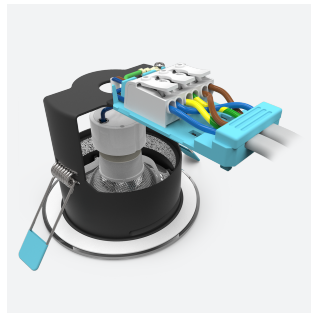

Edge GU10 Fire Rated

Edge GU10 Fire Rated Downlight Satin Chrome
Code: AEFRD/SC

Category	Downlights
Application	Hospitality, Residential, Retail
Specification	Architectural

PRODUCT FEATURES

- Compact Fire Rated downlight for shallow ceiling voids suitable for residential and hospitality applications (product supplied less lamp)
- Protective sheathing spring clips for ease of installation and ceiling protection
- Twistlock lamp retaining ring for ease of lamp replacement
- Option to add Bluetooth and WiFi enabled smart WiZ GU10 lamp
- Suitable for standard GU10 halogen or LED lamps
- Push fit terminals for fast loop-in, loop-out wiring
- Ultra-slim bezel profile

GENERAL INFORMATION	
Wattage	50W
Input	220/240V
Operating Temp	0°C - 25°C
Cut-Out Size	76mm
Product Weight without Packaging	0.176 kg

TECHNICAL INFORMATION	
Light Source	GU10
Colour / Finish	Satin Chrome
Fire Rated	Yes
IP Rating	IP20
Class Protection	1
Internal / External	Internal
Surface / Recessed / Suspended	Recessed
Warranty (Years)	5
CE Mark	Yes
Diameter	90 mm
Height	108 mm
Accessories	AEFRISD