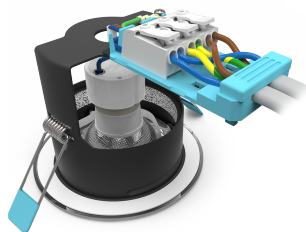

# Edge GU10 Fire Rated

Edge GU10 Fire Rated Downlight Satin Chrome

**Code:** AEFRD/SC

## PRODUCT FEATURES

- Compact Fire Rated downlight for shallow ceiling voids suitable for residential and hospitality applications (product supplied less lamp)
- Push fit terminals for fast loop-in, loop-out wiring
- Ultra-slim bezel profile
- Protective sheathing spring clips for ease of installation and ceiling protection
- Twistlock lamp retaining ring for ease of lamp replacement
- Option to add Bluetooth and WiFi enabled smart Wiz GU10 lamp

## GENERAL INFORMATION

<b>Wattage</b>	50W
<b>Input</b>	220/240V
<b>Operating Temp</b>	0°C - 25°C
<b>Cut-Out Size</b>	76mm
<b>Product Weight without Packaging</b>	0.176 kg

## TECHNICAL INFORMATION

<b>Light Source</b>	GU10
<b>Colour / Finish</b>	Satin Chrome
<b>Fire Rated</b>	Yes
<b>IP Rating</b>	IP20
<b>Class Protection</b>	1
<b>Internal / External</b>	Internal
<b>Surface / Recessed / Suspended</b>	Recessed
<b>Warranty (Years)</b>	5
<b>CE Mark</b>	Yes
<b>Diameter</b>	90 mm
<b>Height</b>	108 mm
<b>Accessories</b>	AEFRISD