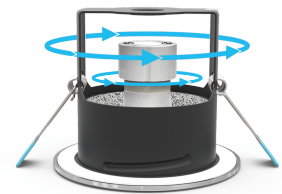

# Edge GU10 Fire Rated

Edge GU10 Fire Rated Downlight Satin Chrome

**Code:** AEFRD/SC

## PRODUCT FEATURES

- Compact Fire Rated downlight for shallow ceiling voids suitable for residential and hospitality applications (product supplied less lamp)
- Push fit terminals for fast loop-in, loop-out wiring
- Ultra-slim bezel profile
- Protective sheathing spring clips for ease of installation and ceiling protection
- Twistlock lamp retaining ring for ease of lamp replacement
- Option to add Bluetooth and WiFi enabled smart Wiz GU10 lamp