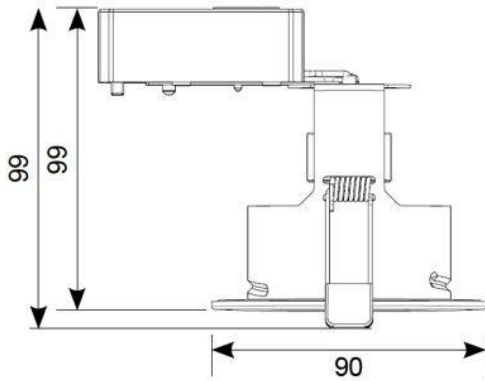

Edge GU10 Fire Rated

Edge GU10 Fire Rated Downlight Satin Chrome
Code: AEFRD/SC

ACCESSORIES

AEFRISD

Edge GU10 IP65 Fire Rated Downlight Insulation Support