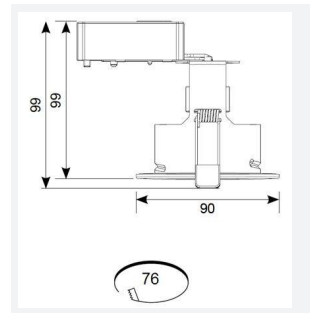

Edge GU10 Fire Rated

Edge GU10 Fire Rated Downlight Matt White
Code: AEFRD/MW

Category	Downlights
Application	Hospitality, Residential, Retail
Specification	Architectural

PRODUCT FEATURES

- Compact Fire Rated downlight for shallow ceiling voids suitable for residential and hospitality applications (product supplied less lamp)
- Protective sheathing spring clips for ease of installation and ceiling protection
- Twistlock lamp retaining ring for ease of lamp replacement
- Option to add Bluetooth and WiFi enabled smart WiZ GU10 lamp
- Suitable for standard GU10 halogen or LED lamps
- Push fit terminals for fast loop-in, loop-out wiring
- Ultra-slim bezel profile

GENERAL INFORMATION	
Wattage	50W
Input	220/240V
Operating Temp	0°C - 25°C
Cut-Out Size	76mm
Product Weight without Packaging	0.176 kg

TECHNICAL INFORMATION	
Light Source	GU10
Colour / Finish	Matt White
Fire Rated	Yes
IP Rating	IP20
Class Protection	1
Internal / External	Internal
Surface / Recessed / Suspended	Recessed
Warranty (Years)	5
CE Mark	Yes
Diameter	90 mm
Height	108 mm
Accessories	AEFRISD