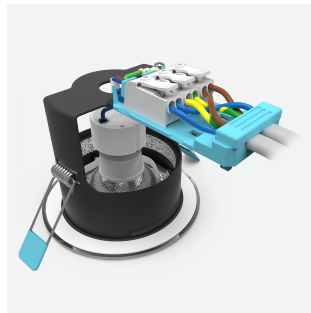

Edge GU10 Fire Rated

Edge GU10 Fire Rated Downlight Matt White
Code: AEFRD/MW

Category	Downlights
Application	Hospitality, Residential, Retail
Specification	Architectural

PRODUCT FEATURES

- Compact Fire Rated downlight for shallow ceiling voids suitable for residential and hospitality applications (product supplied less lamp)
- Push fit terminals for fast loop-in, loop-out wiring
- Ultra-slim bezel profile
- Protective sheathing spring clips for ease of installation and ceiling protection
- Twistlock lamp retaining ring for ease of lamp replacement
- Option to add Bluetooth and WiFi enabled smart WIZ GU10 lamp

GENERAL INFORMATION	
Wattage	50W
Input	220-240V
Operating Temp	0°C - 25°C
Cut-Out Size	76mm
Product Weight without Packaging	0.176 kg

TECHNICAL INFORMATION	
Light Source	GU10
Colour / Finish	Matt White
Fire Rated	Yes
IP Rating	IP20
Class Protection	1
Internal / External	Internal
Surface / Recessed / Suspended	Recessed
Warranty (Years)	5
CE Mark	Yes
Diameter	90 mm
Height	105 mm
Accessories	AEFRISD