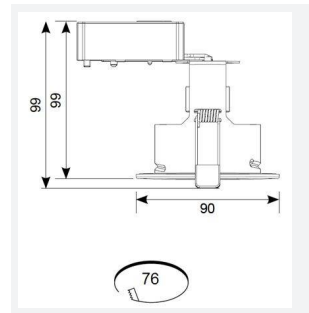

Edge GU10 Fire Rated

Edge GU10 Fire Rated Downlight Matt White
Code: AEFRD/MW

Category	Downlights
Application	Hospitality, Residential, Retail
Specification	Architectural

PRODUCT FEATURES

- Compact Fire Rated downlight for shallow ceiling voids suitable for residential and hospitality applications (product supplied less lamp)
- Push fit terminals for fast loop-in, loop-out wiring
- Ultra-slim bezel profile
- Protective sheathing spring clips for ease of installation and ceiling protection
- Twistlock lamp retaining ring for ease of lamp replacement
- Option to add Bluetooth and WiFi enabled smart WIZ GU10 lamp

GENERAL INFORMATION	
Wattage	50W
Input	220-240V
Operating Temp	0°C - 25°C
Cut-Out Size	76mm
Product Weight without Packaging	0.176 kg

TECHNICAL INFORMATION	
Light Source	GU10
Colour / Finish	Matt White
Fire Rated	Yes
IP Rating	IP20
Class Protection	1
Internal / External	Internal
Surface / Recessed / Suspended	Recessed
Warranty (Years)	5
CE Mark	Yes
Diameter	90 mm
Height	105 mm
Accessories	AEFRISD