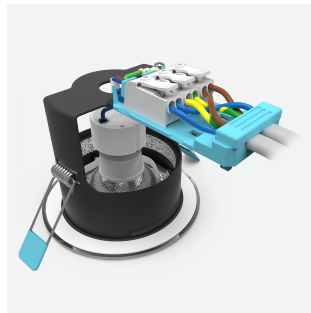

Edge GU10 Fire Rated

Edge GU10 Fire Rated Downlight Matt White
Code: AEFRD/MW

Category	Downlights
Application	Hospitality, Residential, Retail
Specification	Architectural

PRODUCT FEATURES

- Compact Fire Rated downlight for shallow ceiling voids suitable for residential and hospitality applications (product supplied less lamp)
- Protective sheathing spring clips for ease of installation and ceiling protection
- Twistlock lamp retaining ring for ease of lamp replacement
- Option to add Bluetooth and WiFi enabled smart WiZ GU10 lamp
- Suitable for standard GU10 halogen or LED lamps
- Push fit terminals for fast loop-in, loop-out wiring
- Ultra-slim bezel profile

GENERAL INFORMATION	
Wattage	50W
Input	220/240V
Operating Temp	0°C - 25°C
Cut-Out Size	76mm
Product Weight without Packaging	0.176 kg

TECHNICAL INFORMATION	
Light Source	GU10
Colour / Finish	Matt White
Fire Rated	Yes
IP Rating	IP20
Class Protection	1
Internal / External	Internal
Surface / Recessed / Suspended	Recessed
Warranty (Years)	5
CE Mark	Yes
Diameter	90 mm
Height	108 mm
Accessories	AEFRISD