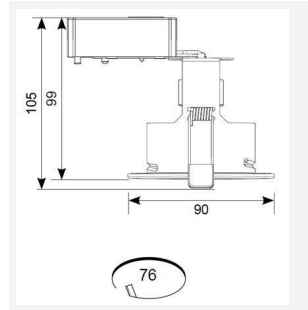

Edge GU10 IP65 Fire Rated

Category	Downlights
Application	Hospitality, Residential, Retail
Specification	Architectural

Edge GU10 IP65 Fire Rated Downlight Satin
Code: AEFRD/IP65/SC

PRODUCT FEATURES

- Compact Fire Rated downlight for shallow ceiling voids suitable for residential and hospitality applications (product supplied less lamp)
- IP65 ingress protection allows a range of installation options
- Push fit terminals for fast loop-in, loop-out wiring
- Ultra-slim bezel profile
- Suitable for standard GU10 halogen or LED lamps
- Protective sheathing spring clips for ceiling protection and ease of installation
- Twistlock lamp retaining ring for ease of lamp replacement
- Option to add Bluetooth and WiFi enabled smart WiZ GU10 lamp

GENERAL INFORMATION	
Wattage	50W
Input	220/240V
Operating Temp	0°C - 25°C
Cut-Out Size	76mm
Product Weight without Packaging	0.187 kg

TECHNICAL INFORMATION	
Light Source	GU10
Colour / Finish	Satin Chrome
Fire Rated	Yes
IP Rating	IP65
Class Protection	1
Internal / External	Internal
Surface / Recessed / Suspended	Recessed
Warranty (Years)	5
CE Mark	Yes
Diameter	90 mm
Height	108 mm
Accessories	AEFRISD