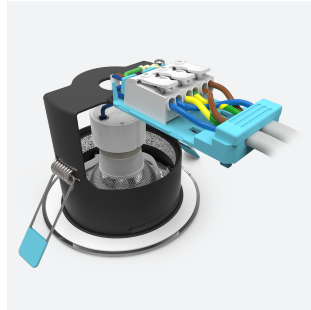

Edge GU10 IP65 Fire Rated

Category	Downlights
Application	Hospitality, Residential, Retail
Specification	Architectural

Edge GU10 IP65 Fire Rated Downlight Satin
Code: AEFRD/IP65/SC

PRODUCT FEATURES

- Compact Fire Rated downlight for shallow ceiling voids suitable for residential and hospitality applications (product supplied less lamp)
- Protective sheathing spring clips for ceiling protection and ease of installation
- Twistlock lamp retaining ring for ease of lamp replacement
- Option to add Bluetooth and WiFi enabled smart WiZ GU10 lamp
- IP65 ingress protection allows a range of installation options
- Push fit terminals for fast loop-in, loop-out wiring
- Ultra-slim bezel profile

GENERAL INFORMATION	
Wattage	50W
Input	220-240V
Operating Temp	0°C - 25°C
Cut-Out Size	76mm
Product Weight without Packaging	0.187 kg

TECHNICAL INFORMATION	
Light Source	GU10
Colour / Finish	Satin Chrome
Fire Rated	Yes
IP Rating	IP65
Class Protection	1
Internal / External	Internal
Surface / Recessed / Suspended	Recessed
Warranty (Years)	5
CE Mark	Yes
Diameter	90 mm
Height	105 mm
Accessories	AEFRISD