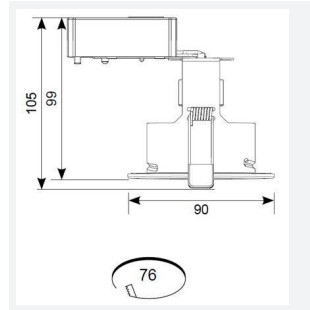

Edge GU10 IP65 Fire Rated

Category	Downlights
Application	Hospitality, Residential, Retail
Specification	Architectural

Edge GU10 IP65 Fire Rated Downlight Satin
Code: AEFRD/IP65/SC

PRODUCT FEATURES

- Compact Fire Rated downlight for shallow ceiling voids suitable for residential and hospitality applications (product supplied less lamp)
- Protective sheathing spring clips for ceiling protection and ease of installation
- Twistlock lamp retaining ring for ease of lamp replacement
- Option to add Bluetooth and WiFi enabled smart WiZ GU10 lamp
- IP65 ingress protection allows a range of installation options
- Push fit terminals for fast loop-in, loop-out wiring
- Ultra-slim bezel profile

GENERAL INFORMATION	
Wattage	50W
Input	220-240V
Operating Temp	0°C - 25°C
Cut-Out Size	76mm
Product Weight without Packaging	0.187 kg

TECHNICAL INFORMATION	
Light Source	GU10
Colour / Finish	Satin Chrome
Fire Rated	Yes
IP Rating	IP65
Class Protection	1
Internal / External	Internal
Surface / Recessed / Suspended	Recessed
Warranty (Years)	5
CE Mark	Yes
Diameter	90 mm
Height	105 mm
Accessories	AEFRISD