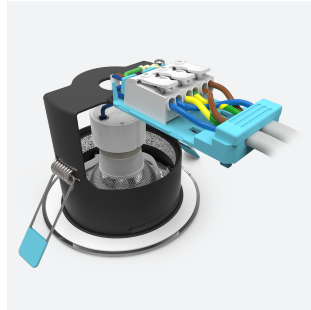

Edge GU10 IP65 Fire Rated

Category	Downlights
Application	Hospitality, Residential, Retail
Specification	Architectural

Edge GU10 IP65 Fire Rated Downlight Satin
Code: AEFRD/IP65/SC

PRODUCT FEATURES

- Compact Fire Rated downlight for shallow ceiling voids suitable for residential and hospitality applications (product supplied less lamp)
- IP65 ingress protection allows a range of installation options
- Push fit terminals for fast loop-in, loop-out wiring
- Ultra-slim bezel profile
- Suitable for standard GU10 halogen or LED lamps
- Protective sheathing spring clips for ceiling protection and ease of installation
- Twistlock lamp retaining ring for ease of lamp replacement
- Option to add Bluetooth and WiFi enabled smart WiZ GU10 lamp

GENERAL INFORMATION	
Wattage	50W
Input	220/240V
Operating Temp	0°C - 25°C
Cut-Out Size	76mm
Product Weight without Packaging	0.187 kg

TECHNICAL INFORMATION	
Light Source	GU10
Colour / Finish	Satin Chrome
Fire Rated	Yes
IP Rating	IP65
Class Protection	1
Internal / External	Internal
Surface / Recessed / Suspended	Recessed
Warranty (Years)	5
CE Mark	Yes
Diameter	90 mm
Height	108 mm
Accessories	AEFRISD