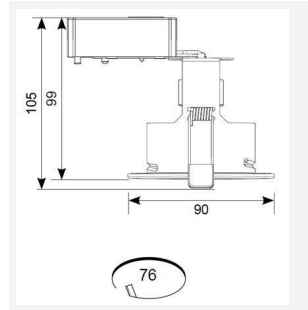

Edge GU10 IP65 Fire Rated

Category	Downlights
Application	Hospitality, Residential, Retail
Specification	Architectural

Edge GU10 IP65 Fire Rated Downlight Satin
Code: AEFRD/IP65/SC

PRODUCT FEATURES

- Compact Fire Rated downlight for shallow ceiling voids suitable for residential and hospitality applications (product supplied less lamp)
- Protective sheathing spring clips for ceiling protection and ease of installation
- Twistlock lamp retaining ring for ease of lamp replacement
- Option to add Bluetooth and WiFi enabled smart WiZ GU10 lamp
- IP65 ingress protection allows a range of installation options
- Push fit terminals for fast loop-in, loop-out wiring
- Ultra-slim bezel profile

GENERAL INFORMATION	
Wattage	50W
Input	220-240V
Operating Temp	0°C - 25°C
Cut-Out Size	76mm
Product Weight without Packaging	0.187 kg

TECHNICAL INFORMATION	
Light Source	GU10
Colour / Finish	Satin Chrome
Fire Rated	Yes
IP Rating	IP65
Class Protection	1
Internal / External	Internal
Surface / Recessed / Suspended	Recessed
Warranty (Years)	5
CE Mark	Yes
Diameter	90 mm
Height	105 mm
Accessories	AEFRISD