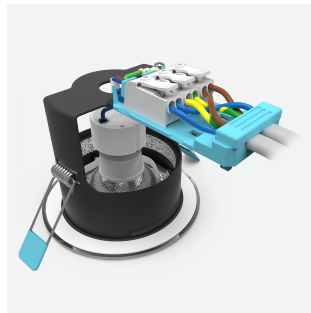

Edge GU10 IP65 Fire Rated

Category	Downlights
Application	Hospitality, Residential, Retail
Specification	Architectural

Edge GU10 IP65 Fire Rated Downlight Matt White
Code: AEFRD/IP65/MW

PRODUCT FEATURES

- Compact Fire Rated downlight for shallow ceiling voids suitable for residential and hospitality applications (product supplied less lamp)
- IP65 ingress protection allows a range of installation options
- Push fit terminals for fast loop-in, loop-out wiring
- Ultra-slim bezel profile
- Suitable for standard GU10 halogen or LED lamps
- Protective sheathing spring clips for ceiling protection and ease of installation
- Twistlock lamp retaining ring for ease of lamp replacement
- Option to add Bluetooth and WiFi enabled smart WiZ GU10 lamp

GENERAL INFORMATION	
Wattage	50W
Input	220/240V
Operating Temp	0°C - 25°C
Cut-Out Size	76mm
Product Weight without Packaging	0.187 kg

TECHNICAL INFORMATION	
Light Source	GU10
Colour / Finish	Matt White
Fire Rated	Yes
IP Rating	IP65
Class Protection	1
Internal / External	Internal
Surface / Recessed / Suspended	Recessed
Warranty (Years)	5
CE Mark	Yes
Diameter	90 mm
Height	108 mm
Accessories	AEFRISD