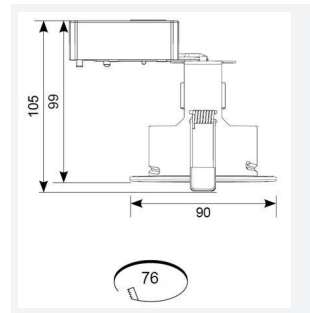

Edge GU10 IP65 Fire Rated

Category	Downlights
Application	Hospitality, Residential, Retail
Specification	Architectural

Edge GU10 IP65 Fire Rated Downlight Matt White
Code: AEFRD/IP65/MW

PRODUCT FEATURES

- Compact Fire Rated downlight for shallow ceiling voids suitable for residential and hospitality applications (product supplied less lamp)
- Protective sheathing spring clips for ceiling protection and ease of installation
- Twistlock lamp retaining ring for ease of lamp replacement
- Option to add Bluetooth and WiFi enabled smart WiZ GU10 lamp
- IP65 ingress protection allows a range of installation options
- Push fit terminals for fast loop-in, loop-out wiring
- Ultra-slim bezel profile

GENERAL INFORMATION	
Wattage	50W
Input	220-240V
Operating Temp	0°C - 25°C
Cut-Out Size	76mm
Product Weight without Packaging	0.187 kg

TECHNICAL INFORMATION	
Light Source	GU10
Colour / Finish	Matt White
Fire Rated	Yes
IP Rating	IP65
Class Protection	1
Internal / External	Internal
Surface / Recessed / Suspended	Recessed
Warranty (Years)	5
CE Mark	Yes
Diameter	90 mm
Height	105 mm
Accessories	AEFRISD