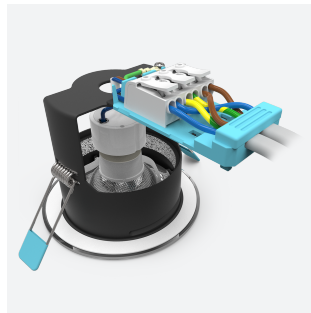

Edge GU10 IP65 Fire Rated

Category	Downlights
Application	Hospitality, Residential, Retail
Specification	Architectural

Edge GU10 IP65 Fire Rated Downlight Matt White
Code: AEFRD/IP65/MW

PRODUCT FEATURES

- Compact Fire Rated downlight for shallow ceiling voids suitable for residential and hospitality applications (product supplied less lamp)
- Protective sheathing spring clips for ceiling protection and ease of installation
- Twistlock lamp retaining ring for ease of lamp replacement
- Option to add Bluetooth and WiFi enabled smart WiZ GU10 lamp
- IP65 ingress protection allows a range of installation options
- Push fit terminals for fast loop-in, loop-out wiring
- Ultra-slim bezel profile

GENERAL INFORMATION	
Wattage	50W
Input	220-240V
Operating Temp	0°C - 25°C
Cut-Out Size	76mm
Product Weight without Packaging	0.187 kg

TECHNICAL INFORMATION	
Light Source	GU10
Colour / Finish	Matt White
Fire Rated	Yes
IP Rating	IP65
Class Protection	1
Internal / External	Internal
Surface / Recessed / Suspended	Recessed
Warranty (Years)	5
CE Mark	Yes
Diameter	90 mm
Height	105 mm
Accessories	AEFRISD