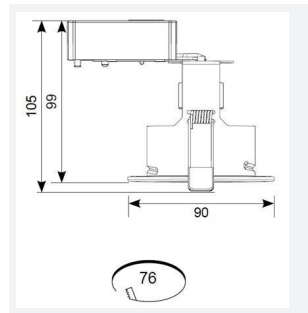

Edge GU10 IP65 Fire Rated

Category	Downlights
Application	Hospitality, Residential, Retail
Specification	Architectural

Edge GU10 IP65 Fire Rated Downlight Matt White
Code: AEFRD/IP65/MW

PRODUCT FEATURES

- Compact Fire Rated downlight for shallow ceiling voids suitable for residential and hospitality applications (product supplied less lamp)
- IP65 ingress protection allows a range of installation options
- Push fit terminals for fast loop-in, loop-out wiring
- Ultra-slim bezel profile
- Suitable for standard GU10 halogen or LED lamps
- Protective sheathing spring clips for ceiling protection and ease of installation
- Twistlock lamp retaining ring for ease of lamp replacement
- Option to add Bluetooth and WiFi enabled smart WiZ GU10 lamp

GENERAL INFORMATION	
Wattage	50W
Input	220/240V
Operating Temp	0°C - 25°C
Cut-Out Size	76mm
Product Weight without Packaging	0.187 kg

TECHNICAL INFORMATION	
Light Source	GU10
Colour / Finish	Matt White
Fire Rated	Yes
IP Rating	IP65
Class Protection	1
Internal / External	Internal
Surface / Recessed / Suspended	Recessed
Warranty (Years)	5
CE Mark	Yes
Diameter	90 mm
Height	108 mm
Accessories	AEFRISD