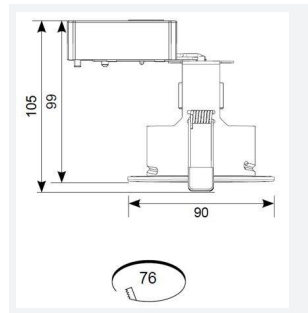

Edge GU10 IP65 Fire Rated

Category	Downlights
Application	Hospitality, Residential, Retail
Specification	Architectural

Edge GU10 IP65 Fire Rated Downlight Chrome
Code: AEFRD/IP65/CH

PRODUCT FEATURES

- Compact Fire Rated downlight for shallow ceiling voids suitable for residential and hospitality applications (product supplied less lamp)
- IP65 ingress protection allows a range of installation options
- Push fit terminals for fast loop-in, loop-out wiring
- Ultra-slim bezel profile
- Suitable for standard GU10 halogen or LED lamps
- Protective sheathing spring clips for ceiling protection and ease of installation
- Twistlock lamp retaining ring for ease of lamp replacement
- Option to add Bluetooth and WiFi enabled smart WiZ GU10 lamp

GENERAL INFORMATION	
Wattage	50W
Input	220/240V
Operating Temp	0°C - 25°C
Cut-Out Size	76mm
Product Weight without Packaging	0.187 kg

TECHNICAL INFORMATION	
Light Source	GU10
Colour / Finish	Chrome
Fire Rated	Yes
IP Rating	IP65
Class Protection	1
Internal / External	Internal
Surface / Recessed / Suspended	Recessed
Warranty (Years)	5
CE Mark	Yes
Diameter	90 mm
Height	108 mm
Accessories	AEFRISD