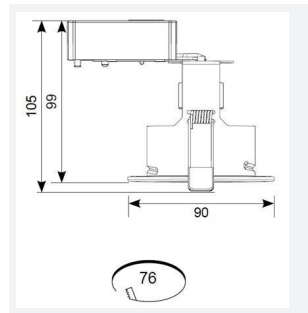

Edge GU10 IP65 Fire Rated

Category	Downlights
Application	Hospitality, Residential, Retail
Specification	Architectural

Edge GU10 IP65 Fire Rated Downlight Chrome
Code: AEFRD/IP65/CH

PRODUCT FEATURES

- Compact Fire Rated downlight for shallow ceiling voids suitable for residential and hospitality applications (product supplied less lamp)
- Protective sheathing spring clips for ceiling protection and ease of installation
- Twistlock lamp retaining ring for ease of lamp replacement
- Option to add Bluetooth and WiFi enabled smart WiZ GU10 lamp
- IP65 ingress protection allows a range of installation options
- Push fit terminals for fast loop-in, loop-out wiring
- Ultra-slim bezel profile

GENERAL INFORMATION	
Wattage	50W
Input	220-240V
Operating Temp	0°C - 25°C
Cut-Out Size	76mm
Product Weight without Packaging	0.187 kg

TECHNICAL INFORMATION	
Light Source	GU10
Colour / Finish	Chrome
Fire Rated	Yes
IP Rating	IP65
Class Protection	1
Internal / External	Internal
Surface / Recessed / Suspended	Recessed
Warranty (Years)	5
CE Mark	Yes
Diameter	90 mm
Height	105 mm
Accessories	AEFRISD