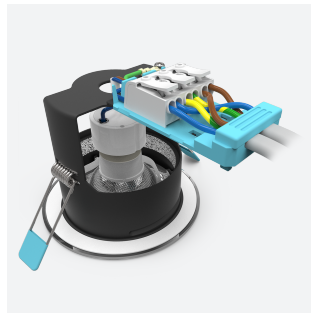

Edge GU10 IP65 Fire Rated

Category	Downlights
Application	Hospitality, Residential, Retail
Specification	Architectural

Edge GU10 IP65 Fire Rated Downlight Chrome
Code: AEFRD/IP65/CH

PRODUCT FEATURES

- Compact Fire Rated downlight for shallow ceiling voids suitable for residential and hospitality applications (product supplied less lamp)
- IP65 ingress protection allows a range of installation options
- Push fit terminals for fast loop-in, loop-out wiring
- Ultra-slim bezel profile
- Suitable for standard GU10 halogen or LED lamps
- Protective sheathing spring clips for ceiling protection and ease of installation
- Twistlock lamp retaining ring for ease of lamp replacement
- Option to add Bluetooth and WiFi enabled smart WiZ GU10 lamp

GENERAL INFORMATION	
Wattage	50W
Input	220/240V
Operating Temp	0°C - 25°C
Cut-Out Size	76mm
Product Weight without Packaging	0.187 kg

TECHNICAL INFORMATION	
Light Source	GU10
Colour / Finish	Chrome
Fire Rated	Yes
IP Rating	IP65
Class Protection	1
Internal / External	Internal
Surface / Recessed / Suspended	Recessed
Warranty (Years)	5
CE Mark	Yes
Diameter	90 mm
Height	108 mm
Accessories	AEFRISD