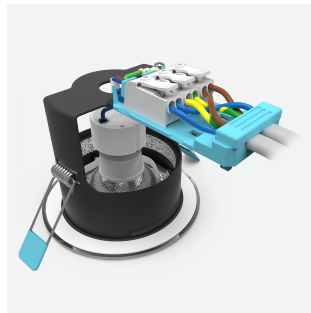

Edge GU10 IP65 Fire Rated

Category	Downlights
Application	Hospitality, Residential, Retail
Specification	Architectural

Edge GU10 IP65 Fire Rated Downlight Chrome
Code: AEFRD/IP65/CH

PRODUCT FEATURES

- Compact Fire Rated downlight for shallow ceiling voids suitable for residential and hospitality applications (product supplied less lamp)
- Protective sheathing spring clips for ceiling protection and ease of installation
- Twistlock lamp retaining ring for ease of lamp replacement
- Option to add Bluetooth and WiFi enabled smart WiZ GU10 lamp
- IP65 ingress protection allows a range of installation options
- Push fit terminals for fast loop-in, loop-out wiring
- Ultra-slim bezel profile

GENERAL INFORMATION	
Wattage	50W
Input	220-240V
Operating Temp	0°C - 25°C
Cut-Out Size	76mm
Product Weight without Packaging	0.187 kg

TECHNICAL INFORMATION	
Light Source	GU10
Colour / Finish	Chrome
Fire Rated	Yes
IP Rating	IP65
Class Protection	1
Internal / External	Internal
Surface / Recessed / Suspended	Recessed
Warranty (Years)	5
CE Mark	Yes
Diameter	90 mm
Height	105 mm
Accessories	AEFRISD