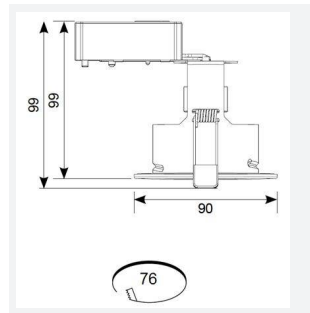

Edge GU10 Fire Rated

Edge GU10 Fire Rated Downlight Chrome
Code: AEFRD/CH

Category	Downlights
Application	Hospitality, Residential, Retail
Specification	Architectural

PRODUCT FEATURES

- Compact Fire Rated downlight for shallow ceiling voids suitable for residential and hospitality applications (product supplied less lamp)
- Protective sheathing spring clips for ease of installation and ceiling protection
- Twistlock lamp retaining ring for ease of lamp replacement
- Option to add Bluetooth and WiFi enabled smart WiZ GU10 lamp
- Suitable for standard GU10 halogen or LED lamps
- Push fit terminals for fast loop-in, loop-out wiring
- Ultra-slim bezel profile

GENERAL INFORMATION	
Wattage	50W
Input	220/240V
Operating Temp	0°C - 25°C
Cut-Out Size	76mm
Product Weight without Packaging	0.176 kg

TECHNICAL INFORMATION	
Light Source	GU10
Colour / Finish	Chrome
Fire Rated	Yes
IP Rating	IP20
Class Protection	1
Internal / External	Internal
Surface / Recessed / Suspended	Recessed
Warranty (Years)	5
CE Mark	Yes
Diameter	90 mm
Height	108 mm
Accessories	AEFRISD