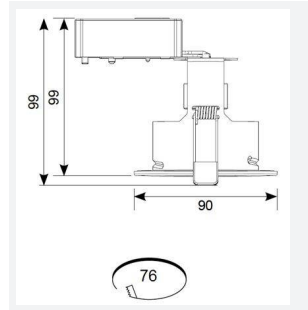

Edge GU10 Fire Rated

Edge GU10 Fire Rated Downlight Chrome
Code: AEFRD/CH

Category	Downlights
Application	Hospitality, Residential, Retail
Specification	Architectural

PRODUCT FEATURES

- Compact Fire Rated downlight for shallow ceiling voids suitable for residential and hospitality applications (product supplied less lamp)
- Push fit terminals for fast loop-in, loop-out wiring
- Ultra-slim bezel profile
- Protective sheathing spring clips for ease of installation and ceiling protection
- Twistlock lamp retaining ring for ease of lamp replacement
- Option to add Bluetooth and WiFi enabled smart WIZ GU10 lamp

GENERAL INFORMATION	
Wattage	50W
Input	220-240V
Operating Temp	0°C - 25°C
Cut-Out Size	76mm
Product Weight without Packaging	0.176 kg

TECHNICAL INFORMATION	
Light Source	GU10
Colour / Finish	Chrome
Fire Rated	Yes
IP Rating	IP20
Class Protection	1
Internal / External	Internal
Surface / Recessed / Suspended	Recessed
Warranty (Years)	5
CE Mark	Yes
Diameter	90 mm
Height	105 mm
Accessories	AEFRISD