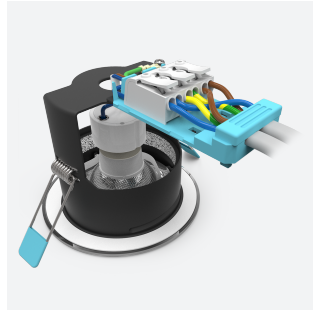

Edge GU10 Fire Rated

Edge GU10 Fire Rated Downlight Chrome
Code: AEFRD/CH

Category	Downlights
Application	Hospitality, Residential, Retail
Specification	Architectural

PRODUCT FEATURES

- Compact Fire Rated downlight for shallow ceiling voids suitable for residential and hospitality applications (product supplied less lamp)
- Push fit terminals for fast loop-in, loop-out wiring
- Ultra-slim bezel profile
- Protective sheathing spring clips for ease of installation and ceiling protection
- Twistlock lamp retaining ring for ease of lamp replacement
- Option to add Bluetooth and WiFi enabled smart WIZ GU10 lamp

GENERAL INFORMATION	
Wattage	50W
Input	220-240V
Operating Temp	0°C - 25°C
Cut-Out Size	76mm
Product Weight without Packaging	0.176 kg

TECHNICAL INFORMATION	
Light Source	GU10
Colour / Finish	Chrome
Fire Rated	Yes
IP Rating	IP20
Class Protection	1
Internal / External	Internal
Surface / Recessed / Suspended	Recessed
Warranty (Years)	5
CE Mark	Yes
Diameter	90 mm
Height	105 mm
Accessories	AEFRISD