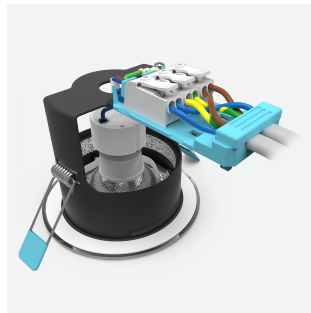

Edge GU10 Fire Rated

Edge GU10 Fire Rated Downlight Chrome
Code: AEFRD/CH

Category	Downlights
Application	Hospitality, Residential, Retail
Specification	Architectural

PRODUCT FEATURES

- Compact Fire Rated downlight for shallow ceiling voids suitable for residential and hospitality applications (product supplied less lamp)
- Protective sheathing spring clips for ease of installation and ceiling protection
- Twistlock lamp retaining ring for ease of lamp replacement
- Option to add Bluetooth and WiFi enabled smart WiZ GU10 lamp
- Suitable for standard GU10 halogen or LED lamps
- Push fit terminals for fast loop-in, loop-out wiring
- Ultra-slim bezel profile

GENERAL INFORMATION	
Wattage	50W
Input	220/240V
Operating Temp	0°C - 25°C
Cut-Out Size	76mm
Product Weight without Packaging	0.176 kg

TECHNICAL INFORMATION	
Light Source	GU10
Colour / Finish	Chrome
Fire Rated	Yes
IP Rating	IP20
Class Protection	1
Internal / External	Internal
Surface / Recessed / Suspended	Recessed
Warranty (Years)	5
CE Mark	Yes
Diameter	90 mm
Height	108 mm
Accessories	AEFRISD