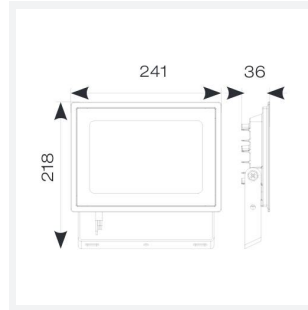

Eden

Eden Floodlight 70W Warm White
Code: AEDELED70/WW

Category	Floodlights
Application	Outdoor, Residential
Specification	Performance

PRODUCT FEATURES

- Compact and economic aluminium LED floodlight suitable for semi commercial applications
- PIR versions complete with manual override facility (10W-50W only)
- Polycarbonate spike accessory allowing installation into lawn and garden applications (10W-30W only)
- Bracket design allows installation without removing mounting bracket
- Pre-wired with 1 metre of rubber insulated cable for ease of installation
- Non-dimmable

GENERAL INFORMATION	
Wattage	70W
Lumens Delivered	6300lm
Lm/W	90lm/W
Beam Angle	110
CRI	80
CCT	3000K
Input	220/240V
Operating Temp	-20°C - 40°C
SDCM	6
Product Weight without Packaging	1.123 kg

TECHNICAL INFORMATION	
Light Source	LED
Colour / Finish	Black
IP Rating	IP65
Class Protection	1
Internal / External	Internal / External
Surface / Recessed / Suspended	Wall
Lumen Depreciation	L80 50,000h
Warranty (Years)	3
CE Mark	Yes