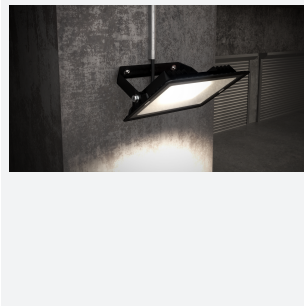

Eden

Eden Floodlight 70W Warm White
Code: AEDELED70/WW

Category	Floodlights
Application	Outdoor, Residential
Specification	Performance

PRODUCT FEATURES

- Compact and economic aluminium LED floodlight suitable for semi commercial applications
- PIR versions complete with manual override facility (10W-50W only)
- Polycarbonate spike accessory allowing installation into lawn and garden applications (10W-30W only)
- Bracket design allows installation without removing mounting bracket
- Pre-wired with 1 metre of rubber insulated cable for ease of installation
- Non-dimmable

GENERAL INFORMATION	
Wattage	70W
Lumens Delivered	6300lm
Lm/W	90lm/W
Beam Angle	110
CRI	80
CCT	3000K
Input	220-240V
Operating Temp	-20°C - 40°C
SDCM	6
Product Weight without Packaging	1.123 kg

TECHNICAL INFORMATION	
Light Source	LED
Colour / Finish	Black
IP Rating	IP65
Class Protection	1
Internal / External	Internal / External
Surface / Recessed / Suspended	Wall
Lumen Depreciation	L80 50,000h
Warranty (Years)	3
CE Mark	Yes