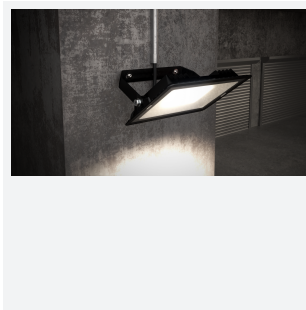

Eden

Eden Floodlight 70W Warm White
Code: AEDELED70/WW

Category	Floodlights
Application	Outdoor, Residential
Specification	Performance

PRODUCT FEATURES

- Compact and economic aluminium LED floodlight suitable for semi commercial applications
- PIR versions complete with manual override facility (10W-50W only)
- Polycarbonate spike accessory allowing installation into lawn and garden applications (10W-30W only)
- Bracket design allows installation without removing mounting bracket
- Pre-wired with 1 metre of rubber insulated cable for ease of installation
- Non-dimmable

GENERAL INFORMATION	
Wattage	70W
Lumens Delivered	6300lm
Lm/W	90lm/W
Beam Angle	110
CRI	80
CCT	3000K
Input	220/240V
Operating Temp	-20°C - 40°C
SDCM	6
Product Weight without Packaging	1.123 kg

TECHNICAL INFORMATION	
Light Source	LED
Colour / Finish	Black
IP Rating	IP65
Class Protection	1
Internal / External	Internal / External
Surface / Recessed / Suspended	Wall
Lumen Depreciation	L80 50,000h
Warranty (Years)	3
CE Mark	Yes