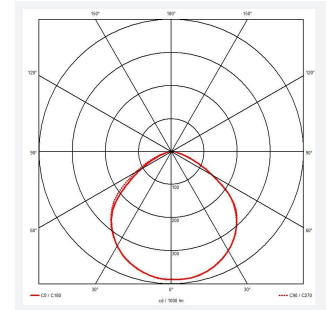

Eden

Eden Floodlight 70W Warm White
Code: AEDELED70/WW

Category	Floodlights
Application	Outdoor, Residential
Specification	Performance

PRODUCT FEATURES

- Compact and economic aluminium LED floodlight suitable for semi commercial applications
- PIR versions complete with manual override facility (10W-50W only)
- Polycarbonate spike accessory allowing installation into lawn and garden applications (10W-30W only)
- Bracket design allows installation without removing mounting bracket
- Pre-wired with 1 metre of rubber insulated cable for ease of installation
- Non-dimmable

GENERAL INFORMATION	
Wattage	70W
Lumens Delivered	6300lm
Lm/W	90lm/W
Beam Angle	110
CRI	80
CCT	3000K
Input	220-240V
Operating Temp	-20°C - 40°C
SDCM	6
Product Weight without Packaging	1.123 kg

TECHNICAL INFORMATION	
Light Source	LED
Colour / Finish	Black
IP Rating	IP65
Class Protection	1
Internal / External	Internal / External
Surface / Recessed / Suspended	Wall
Lumen Depreciation	L80 50,000h
Warranty (Years)	3
CE Mark	Yes