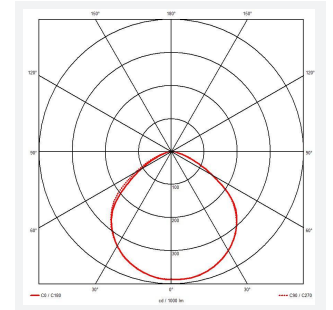

Eden

Eden Floodlight 70W Warm White
Code: AEDELED70/WW

Category	Floodlights
Application	Outdoor, Residential
Specification	Performance

PRODUCT FEATURES

- Compact and economic aluminium LED floodlight suitable for semi commercial applications
- PIR versions complete with manual override facility (10W-50W only)
- Polycarbonate spike accessory allowing installation into lawn and garden applications (10W-30W only)
- Bracket design allows installation without removing mounting bracket
- Pre-wired with 1 metre of rubber insulated cable for ease of installation
- Non-dimmable

GENERAL INFORMATION	
Wattage	70W
Lumens Delivered	6300lm
Lm/W	90lm/W
Beam Angle	110
CRI	80
CCT	3000K
Input	220-240V
Operating Temp	-20°C - 40°C
SDCM	6
Product Weight without Packaging	1.123 kg

TECHNICAL INFORMATION	
Light Source	LED
Colour / Finish	Black
IP Rating	IP65
Class Protection	1
Internal / External	Internal / External
Surface / Recessed / Suspended	Wall
Lumen Depreciation	L80 50,000h
Warranty (Years)	3
CE Mark	Yes