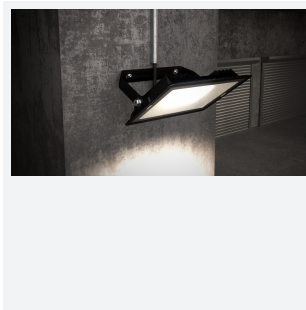

Eden

Eden Floodlight 70W Warm White
Code: AEDELED70/WW

Category	Floodlights
Application	Outdoor, Residential
Specification	Performance

PRODUCT FEATURES

- Compact and economic aluminium LED floodlight suitable for semi commercial applications
- PIR versions complete with manual override facility (10W-50W only)
- Polycarbonate spike accessory allowing installation into lawn and garden applications (10W-30W only)
- Bracket design allows installation without removing mounting bracket
- Pre-wired with 1 metre of rubber insulated cable for ease of installation
- Non-dimmable

GENERAL INFORMATION	
Wattage	70W
Lumens Delivered	6300lm
Lm/W	90lm/W
Beam Angle	110
CRI	80
CCT	3000K
Input	220-240V
Operating Temp	-20°C - 40°C
SDCM	6
Product Weight without Packaging	1.123 kg

TECHNICAL INFORMATION	
Light Source	LED
Colour / Finish	Black
IP Rating	IP65
Class Protection	1
Internal / External	Internal / External
Surface / Recessed / Suspended	Wall
Lumen Depreciation	L80 50,000h
Warranty (Years)	3
CE Mark	Yes