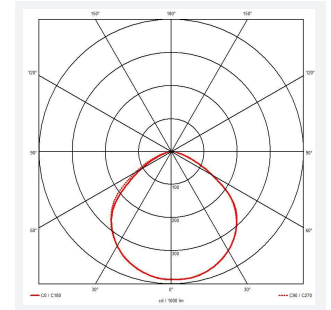

Eden

Eden Floodlight 70W Warm White
Code: AEDELED70/WW

Category	Floodlights
Application	Outdoor, Residential
Specification	Performance

PRODUCT FEATURES

- Compact and economic aluminium LED floodlight suitable for semi commercial applications
- PIR versions complete with manual override facility (10W-50W only)
- Polycarbonate spike accessory allowing installation into lawn and garden applications (10W-30W only)
- Bracket design allows installation without removing mounting bracket
- Pre-wired with 1 metre of rubber insulated cable for ease of installation
- Non-dimmable

GENERAL INFORMATION	
Wattage	70W
Lumens Delivered	6300lm
Lm/W	90lm/W
Beam Angle	110
CRI	80
CCT	3000K
Input	220/240V
Operating Temp	-20°C - 40°C
SDCM	6
Product Weight without Packaging	1.123 kg

TECHNICAL INFORMATION	
Light Source	LED
Colour / Finish	Black
IP Rating	IP65
Class Protection	1
Internal / External	Internal / External
Surface / Recessed / Suspended	Wall
Lumen Depreciation	L80 50,000h
Warranty (Years)	3
CE Mark	Yes