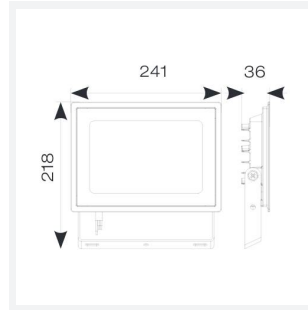

Eden

Eden Floodlight 70W Warm White
Code: AEDELED70/WW

Category	Floodlights
Application	Outdoor, Residential
Specification	Performance

PRODUCT FEATURES

- Compact and economic aluminium LED floodlight suitable for semi commercial applications
- PIR versions complete with manual override facility (10W-50W only)
- Polycarbonate spike accessory allowing installation into lawn and garden applications (10W-30W only)
- Bracket design allows installation without removing mounting bracket
- Pre-wired with 1 metre of rubber insulated cable for ease of installation
- Non-dimmable

GENERAL INFORMATION	
Wattage	70W
Lumens Delivered	6300lm
Lm/W	90lm/W
Beam Angle	110
CRI	80
CCT	3000K
Input	220-240V
Operating Temp	-20°C - 40°C
SDCM	6
Product Weight without Packaging	1.123 kg

TECHNICAL INFORMATION	
Light Source	LED
Colour / Finish	Black
IP Rating	IP65
Class Protection	1
Internal / External	Internal / External
Surface / Recessed / Suspended	Wall
Lumen Depreciation	L80 50,000h
Warranty (Years)	3
CE Mark	Yes