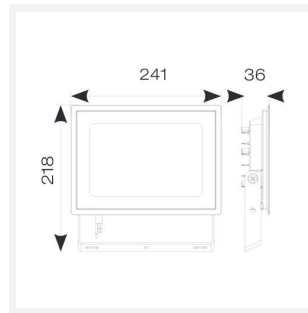

Eden

Eden Floodlight 70W Cool White
Code: AEDELED70/CW

Category	Floodlights
Application	Outdoor, Residential
Specification	Performance

PRODUCT FEATURES

- Compact and economic aluminium LED floodlight suitable for semi commercial applications
- PIR versions complete with manual override facility (10W-50W only)
- Polycarbonate spike accessory allowing installation into lawn and garden applications (10W-30W only)
- Bracket design allows installation without removing mounting bracket
- Pre-wired with 1 metre of rubber insulated cable for ease of installation
- Non-dimmable

GENERAL INFORMATION	
Wattage	70W
Lumens Delivered	7000lm
Lm/W	100lm/W
Beam Angle	110
CRI	80
CCT	4000K
Input	220-240V
Operating Temp	-20°C - 40°C
SDCM	6
Product Weight without Packaging	1.123 kg

TECHNICAL INFORMATION	
Light Source	LED
Colour / Finish	Black
IP Rating	IP65
Class Protection	1
Internal / External	Internal / External
Surface / Recessed / Suspended	Wall
Lumen Depreciation	L80 50,000h
Warranty (Years)	3
CE Mark	Yes