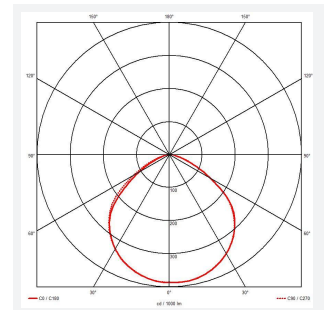

Eden

Eden Floodlight 70W Cool White
Code: AEDELED70/CW

Category	Floodlights
Application	Outdoor, Residential
Specification	Performance

PRODUCT FEATURES

- Compact and economic aluminium LED floodlight suitable for semi commercial applications
- PIR versions complete with manual override facility (10W-50W only)
- Polycarbonate spike accessory allowing installation into lawn and garden applications (10W-30W only)
- Bracket design allows installation without removing mounting bracket
- Pre-wired with 1 metre of rubber insulated cable for ease of installation
- Non-dimmable

GENERAL INFORMATION	
Wattage	70W
Lumens Delivered	7000lm
Lm/W	100lm/W
Beam Angle	110
CRI	80
CCT	4000K
Input	220/240V
Operating Temp	-20°C - 40°C
SDCM	6
Product Weight without Packaging	1.123 kg

TECHNICAL INFORMATION	
Light Source	LED
Colour / Finish	Black
IP Rating	IP65
Class Protection	1
Internal / External	Internal / External
Surface / Recessed / Suspended	Wall
Lumen Depreciation	L80 50,000h
Warranty (Years)	3
CE Mark	Yes