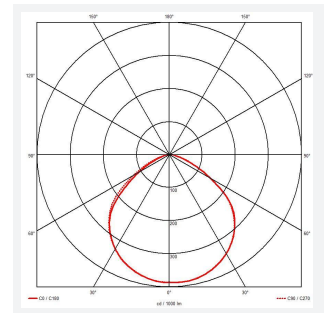

Eden

Eden Floodlight 70W Cool White
Code: AEDELED70/CW

Category	Floodlights
Application	Outdoor, Residential
Specification	Performance

PRODUCT FEATURES

- Compact and economic aluminium LED floodlight suitable for semi commercial applications
- PIR versions complete with manual override facility (10W-50W only)
- Polycarbonate spike accessory allowing installation into lawn and garden applications (10W-30W only)
- Bracket design allows installation without removing mounting bracket
- Pre-wired with 1 metre of rubber insulated cable for ease of installation
- Non-dimmable

GENERAL INFORMATION	
Wattage	70W
Lumens Delivered	7000lm
Lm/W	100lm/W
Beam Angle	110
CRI	80
CCT	4000K
Input	220-240V
Operating Temp	-20°C - 40°C
SDCM	6
Product Weight without Packaging	1.123 kg

TECHNICAL INFORMATION	
Light Source	LED
Colour / Finish	Black
IP Rating	IP65
Class Protection	1
Internal / External	Internal / External
Surface / Recessed / Suspended	Wall
Lumen Depreciation	L80 50,000h
Warranty (Years)	3
CE Mark	Yes