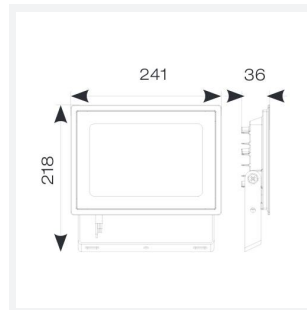

Eden

Eden Floodlight 70W Cool White
Code: AEDELED70/CW

Category	Floodlights
Application	Outdoor, Residential
Specification	Performance

PRODUCT FEATURES

- Compact and economic aluminium LED floodlight suitable for semi commercial applications
- PIR versions complete with manual override facility (10W-50W only)
- Polycarbonate spike accessory allowing installation into lawn and garden applications (10W-30W only)
- Bracket design allows installation without removing mounting bracket
- Pre-wired with 1 metre of rubber insulated cable for ease of installation
- Non-dimmable

GENERAL INFORMATION	
Wattage	70W
Lumens Delivered	7000lm
Lm/W	100lm/W
Beam Angle	110
CRI	80
CCT	4000K
Input	220-240V
Operating Temp	-20°C - 40°C
SDCM	6
Product Weight without Packaging	1.123 kg

TECHNICAL INFORMATION	
Light Source	LED
Colour / Finish	Black
IP Rating	IP65
Class Protection	1
Internal / External	Internal / External
Surface / Recessed / Suspended	Wall
Lumen Depreciation	L80 50,000h
Warranty (Years)	3
CE Mark	Yes