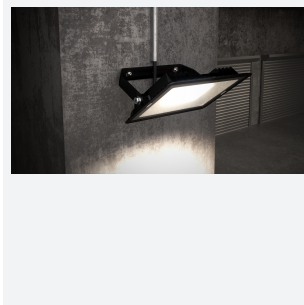

Eden

Eden Floodlight 70W Cool White
Code: AEDELED70/CW

Category	Floodlights
Application	Outdoor, Residential
Specification	Performance

PRODUCT FEATURES

- Compact and economic aluminium LED floodlight suitable for semi commercial applications
- PIR versions complete with manual override facility (10W-50W only)
- Polycarbonate spike accessory allowing installation into lawn and garden applications (10W-30W only)
- Bracket design allows installation without removing mounting bracket
- Pre-wired with 1 metre of rubber insulated cable for ease of installation
- Non-dimmable

GENERAL INFORMATION	
Wattage	70W
Lumens Delivered	7000lm
Lm/W	100lm/W
Beam Angle	110
CRI	80
CCT	4000K
Input	220-240V
Operating Temp	-20°C - 40°C
SDCM	6
Product Weight without Packaging	1.123 kg

TECHNICAL INFORMATION	
Light Source	LED
Colour / Finish	Black
IP Rating	IP65
Class Protection	1
Internal / External	Internal / External
Surface / Recessed / Suspended	Wall
Lumen Depreciation	L80 50,000h
Warranty (Years)	3
CE Mark	Yes