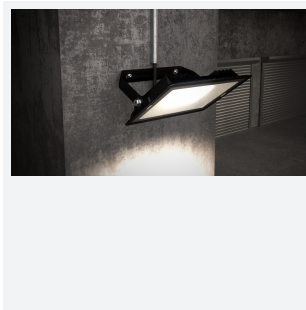

Eden

Eden Floodlight 70W Cool White
Code: AEDELED70/CW

Category	Floodlights
Application	Outdoor, Residential
Specification	Performance

PRODUCT FEATURES

- Compact and economic aluminium LED floodlight suitable for semi commercial applications
- PIR versions complete with manual override facility (10W-50W only)
- Polycarbonate spike accessory allowing installation into lawn and garden applications (10W-30W only)
- Bracket design allows installation without removing mounting bracket
- Pre-wired with 1 metre of rubber insulated cable for ease of installation
- Non-dimmable

GENERAL INFORMATION	
Wattage	70W
Lumens Delivered	7000lm
Lm/W	100lm/W
Beam Angle	110
CRI	80
CCT	4000K
Input	220/240V
Operating Temp	-20°C - 40°C
SDCM	6
Product Weight without Packaging	1.123 kg

TECHNICAL INFORMATION	
Light Source	LED
Colour / Finish	Black
IP Rating	IP65
Class Protection	1
Internal / External	Internal / External
Surface / Recessed / Suspended	Wall
Lumen Depreciation	L80 50,000h
Warranty (Years)	3
CE Mark	Yes