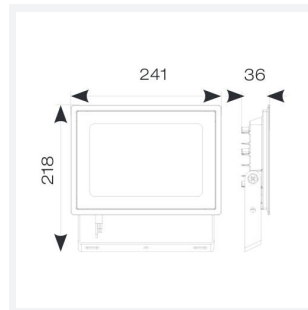

Eden

Eden Floodlight 70W Cool White
Code: AEDELED70/CW

Category	Floodlights
Application	Outdoor, Residential
Specification	Performance

PRODUCT FEATURES

- Compact and economic aluminium LED floodlight suitable for semi commercial applications
- PIR versions complete with manual override facility (10W-50W only)
- Polycarbonate spike accessory allowing installation into lawn and garden applications (10W-30W only)
- Bracket design allows installation without removing mounting bracket
- Pre-wired with 1 metre of rubber insulated cable for ease of installation
- Non-dimmable

GENERAL INFORMATION	
Wattage	70W
Lumens Delivered	7000lm
Lm/W	100lm/W
Beam Angle	110
CRI	80
CCT	4000K
Input	220/240V
Operating Temp	-20°C - 40°C
SDCM	6
Product Weight without Packaging	1.123 kg

TECHNICAL INFORMATION	
Light Source	LED
Colour / Finish	Black
IP Rating	IP65
Class Protection	1
Internal / External	Internal / External
Surface / Recessed / Suspended	Wall
Lumen Depreciation	L80 50,000h
Warranty (Years)	3
CE Mark	Yes