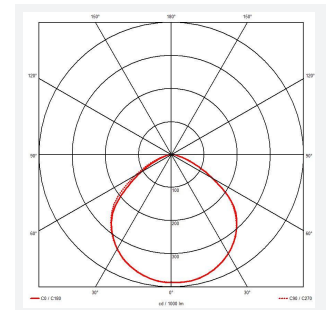

Eden

Eden Floodlight 70W Cool White
Code: AEDELED70/CW

Category	Floodlights
Application	Outdoor, Residential
Specification	Performance

PRODUCT FEATURES

- Compact and economic aluminium LED floodlight suitable for semi commercial applications
- PIR versions complete with manual override facility (10W-50W only)
- Polycarbonate spike accessory allowing installation into lawn and garden applications (10W-30W only)
- Bracket design allows installation without removing mounting bracket
- Pre-wired with 1 metre of rubber insulated cable for ease of installation
- Non-dimmable

GENERAL INFORMATION	
Wattage	70W
Lumens Delivered	7000lm
Lm/W	100lm/W
Beam Angle	110
CRI	80
CCT	4000K
Input	220-240V
Operating Temp	-20°C - 40°C
SDCM	6
Product Weight without Packaging	1.123 kg

TECHNICAL INFORMATION	
Light Source	LED
Colour / Finish	Black
IP Rating	IP65
Class Protection	1
Internal / External	Internal / External
Surface / Recessed / Suspended	Wall
Lumen Depreciation	L80 50,000h
Warranty (Years)	3
CE Mark	Yes