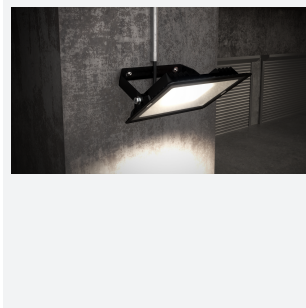

Eden

Eden Floodlight 70W Cool White
Code: AEDELED70/CW

Category	Floodlights
Application	Outdoor, Residential
Specification	Performance

PRODUCT FEATURES

- Compact and economic aluminium LED floodlight suitable for semi commercial applications
- PIR versions complete with manual override facility (10W-50W only)
- Polycarbonate spike accessory allowing installation into lawn and garden applications (10W-30W only)
- Bracket design allows installation without removing mounting bracket
- Pre-wired with 1 metre of rubber insulated cable for ease of installation
- Non-dimmable

GENERAL INFORMATION	
Wattage	70W
Lumens Delivered	7000lm
Lm/W	100lm/W
Beam Angle	110
CRI	80
CCT	4000K
Input	220-240V
Operating Temp	-20°C - 40°C
SDCM	6
Product Weight without Packaging	1.123 kg

TECHNICAL INFORMATION	
Light Source	LED
Colour / Finish	Black
IP Rating	IP65
Class Protection	1
Internal / External	Internal / External
Surface / Recessed / Suspended	Wall
Lumen Depreciation	L80 50,000h
Warranty (Years)	3
CE Mark	Yes