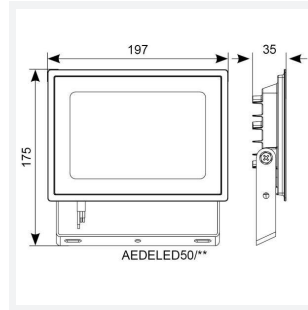

Eden

Eden Floodlight 50W Warm White
Code: AEDELED50/WW

Category	Floodlights
Application	Outdoor, Residential
Specification	Performance

PRODUCT FEATURES

- Compact and economic aluminium LED floodlight suitable for semi commercial applications
- PIR versions complete with manual override facility (10W-50W only)
- Polycarbonate spike accessory allowing installation into lawn and garden applications (10W-30W only)
- Bracket design allows installation without removing mounting bracket
- Pre-wired with 1 metre of rubber insulated cable for ease of installation
- Non-dimmable

GENERAL INFORMATION	
Wattage	50W
Lumens Delivered	3900lm
Lm/W	78lm/W
Beam Angle	110
CRI	80
CCT	3000K
Input	220-240V
Operating Temp	-20°C - 40°C
SDCM	6
Product Weight without Packaging	0.716 kg

TECHNICAL INFORMATION	
Light Source	LED
Colour / Finish	Black
IP Rating	IP65
Class Protection	1
Internal / External	Internal / External
Surface / Recessed / Suspended	Wall
Lumen Depreciation	L80 50,000h
Warranty (Years)	3
CE Mark	Yes
Accessories	AMFLSA