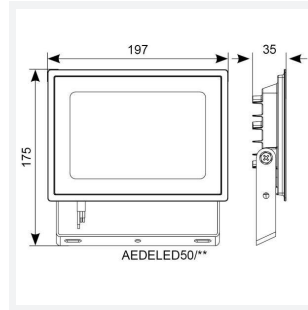

PRODUCT FEATURES

- Compact and economic aluminium LED floodlight suitable for semi commercial applications
- PIR versions complete with manual override facility (10W-50W only)
- Polycarbonate spike accessory allowing installation into lawn and garden applications (10W-30W only)
- Bracket design allows installation without removing mounting bracket
- Pre-wired with 1 metre of rubber insulated cable for ease of installation
- Non-dimmable

GENERAL INFORMATION	
Wattage	50W
Lumens Delivered	3900lm
Lm/W	78lm/W
Beam Angle	110
CRI	80
CCT	3000K
Input	220-240V
Operating Temp	-20°C - 40°C
SDCM	6
Product Weight without Packaging	0.716 kg

TECHNICAL INFORMATION	
Light Source	LED
Colour / Finish	Black
IP Rating	IP65
Class Protection	1
Internal / External	Internal / External
Surface / Recessed / Suspended	Wall
Lumen Depreciation	L80 50,000h
Warranty (Years)	3
CE Mark	Yes
Accessories	AMFLSA