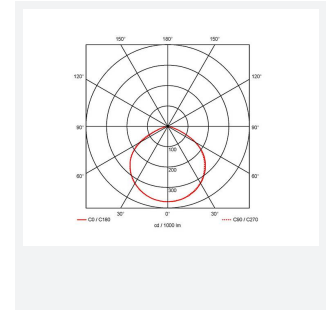

# Eden

Eden Floodlight 50W Warm White  
Code: AEDELED50/WW

Category	Floodlights
Application	Outdoor, Residential
Specification	Performance

## PRODUCT FEATURES

- Compact and economic aluminium LED floodlight suitable for semi commercial applications
- PIR versions complete with manual override facility (10W-50W only)
- Polycarbonate spike accessory allowing installation into lawn and garden applications (10W-30W only)
- Bracket design allows installation without removing mounting bracket
- Pre-wired with 1 metre of rubber insulated cable for ease of installation
- Non-dimmable

GENERAL INFORMATION	
Wattage	50W
Lumens Delivered	3900lm
Lm/W	78lm/W
Beam Angle	110
CRI	80
CCT	3000K
Input	220/240V
Operating Temp	-20°C - 40°C
SDCM	6
Product Weight without Packaging	0.716 kg

TECHNICAL INFORMATION	
Light Source	LED
Colour / Finish	Black
IP Rating	IP65
Class Protection	1
Internal / External	Internal / External
Surface / Recessed / Suspended	Wall
Lumen Depreciation	L80 50,000h
Warranty (Years)	3
CE Mark	Yes
Accessories	AMFLSA