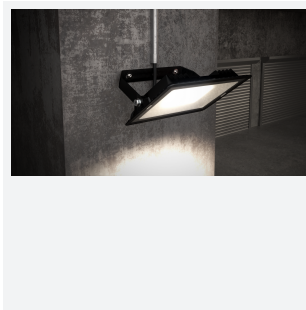

Eden

Eden Floodlight 50W Warm White
Code: AEDELED50/WW

Category	Floodlights
Application	Outdoor, Residential
Specification	Performance

PRODUCT FEATURES

- Compact and economic aluminium LED floodlight suitable for semi commercial applications
- PIR versions complete with manual override facility (10W-50W only)
- Polycarbonate spike accessory allowing installation into lawn and garden applications (10W-30W only)
- Bracket design allows installation without removing mounting bracket
- Pre-wired with 1 metre of rubber insulated cable for ease of installation
- Non-dimmable

GENERAL INFORMATION	
Wattage	50W
Lumens Delivered	3900lm
Lm/W	78lm/W
Beam Angle	110
CRI	80
CCT	3000K
Input	220-240V
Operating Temp	-20°C - 40°C
SDCM	6
Product Weight without Packaging	0.716 kg

TECHNICAL INFORMATION	
Light Source	LED
Colour / Finish	Black
IP Rating	IP65
Class Protection	1
Internal / External	Internal / External
Surface / Recessed / Suspended	Wall
Lumen Depreciation	L80 50,000h
Warranty (Years)	3
CE Mark	Yes
Accessories	AMFLSA