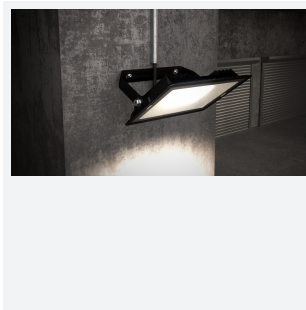

# Eden

Eden Floodlight 50W Warm White  
Code: AEDELED50/WW

Category	Floodlights
Application	Outdoor, Residential
Specification	Performance

## PRODUCT FEATURES

- Compact and economic aluminium LED floodlight suitable for semi commercial applications
- PIR versions complete with manual override facility (10W-50W only)
- Polycarbonate spike accessory allowing installation into lawn and garden applications (10W-30W only)
- Bracket design allows installation without removing mounting bracket
- Pre-wired with 1 metre of rubber insulated cable for ease of installation
- Non-dimmable

GENERAL INFORMATION	
Wattage	50W
Lumens Delivered	3900lm
Lm/W	78lm/W
Beam Angle	110
CRI	80
CCT	3000K
Input	220/240V
Operating Temp	-20°C - 40°C
SDCM	6
Product Weight without Packaging	0.716 kg

TECHNICAL INFORMATION	
Light Source	LED
Colour / Finish	Black
IP Rating	IP65
Class Protection	1
Internal / External	Internal / External
Surface / Recessed / Suspended	Wall
Lumen Depreciation	L80 50,000h
Warranty (Years)	3
CE Mark	Yes
Accessories	AMFLSA