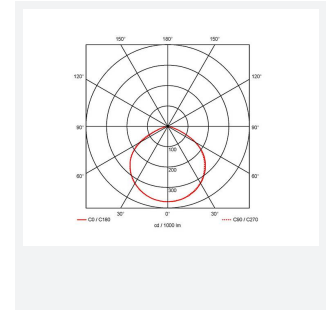

Eden

Eden Floodlight 50W Warm White
Code: AEDELED50/WW

Category	Floodlights
Application	Outdoor, Residential
Specification	Performance

PRODUCT FEATURES

- Compact and economic aluminium LED floodlight suitable for semi commercial applications
- PIR versions complete with manual override facility (10W-50W only)
- Polycarbonate spike accessory allowing installation into lawn and garden applications (10W-30W only)
- Bracket design allows installation without removing mounting bracket
- Pre-wired with 1 metre of rubber insulated cable for ease of installation
- Non-dimmable

GENERAL INFORMATION	
Wattage	50W
Lumens Delivered	3900lm
Lm/W	78lm/W
Beam Angle	110
CRI	80
CCT	3000K
Input	220-240V
Operating Temp	-20°C - 40°C
SDCM	6
Product Weight without Packaging	0.716 kg

TECHNICAL INFORMATION	
Light Source	LED
Colour / Finish	Black
IP Rating	IP65
Class Protection	1
Internal / External	Internal / External
Surface / Recessed / Suspended	Wall
Lumen Depreciation	L80 50,000h
Warranty (Years)	3
CE Mark	Yes
Accessories	AMFLSA