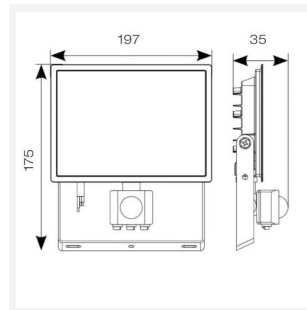

PRODUCT FEATURES

- Compact and economic aluminium LED floodlight suitable for semi commercial applications
- PIR versions complete with manual override facility (10W-50W only)
- Polycarbonate spike accessory allowing installation into lawn and garden applications (10W-30W only)
- Bracket design allows installation without removing mounting bracket
- Pre-wired with 1 metre of rubber insulated cable for ease of installation
- Non-dimmable

GENERAL INFORMATION	
Wattage	50W
Lumens Delivered	3900lm
Lm/W	78lm/W
Beam Angle	110
CRI	80
CCT	3000K
Input	220/240V
Operating Temp	-20°C - 40°C
SDCM	6
Product Weight without Packaging	0.808 kg

TECHNICAL INFORMATION	
Light Source	LED
Colour / Finish	Black
IP Rating	IP44
Class Protection	1
Internal / External	Internal / External
Surface / Recessed / Suspended	Wall
Lumen Depreciation	L80 50,000h
Warranty (Years)	3
CE Mark	Yes
Accessories	AMFLSA