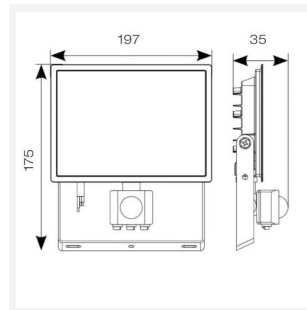

Eden

Eden Floodlight 50W PIR Warm White
Code: AEDELED50/WW/PIR

Category	Floodlights
Application	Outdoor, Residential
Specification	Performance

PRODUCT FEATURES

- Compact and economic aluminium LED floodlight suitable for semi commercial applications
- PIR versions complete with manual override facility (10W-50W only)
- Polycarbonate spike accessory allowing installation into lawn and garden applications (10W-30W only)
- Bracket design allows installation without removing mounting bracket
- Pre-wired with 1 metre of rubber insulated cable for ease of installation
- Non-dimmable

GENERAL INFORMATION	
Wattage	50W
Lumens Delivered	3900lm
Lm/W	78lm/W
Beam Angle	110
CRI	80
CCT	3000K
Input	220/240V
Operating Temp	-20°C - 40°C
SDCM	6
Product Weight without Packaging	0.808 kg

TECHNICAL INFORMATION	
Light Source	LED
Colour / Finish	Black
IP Rating	IP44
Class Protection	1
Internal / External	Internal / External
Surface / Recessed / Suspended	Wall
Lumen Depreciation	L80 50,000h
Warranty (Years)	3
CE Mark	Yes
Accessories	AMFLSA