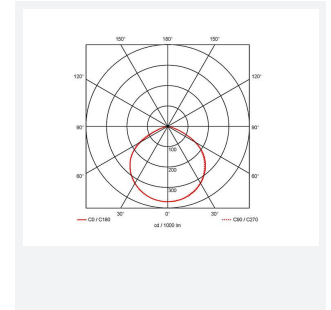

Eden

Eden Floodlight 50W Cool White
Code: AEDELED50/CW

Category	Floodlights
Application	Outdoor, Residential
Specification	Performance

PRODUCT FEATURES

- Compact and economic aluminium LED floodlight suitable for semi commercial applications
- PIR versions complete with manual override facility (10W-50W only)
- Polycarbonate spike accessory allowing installation into lawn and garden applications (10W-30W only)
- Bracket design allows installation without removing mounting bracket
- Pre-wired with 1 metre of rubber insulated cable for ease of installation
- Non-dimmable

GENERAL INFORMATION	
Wattage	50W
Lumens Delivered	4400lm
Lm/W	87lm/W
Beam Angle	110
CRI	80
CCT	4000K
Input	220/240V
Operating Temp	-20°C - 40°C
SDCM	6
Product Weight without Packaging	0.716 kg

TECHNICAL INFORMATION	
Light Source	LED
Colour / Finish	Black
IP Rating	IP65
Class Protection	1
Internal / External	Internal / External
Surface / Recessed / Suspended	Wall
Lumen Depreciation	L80 50,000h
Warranty (Years)	3
CE Mark	Yes
Accessories	AMFLSA