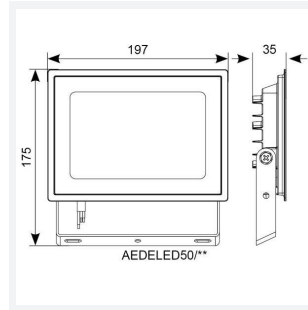

Eden

Eden Floodlight 50W Cool White
Code: AEDELED50/CW

Category	Floodlights
Application	Outdoor, Residential
Specification	Performance

PRODUCT FEATURES

- Compact and economic aluminium LED floodlight suitable for semi commercial applications
- PIR versions complete with manual override facility (10W-50W only)
- Polycarbonate spike accessory allowing installation into lawn and garden applications (10W-30W only)
- Bracket design allows installation without removing mounting bracket
- Pre-wired with 1 metre of rubber insulated cable for ease of installation
- Non-dimmable

GENERAL INFORMATION	
Wattage	50W
Lumens Delivered	4400lm
Lm/W	87lm/W
Beam Angle	110
CRI	80
CCT	4000K
Input	220/240V
Operating Temp	-20°C - 40°C
SDCM	6
Product Weight without Packaging	0.716 kg

TECHNICAL INFORMATION	
Light Source	LED
Colour / Finish	Black
IP Rating	IP65
Class Protection	1
Internal / External	Internal / External
Surface / Recessed / Suspended	Wall
Lumen Depreciation	L80 50,000h
Warranty (Years)	3
CE Mark	Yes
Accessories	AMFLSA