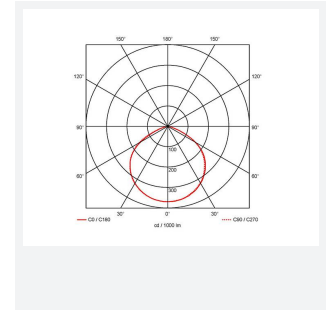

Eden

Eden Floodlight 50W Cool White
Code: AEDELED50/CW

Category	Floodlights
Application	Outdoor, Residential
Specification	Performance

PRODUCT FEATURES

- Compact and economic aluminium LED floodlight suitable for semi commercial applications
- PIR versions complete with manual override facility (10W-50W only)
- Polycarbonate spike accessory allowing installation into lawn and garden applications (10W-30W only)
- Bracket design allows installation without removing mounting bracket
- Pre-wired with 1 metre of rubber insulated cable for ease of installation
- Non-dimmable

GENERAL INFORMATION	
Wattage	50W
Lumens Delivered	4400lm
Lm/W	87lm/W
Beam Angle	110
CRI	80
CCT	4000K
Input	220-240V
Operating Temp	-20°C - 40°C
SDCM	6
Product Weight without Packaging	0.716 kg

TECHNICAL INFORMATION	
Light Source	LED
Colour / Finish	Black
IP Rating	IP65
Class Protection	1
Internal / External	Internal / External
Surface / Recessed / Suspended	Wall
Lumen Depreciation	L80 50,000h
Warranty (Years)	3
CE Mark	Yes
Accessories	AMFLSA