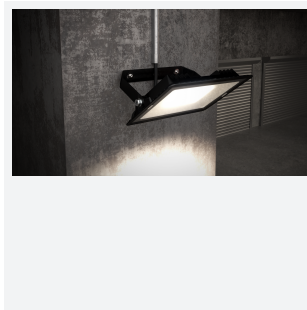

Eden

Eden Floodlight 50W Cool White
Code: AEDELED50/CW

Category	Floodlights
Application	Outdoor, Residential
Specification	Performance

PRODUCT FEATURES

- Compact and economic aluminium LED floodlight suitable for semi commercial applications
- PIR versions complete with manual override facility (10W-50W only)
- Polycarbonate spike accessory allowing installation into lawn and garden applications (10W-30W only)
- Bracket design allows installation without removing mounting bracket
- Pre-wired with 1 metre of rubber insulated cable for ease of installation
- Non-dimmable

GENERAL INFORMATION	
Wattage	50W
Lumens Delivered	4400lm
Lm/W	87lm/W
Beam Angle	110
CRI	80
CCT	4000K
Input	220-240V
Operating Temp	-20°C - 40°C
SDCM	6
Product Weight without Packaging	0.716 kg

TECHNICAL INFORMATION	
Light Source	LED
Colour / Finish	Black
IP Rating	IP65
Class Protection	1
Internal / External	Internal / External
Surface / Recessed / Suspended	Wall
Lumen Depreciation	L80 50,000h
Warranty (Years)	3
CE Mark	Yes
Accessories	AMFLSA