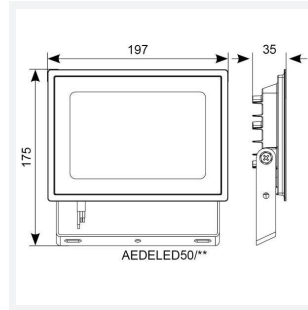

Eden

Eden Floodlight 50W Cool White
Code: AEDELED50/CW

Category	Floodlights
Application	Outdoor, Residential
Specification	Performance

PRODUCT FEATURES

- Compact and economic aluminium LED floodlight suitable for semi commercial applications
- PIR versions complete with manual override facility (10W-50W only)
- Polycarbonate spike accessory allowing installation into lawn and garden applications (10W-30W only)
- Bracket design allows installation without removing mounting bracket
- Pre-wired with 1 metre of rubber insulated cable for ease of installation
- Non-dimmable

GENERAL INFORMATION	
Wattage	50W
Lumens Delivered	4400lm
Lm/W	87lm/W
Beam Angle	110
CRI	80
CCT	4000K
Input	220-240V
Operating Temp	-20°C - 40°C
SDCM	6
Product Weight without Packaging	0.716 kg

TECHNICAL INFORMATION	
Light Source	LED
Colour / Finish	Black
IP Rating	IP65
Class Protection	1
Internal / External	Internal / External
Surface / Recessed / Suspended	Wall
Lumen Depreciation	L80 50,000h
Warranty (Years)	3
CE Mark	Yes
Accessories	AMFLSA