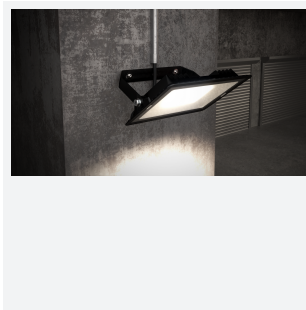

Eden

Eden Floodlight 50W Cool White
Code: AEDELED50/CW

Category	Floodlights
Application	Outdoor, Residential
Specification	Performance

PRODUCT FEATURES

- Compact and economic aluminium LED floodlight suitable for semi commercial applications
- PIR versions complete with manual override facility (10W-50W only)
- Polycarbonate spike accessory allowing installation into lawn and garden applications (10W-30W only)
- Bracket design allows installation without removing mounting bracket
- Pre-wired with 1 metre of rubber insulated cable for ease of installation
- Non-dimmable

GENERAL INFORMATION	
Wattage	50W
Lumens Delivered	4400lm
Lm/W	87lm/W
Beam Angle	110
CRI	80
CCT	4000K
Input	220-240V
Operating Temp	-20°C - 40°C
SDCM	6
Product Weight without Packaging	0.716 kg

TECHNICAL INFORMATION	
Light Source	LED
Colour / Finish	Black
IP Rating	IP65
Class Protection	1
Internal / External	Internal / External
Surface / Recessed / Suspended	Wall
Lumen Depreciation	L80 50,000h
Warranty (Years)	3
CE Mark	Yes
Accessories	AMFLSA