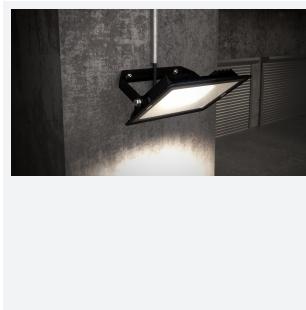

Eden

Eden Floodlight 50W Cool White
Code: AEDELED50/CW

Category	Floodlights
Application	Outdoor, Residential
Specification	Performance

PRODUCT FEATURES

- Compact and economic aluminium LED floodlight suitable for semi commercial applications
- PIR versions complete with manual override facility (10W-50W only)
- Polycarbonate spike accessory allowing installation into lawn and garden applications (10W-30W only)
- Bracket design allows installation without removing mounting bracket
- Pre-wired with 1 metre of rubber insulated cable for ease of installation
- Non-dimmable

GENERAL INFORMATION	
Wattage	50W
Lumens Delivered	4400lm
Lm/W	87lm/W
Beam Angle	110
CRI	80
CCT	4000K
Input	220/240V
Operating Temp	-20°C - 40°C
SDCM	6
Product Weight without Packaging	0.716 kg

TECHNICAL INFORMATION	
Light Source	LED
Colour / Finish	Black
IP Rating	IP65
Class Protection	1
Internal / External	Internal / External
Surface / Recessed / Suspended	Wall
Lumen Depreciation	L80 50,000h
Warranty (Years)	3
CE Mark	Yes
Accessories	AMFLSA