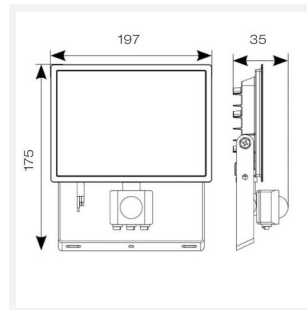

PRODUCT FEATURES

- Compact and economic aluminium LED floodlight suitable for semi commercial applications
- PIR versions complete with manual override facility (10W-50W only)
- Polycarbonate spike accessory allowing installation into lawn and garden applications (10W-30W only)
- Bracket design allows installation without removing mounting bracket
- Pre-wired with 1 metre of rubber insulated cable for ease of installation
- Non-dimmable

GENERAL INFORMATION	
Wattage	50W
Lumens Delivered	4400lm
Lm/W	87lm/W
Beam Angle	110
CRI	80
CCT	4000K
Input	220-240V
Operating Temp	-20°C - 40°C
SDCM	6
Product Weight without Packaging	0.808 kg

TECHNICAL INFORMATION	
Light Source	LED
Colour / Finish	Black
IP Rating	IP44
Class Protection	1
Internal / External	Internal / External
Surface / Recessed / Suspended	Wall
Lumen Depreciation	L80 50,000h
Warranty (Years)	3
CE Mark	Yes
Accessories	AMFLSA