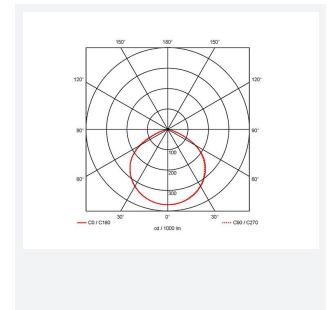

Eden

Eden Floodlight 50W PIR Cool White
Code: AEDELED50/CW/PIR

Category	Floodlights
Application	Outdoor, Residential
Specification	Performance

PRODUCT FEATURES

- Compact and economic aluminium LED floodlight suitable for semi commercial applications
- PIR versions complete with manual override facility (10W-50W only)
- Polycarbonate spike accessory allowing installation into lawn and garden applications (10W-30W only)
- Bracket design allows installation without removing mounting bracket
- Pre-wired with 1 metre of rubber insulated cable for ease of installation
- Non-dimmable

GENERAL INFORMATION	
Wattage	50W
Lumens Delivered	4400lm
Lm/W	87lm/W
Beam Angle	110
CRI	80
CCT	4000K
Input	220-240V
Operating Temp	-20°C - 40°C
SDCM	6
Product Weight without Packaging	0.808 kg

TECHNICAL INFORMATION	
Light Source	LED
Colour / Finish	Black
IP Rating	IP44
Class Protection	1
Internal / External	Internal / External
Surface / Recessed / Suspended	Wall
Lumen Depreciation	L80 50,000h
Warranty (Years)	3
CE Mark	Yes
Accessories	AMFLSA