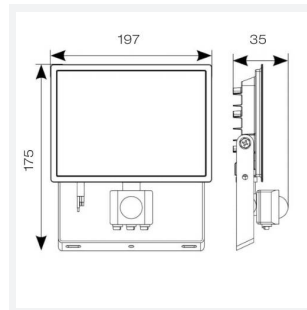

Eden

Eden Floodlight 50W PIR Cool White
Code: AEDELED50/CW/PIR

Category	Floodlights
Application	Outdoor, Residential
Specification	Performance

PRODUCT FEATURES

- Compact and economic aluminium LED floodlight suitable for semi commercial applications
- PIR versions complete with manual override facility (10W-50W only)
- Polycarbonate spike accessory allowing installation into lawn and garden applications (10W-30W only)
- Bracket design allows installation without removing mounting bracket
- Pre-wired with 1 metre of rubber insulated cable for ease of installation
- Non-dimmable

GENERAL INFORMATION	
Wattage	50W
Lumens Delivered	4400lm
Lm/W	87lm/W
Beam Angle	110
CRI	80
CCT	4000K
Input	220-240V
Operating Temp	-20°C - 40°C
SDCM	6
Product Weight without Packaging	0.808 kg

TECHNICAL INFORMATION	
Light Source	LED
Colour / Finish	Black
IP Rating	IP44
Class Protection	1
Internal / External	Internal / External
Surface / Recessed / Suspended	Wall
Lumen Depreciation	L80 50,000h
Warranty (Years)	3
CE Mark	Yes
Accessories	AMFLSA