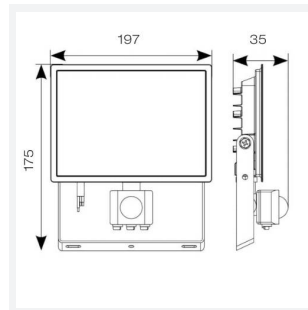

Eden

Eden Floodlight 50W PIR Cool White
Code: AEDELED50/CW/PIR

Category	Floodlights
Application	Outdoor, Residential
Specification	Performance

PRODUCT FEATURES

- Compact and economic aluminium LED floodlight suitable for semi commercial applications
- PIR versions complete with manual override facility (10W-50W only)
- Polycarbonate spike accessory allowing installation into lawn and garden applications (10W-30W only)
- Bracket design allows installation without removing mounting bracket
- Pre-wired with 1 metre of rubber insulated cable for ease of installation
- Non-dimmable

GENERAL INFORMATION	
Wattage	50W
Lumens Delivered	4400lm
Lm/W	87lm/W
Beam Angle	110
CRI	80
CCT	4000K
Input	220/240V
Operating Temp	-20°C - 40°C
SDCM	6
Product Weight without Packaging	0.808 kg

TECHNICAL INFORMATION	
Light Source	LED
Colour / Finish	Black
IP Rating	IP44
Class Protection	1
Internal / External	Internal / External
Surface / Recessed / Suspended	Wall
Lumen Depreciation	L80 50,000h
Warranty (Years)	3
CE Mark	Yes
Accessories	AMFLSA