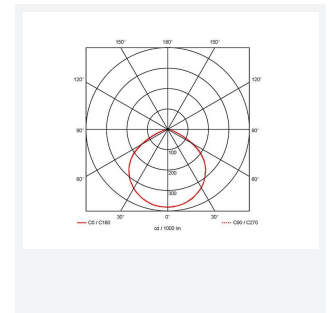

Eden

Eden Floodlight 30W Warm White
Code: AEDELED30/WW

Category	Floodlights
Application	Outdoor, Residential
Specification	Performance

PRODUCT FEATURES

- Compact and economic aluminium LED floodlight suitable for semi commercial applications
- PIR versions complete with manual override facility (10W-50W only)
- Polycarbonate spike accessory allowing installation into lawn and garden applications (10W-30W only)
- Bracket design allows installation without removing mounting bracket
- Pre-wired with 1 metre of rubber insulated cable for ease of installation
- Non-dimmable

GENERAL INFORMATION	
Wattage	30W
Lumens Delivered	2500lm
Lm/W	85lm/W
Beam Angle	110
CRI	80
CCT	3000K
Input	220/240V
Operating Temp	-20°C - 40°C
SDCM	6
Product Weight without Packaging	0.556 kg

TECHNICAL INFORMATION	
Light Source	LED
Colour / Finish	Black
IP Rating	IP65
Class Protection	1
Internal / External	Internal / External
Surface / Recessed / Suspended	Wall
Lumen Depreciation	L80 50,000h
Warranty (Years)	3
CE Mark	Yes
Accessories	AMFLSA