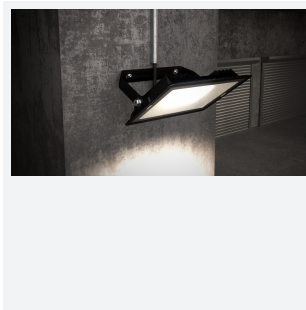

Eden

Eden Floodlight 30W Warm White
Code: AEDELED30/WW

Category	Floodlights
Application	Outdoor, Residential
Specification	Performance

PRODUCT FEATURES

- Compact and economic aluminium LED floodlight suitable for semi commercial applications
- PIR versions complete with manual override facility (10W-50W only)
- Polycarbonate spike accessory allowing installation into lawn and garden applications (10W-30W only)
- Bracket design allows installation without removing mounting bracket
- Pre-wired with 1 metre of rubber insulated cable for ease of installation
- Non-dimmable

GENERAL INFORMATION	
Wattage	30W
Lumens Delivered	2500lm
Lm/W	85lm/W
Beam Angle	110
CRI	80
CCT	3000K
Input	220-240V
Operating Temp	-20°C - 40°C
SDCM	6
Product Weight without Packaging	0.556 kg

TECHNICAL INFORMATION	
Light Source	LED
Colour / Finish	Black
IP Rating	IP65
Class Protection	1
Internal / External	Internal / External
Surface / Recessed / Suspended	Wall
Lumen Depreciation	L80 50,000h
Warranty (Years)	3
CE Mark	Yes
Accessories	AMFLSA