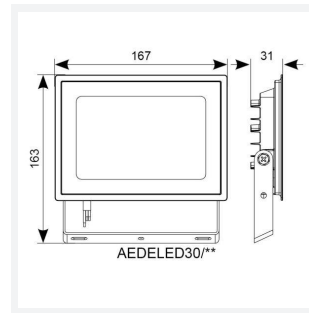

## PRODUCT FEATURES

- Compact and economic aluminium LED floodlight suitable for semi commercial applications
- PIR versions complete with manual override facility (10W-50W only)
- Polycarbonate spike accessory allowing installation into lawn and garden applications (10W-30W only)
- Bracket design allows installation without removing mounting bracket
- Pre-wired with 1 metre of rubber insulated cable for ease of installation
- Non-dimmable

GENERAL INFORMATION	
Wattage	30W
Lumens Delivered	2500lm
Lm/W	85lm/W
Beam Angle	110
CRI	80
CCT	3000K
Input	220-240V
Operating Temp	-20°C - 40°C
SDCM	6
Product Weight without Packaging	0.556 kg

TECHNICAL INFORMATION	
Light Source	LED
Colour / Finish	Black
IP Rating	IP65
Class Protection	1
Internal / External	Internal / External
Surface / Recessed / Suspended	Wall
Lumen Depreciation	L80 50,000h
Warranty (Years)	3
CE Mark	Yes
Accessories	AMFLSA