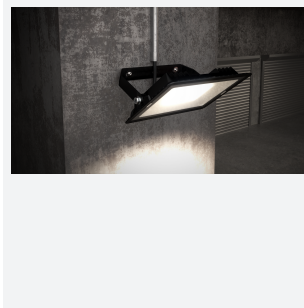

# Eden

Eden Floodlight 30W Warm White  
Code: AEDELED30/WW

Category	Floodlights
Application	Outdoor, Residential
Specification	Performance

## PRODUCT FEATURES

- Compact and economic aluminium LED floodlight suitable for semi commercial applications
- PIR versions complete with manual override facility (10W-50W only)
- Polycarbonate spike accessory allowing installation into lawn and garden applications (10W-30W only)
- Bracket design allows installation without removing mounting bracket
- Pre-wired with 1 metre of rubber insulated cable for ease of installation
- Non-dimmable

GENERAL INFORMATION	
Wattage	30W
Lumens Delivered	2500lm
Lm/W	85lm/W
Beam Angle	110
CRI	80
CCT	3000K
Input	220-240V
Operating Temp	-20°C - 40°C
SDCM	6
Product Weight without Packaging	0.556 kg

TECHNICAL INFORMATION	
Light Source	LED
Colour / Finish	Black
IP Rating	IP65
Class Protection	1
Internal / External	Internal / External
Surface / Recessed / Suspended	Wall
Lumen Depreciation	L80 50,000h
Warranty (Years)	3
CE Mark	Yes
Accessories	AMFLSA