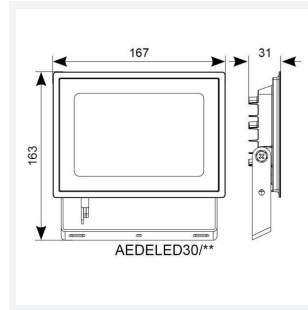

Eden

Eden Floodlight 30W Warm White
Code: AEDELED30/WW

Category	Floodlights
Application	Outdoor, Residential
Specification	Performance

PRODUCT FEATURES

- Compact and economic aluminium LED floodlight suitable for semi commercial applications
- PIR versions complete with manual override facility (10W-50W only)
- Polycarbonate spike accessory allowing installation into lawn and garden applications (10W-30W only)
- Bracket design allows installation without removing mounting bracket
- Pre-wired with 1 metre of rubber insulated cable for ease of installation
- Non-dimmable

GENERAL INFORMATION	
Wattage	30W
Lumens Delivered	2500lm
Lm/W	85lm/W
Beam Angle	110
CRI	80
CCT	3000K
Input	220-240V
Operating Temp	-20°C - 40°C
SDCM	6
Product Weight without Packaging	0.556 kg

TECHNICAL INFORMATION	
Light Source	LED
Colour / Finish	Black
IP Rating	IP65
Class Protection	1
Internal / External	Internal / External
Surface / Recessed / Suspended	Wall
Lumen Depreciation	L80 50,000h
Warranty (Years)	3
CE Mark	Yes
Accessories	AMFLSA