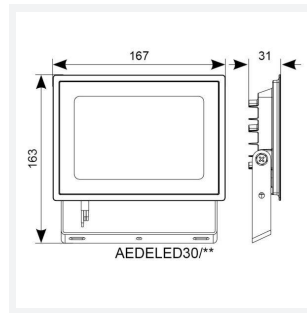

Eden

Eden Floodlight 30W Warm White
Code: AEDELED30/WW

Category	Floodlights
Application	Outdoor, Residential
Specification	Performance

PRODUCT FEATURES

- Compact and economic aluminium LED floodlight suitable for semi commercial applications
- PIR versions complete with manual override facility (10W-50W only)
- Polycarbonate spike accessory allowing installation into lawn and garden applications (10W-30W only)
- Bracket design allows installation without removing mounting bracket
- Pre-wired with 1 metre of rubber insulated cable for ease of installation
- Non-dimmable

GENERAL INFORMATION	
Wattage	30W
Lumens Delivered	2500lm
Lm/W	85lm/W
Beam Angle	110
CRI	80
CCT	3000K
Input	220/240V
Operating Temp	-20°C - 40°C
SDCM	6
Product Weight without Packaging	0.556 kg

TECHNICAL INFORMATION	
Light Source	LED
Colour / Finish	Black
IP Rating	IP65
Class Protection	1
Internal / External	Internal / External
Surface / Recessed / Suspended	Wall
Lumen Depreciation	L80 50,000h
Warranty (Years)	3
CE Mark	Yes
Accessories	AMFLSA