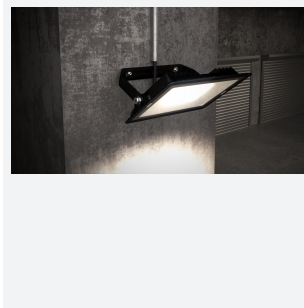

Eden

Eden Floodlight 30W Warm White
Code: AEDELED30/WW

Category	Floodlights
Application	Outdoor, Residential
Specification	Performance

PRODUCT FEATURES

- Compact and economic aluminium LED floodlight suitable for semi commercial applications
- PIR versions complete with manual override facility (10W-50W only)
- Polycarbonate spike accessory allowing installation into lawn and garden applications (10W-30W only)
- Bracket design allows installation without removing mounting bracket
- Pre-wired with 1 metre of rubber insulated cable for ease of installation
- Non-dimmable

GENERAL INFORMATION	
Wattage	30W
Lumens Delivered	2500lm
Lm/W	85lm/W
Beam Angle	110
CRI	80
CCT	3000K
Input	220/240V
Operating Temp	-20°C - 40°C
SDCM	6
Product Weight without Packaging	0.556 kg

TECHNICAL INFORMATION	
Light Source	LED
Colour / Finish	Black
IP Rating	IP65
Class Protection	1
Internal / External	Internal / External
Surface / Recessed / Suspended	Wall
Lumen Depreciation	L80 50,000h
Warranty (Years)	3
CE Mark	Yes
Accessories	AMFLSA