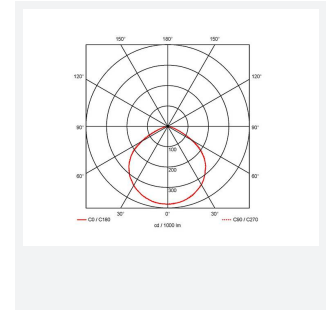

Eden

Eden Floodlight 30W Warm White
Code: AEDELED30/WW

Category	Floodlights
Application	Outdoor, Residential
Specification	Performance

PRODUCT FEATURES

- Compact and economic aluminium LED floodlight suitable for semi commercial applications
- PIR versions complete with manual override facility (10W-50W only)
- Polycarbonate spike accessory allowing installation into lawn and garden applications (10W-30W only)
- Bracket design allows installation without removing mounting bracket
- Pre-wired with 1 metre of rubber insulated cable for ease of installation
- Non-dimmable

GENERAL INFORMATION	
Wattage	30W
Lumens Delivered	2500lm
Lm/W	85lm/W
Beam Angle	110
CRI	80
CCT	3000K
Input	220-240V
Operating Temp	-20°C - 40°C
SDCM	6
Product Weight without Packaging	0.556 kg

TECHNICAL INFORMATION	
Light Source	LED
Colour / Finish	Black
IP Rating	IP65
Class Protection	1
Internal / External	Internal / External
Surface / Recessed / Suspended	Wall
Lumen Depreciation	L80 50,000h
Warranty (Years)	3
CE Mark	Yes
Accessories	AMFLSA