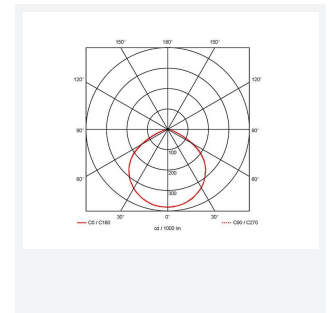

# Eden

Eden Floodlight 30W Warm White  
Code: AEDELED30/WW

Category	Floodlights
Application	Outdoor, Residential
Specification	Performance

## PRODUCT FEATURES

- Compact and economic aluminium LED floodlight suitable for semi commercial applications
- PIR versions complete with manual override facility (10W-50W only)
- Polycarbonate spike accessory allowing installation into lawn and garden applications (10W-30W only)
- Bracket design allows installation without removing mounting bracket
- Pre-wired with 1 metre of rubber insulated cable for ease of installation
- Non-dimmable

GENERAL INFORMATION	
Wattage	30W
Lumens Delivered	2500lm
Lm/W	85lm/W
Beam Angle	110
CRI	80
CCT	3000K
Input	220-240V
Operating Temp	-20°C - 40°C
SDCM	6
Product Weight without Packaging	0.556 kg

TECHNICAL INFORMATION	
Light Source	LED
Colour / Finish	Black
IP Rating	IP65
Class Protection	1
Internal / External	Internal / External
Surface / Recessed / Suspended	Wall
Lumen Depreciation	L80 50,000h
Warranty (Years)	3
CE Mark	Yes
Accessories	AMFLSA