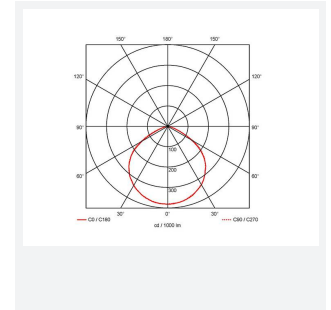

# Eden

Eden Floodlight 30W PIR Warm White  
Code: AEDELED30/\*\*/PIR

Category	Floodlights
Application	Outdoor, Residential
Specification	Performance

## PRODUCT FEATURES

- Compact and economic aluminium LED floodlight suitable for semi commercial applications
- PIR versions complete with manual override facility (10W-50W only)
- Polycarbonate spike accessory allowing installation into lawn and garden applications (10W-30W only)
- Bracket design allows installation without removing mounting bracket
- Pre-wired with 1 metre of rubber insulated cable for ease of installation
- Non-dimmable

GENERAL INFORMATION	
Wattage	30W
Lumens Delivered	2500lm
Lm/W	85lm/W
Beam Angle	110
CRI	80
CCT	3000K
Input	220-240V
Operating Temp	-20°C - 40°C
SDCM	6
Product Weight without Packaging	0.621 kg

TECHNICAL INFORMATION	
Light Source	LED
Colour / Finish	Black
IP Rating	IP44
Class Protection	1
Internal / External	Internal / External
Surface / Recessed / Suspended	Wall
Lumen Depreciation	L80 50,000h
Warranty (Years)	3
CE Mark	Yes
Accessories	AMFLSA