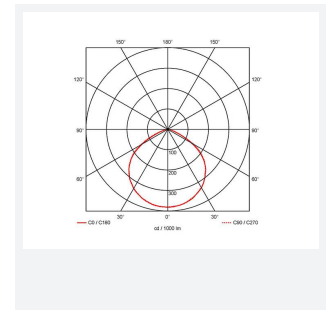

Eden

Category	Floodlights
Application	Outdoor, Residential
Specification	Performance

Eden Floodlight 30W PIR Warm White
Code: AEDELED30/**/PIR

PRODUCT FEATURES

- Compact and economic aluminium LED floodlight suitable for semi commercial applications
- PIR versions complete with manual override facility (10W-50W only)
- Polycarbonate spike accessory allowing installation into lawn and garden applications (10W-30W only)
- Bracket design allows installation without removing mounting bracket
- Pre-wired with 1 metre of rubber insulated cable for ease of installation
- Non-dimmable

GENERAL INFORMATION	
Wattage	30W
Lumens Delivered	2500lm
Lm/W	85lm/W
Beam Angle	110
CRI	80
CCT	3000K
Input	220-240V
Operating Temp	-20°C - 40°C
SDCM	6
Product Weight without Packaging	0.621 kg

TECHNICAL INFORMATION	
Light Source	LED
Colour / Finish	Black
IP Rating	IP44
Class Protection	1
Internal / External	Internal / External
Surface / Recessed / Suspended	Wall
Lumen Depreciation	L80 50,000h
Warranty (Years)	3
CE Mark	Yes
Accessories	AMFLSA