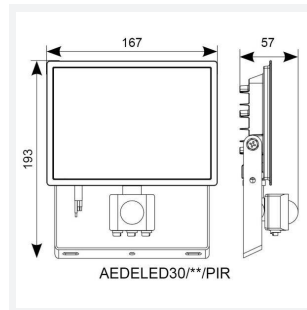

Eden

Category	Floodlights
Application	Outdoor, Residential
Specification	Performance

Eden Floodlight 30W PIR Warm White
Code: AEDELED30/**/PIR

PRODUCT FEATURES

- Compact and economic aluminium LED floodlight suitable for semi commercial applications
- PIR versions complete with manual override facility (10W-50W only)
- Polycarbonate spike accessory allowing installation into lawn and garden applications (10W-30W only)
- Bracket design allows installation without removing mounting bracket
- Pre-wired with 1 metre of rubber insulated cable for ease of installation
- Non-dimmable

GENERAL INFORMATION	
Wattage	30W
Lumens Delivered	2500lm
Lm/W	85lm/W
Beam Angle	110
CRI	80
CCT	3000K
Input	220-240V
Operating Temp	-20°C - 40°C
SDCM	6
Product Weight without Packaging	0.621 kg

TECHNICAL INFORMATION	
Light Source	LED
Colour / Finish	Black
IP Rating	IP44
Class Protection	1
Internal / External	Internal / External
Surface / Recessed / Suspended	Wall
Lumen Depreciation	L80 50,000h
Warranty (Years)	3
CE Mark	Yes
Accessories	AMFLSA