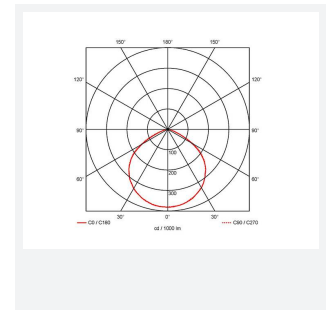

# Eden

Eden Floodlight 30W PIR Warm White  
Code: AEDELED30/\*\*/PIR

Category	Floodlights
Application	Outdoor, Residential
Specification	Performance

## PRODUCT FEATURES

- Compact and economic aluminium LED floodlight suitable for semi commercial applications
- PIR versions complete with manual override facility (10W-50W only)
- Polycarbonate spike accessory allowing installation into lawn and garden applications (10W-30W only)
- Bracket design allows installation without removing mounting bracket
- Pre-wired with 1 metre of rubber insulated cable for ease of installation
- Non-dimmable

GENERAL INFORMATION	
Wattage	30W
Lumens Delivered	2500lm
Lm/W	85lm/W
Beam Angle	110
CRI	80
CCT	3000K
Input	220/240V
Operating Temp	-20°C - 40°C
SDCM	6
Product Weight without Packaging	0.621 kg

TECHNICAL INFORMATION	
Light Source	LED
Colour / Finish	Black
IP Rating	IP44
Class Protection	1
Internal / External	Internal / External
Surface / Recessed / Suspended	Wall
Lumen Depreciation	L80 50,000h
Warranty (Years)	3
CE Mark	Yes
Accessories	AMFLSA