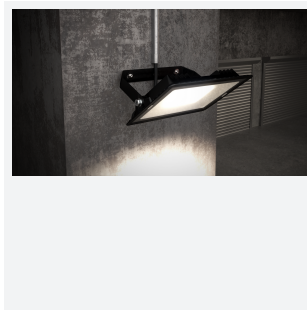

Eden

Category	Floodlights
Application	Outdoor, Residential
Specification	Performance

Eden Floodlight 30W PIR Warm White
Code: AEDELED30/**/PIR

PRODUCT FEATURES

- Compact and economic aluminium LED floodlight suitable for semi commercial applications
- PIR versions complete with manual override facility (10W-50W only)
- Polycarbonate spike accessory allowing installation into lawn and garden applications (10W-30W only)
- Bracket design allows installation without removing mounting bracket
- Pre-wired with 1 metre of rubber insulated cable for ease of installation
- Non-dimmable

GENERAL INFORMATION	
Wattage	30W
Lumens Delivered	2500lm
Lm/W	85lm/W
Beam Angle	110
CRI	80
CCT	3000K
Input	220-240V
Operating Temp	-20°C - 40°C
SDCM	6
Product Weight without Packaging	0.621 kg

TECHNICAL INFORMATION	
Light Source	LED
Colour / Finish	Black
IP Rating	IP44
Class Protection	1
Internal / External	Internal / External
Surface / Recessed / Suspended	Wall
Lumen Depreciation	L80 50,000h
Warranty (Years)	3
CE Mark	Yes
Accessories	AMFLSA