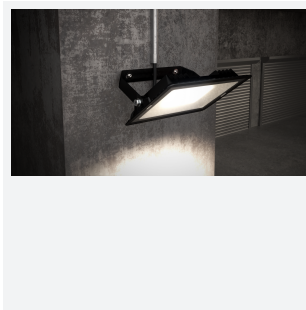

# Eden

Eden Floodlight 30W PIR Warm White  
Code: AEDELED30/\*\*/PIR

Category	Floodlights
Application	Outdoor, Residential
Specification	Performance

## PRODUCT FEATURES

- Compact and economic aluminium LED floodlight suitable for semi commercial applications
- PIR versions complete with manual override facility (10W-50W only)
- Polycarbonate spike accessory allowing installation into lawn and garden applications (10W-30W only)
- Bracket design allows installation without removing mounting bracket
- Pre-wired with 1 metre of rubber insulated cable for ease of installation
- Non-dimmable

GENERAL INFORMATION	
Wattage	30W
Lumens Delivered	2500lm
Lm/W	85lm/W
Beam Angle	110
CRI	80
CCT	3000K
Input	220/240V
Operating Temp	-20°C - 40°C
SDCM	6
Product Weight without Packaging	0.621 kg

TECHNICAL INFORMATION	
Light Source	LED
Colour / Finish	Black
IP Rating	IP44
Class Protection	1
Internal / External	Internal / External
Surface / Recessed / Suspended	Wall
Lumen Depreciation	L80 50,000h
Warranty (Years)	3
CE Mark	Yes
Accessories	AMFLSA