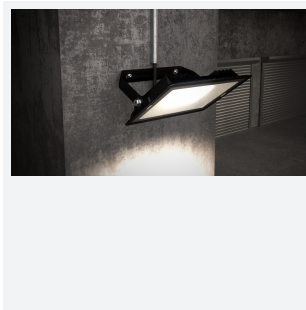

# Eden

Eden Floodlight 30W PIR Warm White  
Code: AEDELED30/\*\*/PIR

Category	Floodlights
Application	Outdoor, Residential
Specification	Performance

## PRODUCT FEATURES

- Compact and economic aluminium LED floodlight suitable for semi commercial applications
- PIR versions complete with manual override facility (10W-50W only)
- Polycarbonate spike accessory allowing installation into lawn and garden applications (10W-30W only)
- Bracket design allows installation without removing mounting bracket
- Pre-wired with 1 metre of rubber insulated cable for ease of installation
- Non-dimmable

GENERAL INFORMATION	
Wattage	30W
Lumens Delivered	2500lm
Lm/W	85lm/W
Beam Angle	110
CRI	80
CCT	3000K
Input	220-240V
Operating Temp	-20°C - 40°C
SDCM	6
Product Weight without Packaging	0.621 kg

TECHNICAL INFORMATION	
Light Source	LED
Colour / Finish	Black
IP Rating	IP44
Class Protection	1
Internal / External	Internal / External
Surface / Recessed / Suspended	Wall
Lumen Depreciation	L80 50,000h
Warranty (Years)	3
CE Mark	Yes
Accessories	AMFLSA