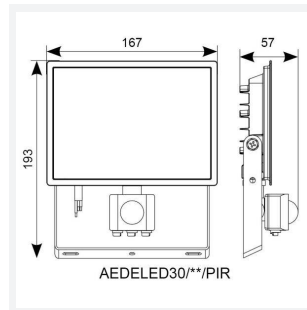

## PRODUCT FEATURES

- Compact and economic aluminium LED floodlight suitable for semi commercial applications
- PIR versions complete with manual override facility (10W-50W only)
- Polycarbonate spike accessory allowing installation into lawn and garden applications (10W-30W only)
- Bracket design allows installation without removing mounting bracket
- Pre-wired with 1 metre of rubber insulated cable for ease of installation
- Non-dimmable

GENERAL INFORMATION	
Wattage	30W
Lumens Delivered	2500lm
Lm/W	85lm/W
Beam Angle	110
CRI	80
CCT	3000K
Input	220/240V
Operating Temp	-20°C - 40°C
SDCM	6
Product Weight without Packaging	0.621 kg

TECHNICAL INFORMATION	
Light Source	LED
Colour / Finish	Black
IP Rating	IP44
Class Protection	1
Internal / External	Internal / External
Surface / Recessed / Suspended	Wall
Lumen Depreciation	L80 50,000h
Warranty (Years)	3
CE Mark	Yes
Accessories	AMFLSA