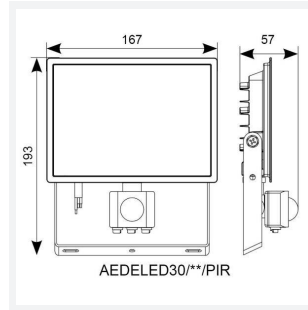

## PRODUCT FEATURES

- Compact and economic aluminium LED floodlight suitable for semi commercial applications
- PIR versions complete with manual override facility (10W-50W only)
- Polycarbonate spike accessory allowing installation into lawn and garden applications (10W-30W only)
- Bracket design allows installation without removing mounting bracket
- Pre-wired with 1 metre of rubber insulated cable for ease of installation
- Non-dimmable

GENERAL INFORMATION	
Wattage	30W
Lumens Delivered	2500lm
Lm/W	85lm/W
Beam Angle	110
CRI	80
CCT	3000K
Input	220-240V
Operating Temp	-20°C - 40°C
SDCM	6
Product Weight without Packaging	0.621 kg

TECHNICAL INFORMATION	
Light Source	LED
Colour / Finish	Black
IP Rating	IP44
Class Protection	1
Internal / External	Internal / External
Surface / Recessed / Suspended	Wall
Lumen Depreciation	L80 50,000h
Warranty (Years)	3
CE Mark	Yes
Accessories	AMFLSA